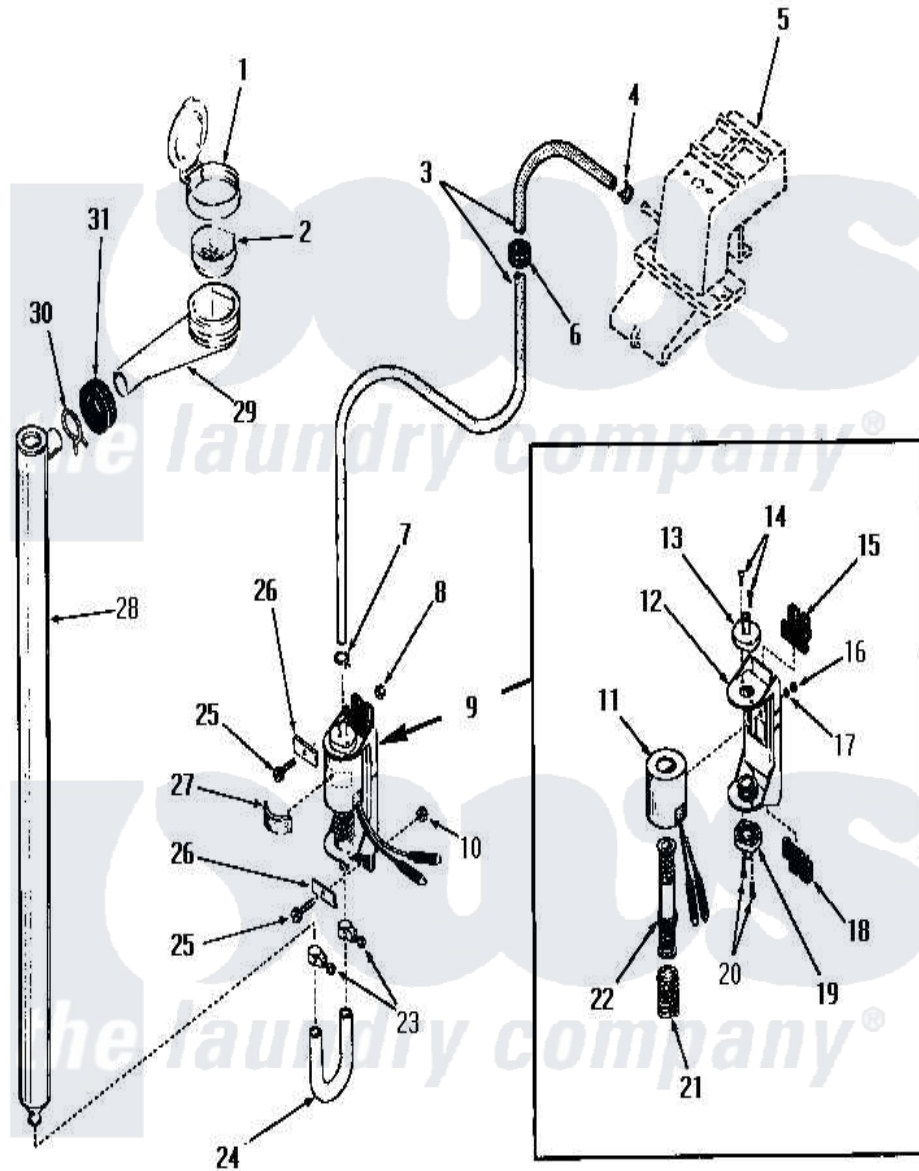

Amana FA6312 05 - BLEACH DISPENSER

Amana [Residential Amana FA6312 Washer Parts](#) Parts Diagram 05 - BLEACH DISPENSER
 Click on the part number to view part

Item	Original Part Number	Replaced By	Status	Part Description
1	22484		Not Available	BLEACH LID
2	21984			Cover, Dispenser
3	22300		Not Available	HOSE
4	23410		Not Available	HOSE CLAMP
5	Y00000000		Not Available	SEE NOTE WATER INLET
6	22299		Not Available	GROMMET
7	22295		Not Available	HOSE CLAMP
8	22001			Nut, 10-24 Nylon Hex BR
9	22337			Pump, Bleach
10	22001			Nut, 10-24 Nylon Hex BR
11	22337B		Not Available	COIL AND FRAME
12	22337A		Not Available	BASE
13	22337E		Not Available	HOSE CONNECTOR
14	51356		Not Available	SCREW,6-32 X 5/16 RD H
15	22337F		Not Available	ISOLATION MOUNT
16	22337G		Not Available	NUT

17	21735	Not Available	LOCKWASHER,No.10 INTSHKP
18	22337F	Not Available	ISOLATION MOUNT
19	22337E	Not Available	HOSE CONNECTOR
20	51356	Not Available	SCREW,6-32 X 5/16 RD H
21	22337D	Not Available	SPRING
22	22337C	Not Available	ARMATURE AND VALVE
23	24604	Not Available	HOSE CLAMP
24	22302	Not Available	HOSE
25	25989	Not Available	HEX HEAD SCREW
26	Y22287	Not Available	BLEACH PUMP BRACKET
27	25220	Not Available	BUMPER
28	22303	Not Available	TUBE,BLEACH
29	22377	Not Available	DISPENSER xREPLACE
30	Y03640	Not Available	CLAMP
31	20118	Not Available	GROMMET,1982 INV