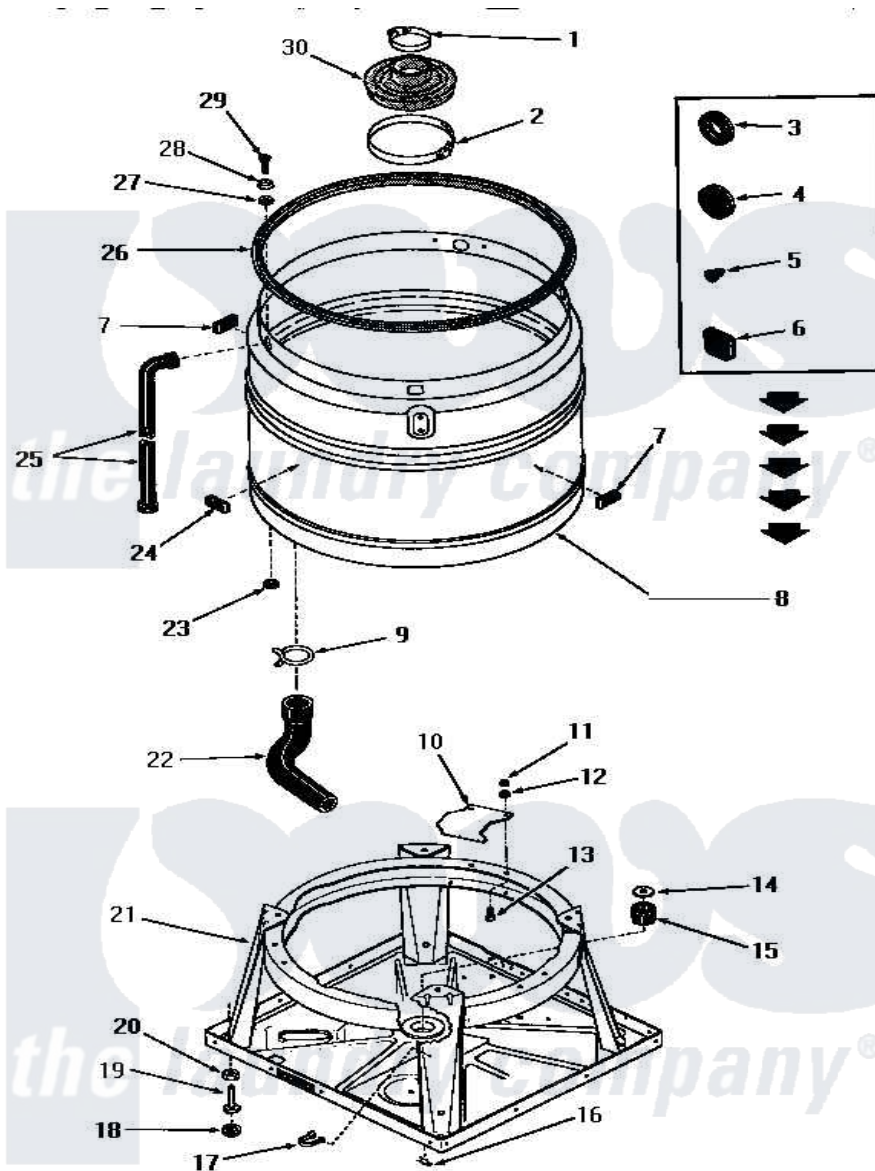

Amana FA6312 06 - BOOT, CHASSIS & DRAIN TUB

BOOT, CHASSIS AND DRAIN TUB

Amana [Residential Amana FA6312 Washer Parts](#) Parts Diagram 06 - BOOT, CHASSIS & DRAIN TUB
 Click on the part number to view part

Item	Original Part Number	Replaced By	Status	Part Description
1	20107			Upper Clamp
2	20108	F200201		Clamp Hose #56
3	20118		Not Available	GROMMET,1982 INV
4	20305	20-305		Sizzle Do Not Ship Ups
5	21393	21-393		Piezo Sounder
6	21651			Grommet
7	23258			Pad, Bumper
8	26034M		Not Available	ASSY,SPLASH TUB
9	10108			Seal
10	21905			Plate, Snubber
11	20275	27001225		Nut, Jam Mid Lock 1/4-20
12	03189			LoCkwasher, 1/4 Std-C P
13	02422			Screw, 1/4-20 X 1/2 HeX
14	20162		Not Available	SPACER
15	20195		Not Available	GROMMET
16	26012	2-6012		Blower Wheel

17	22837		Not Available	STRAP,WIRE
18	21749	40016001		Foot, Rubber
19	20409	22003428		Leg, Adjustable
20	Y21899	40038101		Nut, Leg
21	26028			Assembly, Chassis xReplace
22	25112			Hose
23	20115			Grommet
24	23257		Not Available	PAD,BUMPER
25	22818		Not Available	HOSE
26	21233		Not Available	GASKET
27	20112			Grommet
28	20111			Washer
29	20259		Not Available	SCREW
30	20129		Not Available	BOOT