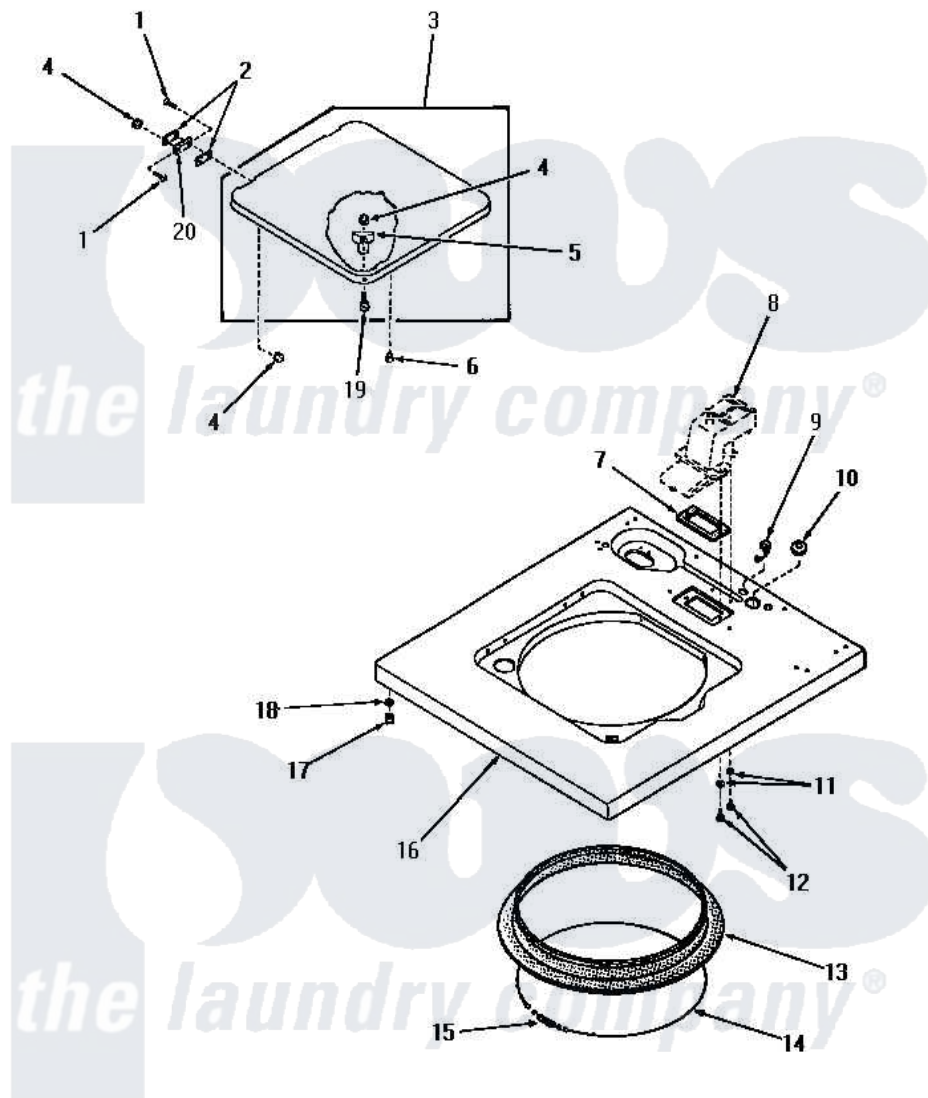

# Amana FA6312 07 - CABINET TOP & LOADING DOOR

**CABINET TOP AND LOADING DOOR**

Amana [Residential Amana FA6312 Washer Parts](#) Parts Diagram 07 - CABINET TOP & LOADING DOOR  
 Click on the part number to view part

Item	Original Part Number	Replaced By	Status	Part Description
1	26649		Not Available	PHILLIPS HEAD SCREW
2	<a href="#">21584</a>			Gasket
3	26901W		Not Available	ASSY,LID & CATCH xREPLACE
"	26901A		Not Available	LOADING DOOR, AVOCADO
"	26901K		Not Available	LOADING DOOR, COFFEE
"	26901C		Not Available	LOADING DOOR, COPPERTONE
"	26901H		Not Available	ASSY,LID & CATCH
"	26901L		Not Available	ASSY,LID & CATCH
4	<a href="#">21752</a>			Nut, 8-32 Hex Brilock
5	25217	<a href="#">R0603504</a>		Actuator, Door Switch
6	<a href="#">21176</a>			Bumper
7	23255		Not Available	GASKET
8	Y00000000		Not Available	SEE NOTE WATER INLET
9	21903	<a href="#">211881</a>		Grommet, Cord Part Not Used- Gas Models Only

10	20118	Not Available	GROMMET,1982 INV
11	<a href="#">20493</a>		Washer, 11/64 ID x 3/8 OD
12	55469	<a href="#">500226</a>	Screw, 8b-16 x 5/8 Tap
13	<a href="#">25277</a>		Guard, Rim
14	22352	Not Available	RETAINER,WIRE
15	20791	Not Available	SPRING
16	26819A	Not Available	CABINET TOP, AVOCADO
"	26819K	Not Available	CABINET TOP, COFFEE
"	26819C	Not Available	CABINET TOP, COPPERTONE
"	26819L	Not Available	ASSY, TOP
"	26819H	Not Available	CABINET TOP, HARVEST GOLD
"	26819W	Not Available	CABINET TOP, WHITE
17	23007	Not Available	CAGED NUT
18	24861	Not Available	LOCKWASHER,.448X.789SH
19	<a href="#">26769</a>		Assembly, Screw And Washer
20	<a href="#">21583</a>		Hinge