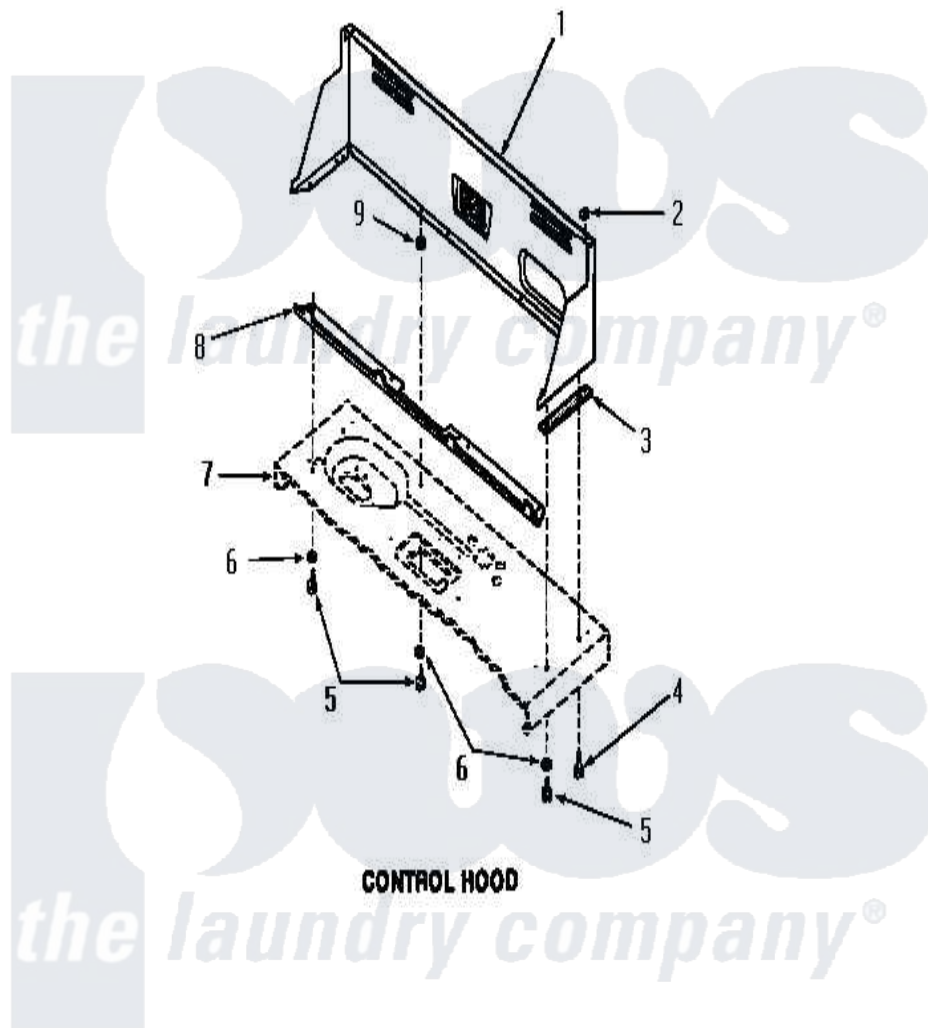

# Amana FA6312 09 - CONTROL HOOD

Amana [Residential Amana FA6312 Washer Parts](#) Parts Diagram 09 - CONTROL HOOD  
 Click on the part number to view part

Item	Original Part Number	Replaced By	Status	Part Description
1	26820W		Not Available	CONTROL HOOD, WHITE
"	26820H		Not Available	CONTROL HOOD GOLD
"	26820L		Not Available	CONTROL HOOD, ALMOND
"	26820C		Not Available	CONTROL HOOD, COPPERTONE
"	26820K		Not Available	CONTROL HOOD, COFFEE
"	26820A		Not Available	CONTROL HOOD, AVOCADO
2	<a href="#">24522</a>			Nut, Speed-8ab-18 C1995
3	23028		Not Available	GASKET,CONTROL BOX END
4	25724		Not Available	HEX HEAD SCREW
5	52150	<a href="#">489464</a>		Screw
6	<a href="#">20493</a>			Washer, 11/64 ID x 3/8 OD
7	Y00000000		Not Available	SEE NOTE CABINET TOP
8	23360		Not Available	ANGLE
9	23425		Not Available	WASHER,7/32IDX7/16ODX.