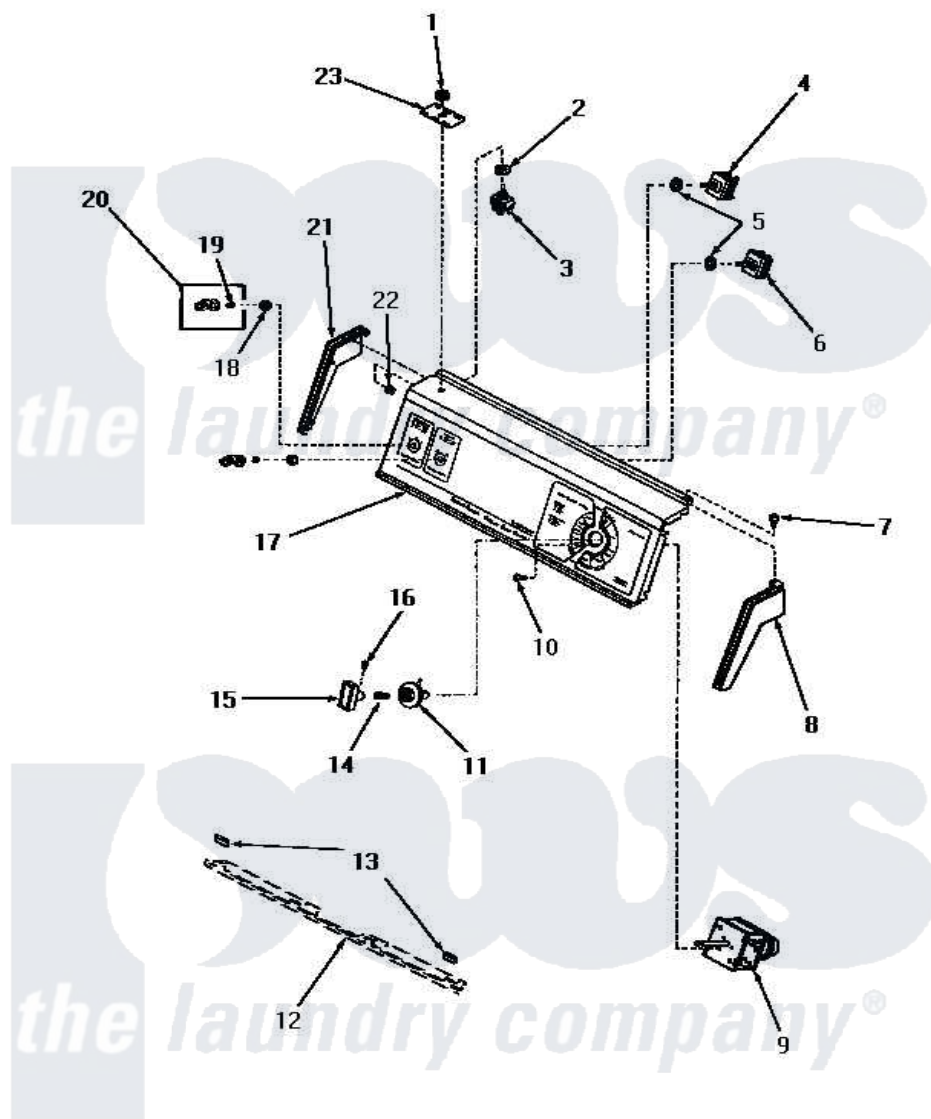

Amana FA6312 10 - CONTROL PANEL & CONTROLS

CONTROL PANEL AND CONTROLS

Amana [Residential Amana FA6312 Washer Parts](#) Parts Diagram 10 - CONTROL PANEL & CONTROLS
 Click on the part number to view part

Item	Original Part Number	Replaced By	Status	Part Description
1	Y24206		Not Available	NUT,KNURLED
2	25820		Not Available	LOCKWASHER,1/2 INT SHK
3	21286		Not Available	SUDS-WATER SAVER SWITCH
4	21300		Not Available	SWITCH,TEMPERATURE
5	91176			Lockwasher, 3/8 Intshkp
6	21302			Switch, Motor-2SP
7	25232		Not Available	SCREW,8AB-18X7/8 OVAL
8	25123		Not Available	CONTROL HOOD END, RIGHT
9	27366		Not Available	TIMER
10	70212			Screw, 8-32 X 5/32 RD H
11	26326		Not Available	TIMER KNOB INDICATOR
12	Y00000000		Not Available	SEE NOTE PANEL SUPPORT BRACKET
13	24859		Not Available	SLEEVE,SUPPORT ANGLE
14	26319			Spring

15	27382	Not Available	TIMER KNOB
16	26318		Screw, 8-32 X 1/4 Set S
17	27353	Not Available	CONTROL PANEL
18	24205		Nut, Knurled 3/8-24
19	23392	Not Available	CLIP FOR 26816 KNOB
20	27379	Not Available	ASSY,KNOB-SWITCH
21	25124	Not Available	CONTROL HOOD END, LEFT
22	25126	5303284616	Clip
23	23379	Not Available	SWITCH PLATE