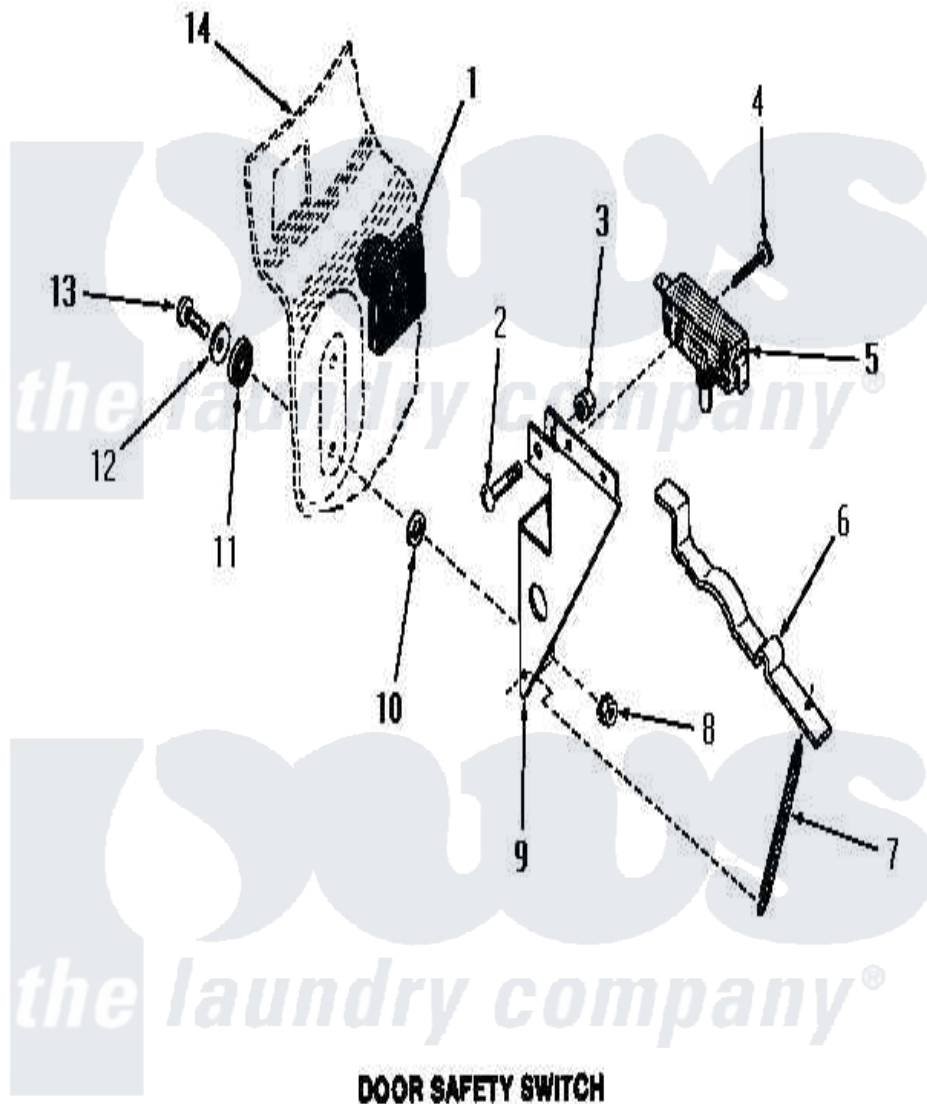

Amana FA6312 11 - DOOR SAFETY SWITCH

DOOR SAFETY SWITCH

Amana [Residential Amana FA6312 Washer Parts](#) Parts Diagram 11 - DOOR SAFETY SWITCH
 Click on the part number to view part

Item	Original Part Number	Replaced By	Status	Part Description
1	23591			Diaphragm
2	Y02370		Not Available	SCREW,10-24X15/16 HEX
3	22001			Nut, 10-24 Nylon Hex BR
4	51783			Screw, 6b-20 X 7/8 HeX
5	23540		Not Available	SWITCH
6	23592		Not Available	ARM
7	26766		Not Available	SPRING
8	23951	M0282009		Nut
9	22783		Not Available	BRACKET
10	21735		Not Available	LOCKWASHER,No.10 INTSHKP
11	02928		Not Available	WASHER
12	20492	M0270504		Washer
13	21081			Screw, 10-24 X 1/2 RD H
14	Y00000000		Not Available	SEE NOTE DRAIN TUB