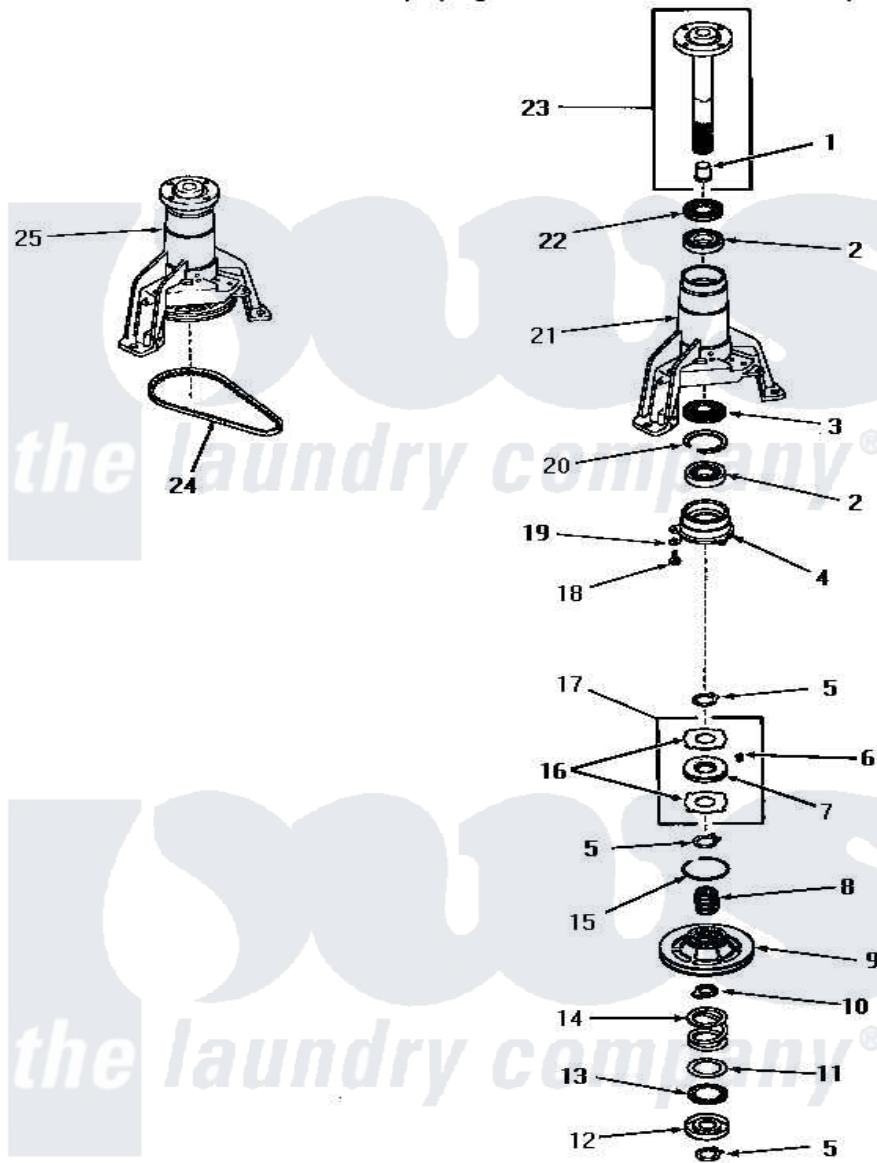

# Amana FA6312 13 - MAIN BEARING ASSY & SPIN BELT

## MAIN BEARING ASSEMBLY AND SPIN BELT

Amana [Residential Amana FA6312 Washer Parts](#) Parts Diagram 13 - MAIN BEARING ASSY & SPIN BELT  
 Click on the part number to view part

Item	Original Part Number	Replaced By	Status	Part Description
1	<a href="#">25854</a>			Bearing
2	<a href="#">20012</a>			Bearing
3	<a href="#">26247</a>			Slinger, Water
4	<a href="#">23639</a>			Retainer
5	<a href="#">23724</a>			Ring, Retaining
6	<a href="#">24500</a>			Clip, Spring
7	<a href="#">23708</a>			Assembly, Brake Disk
8	23634		Not Available	HUB
9	<a href="#">24690</a>			Assembly, Spin Pulley
10	23635		Not Available	STOP
11	<a href="#">23722</a>			Race, Bearing
12	<a href="#">23640</a>			Retainer
13	23721		Not Available	BEARING, NEEDLE
14	<a href="#">23723</a>			Spring
15	Y23720		Not Available	RING, SNAP
16	23637		Not Available	DISC, BRAKE

17	<a href="#">24599</a>		Assembly, Brake Disk
18	<a href="#">02422</a>		Screw, 1/4-20 X 1/2 HeX
19	<a href="#">02431</a>		Lockwasher, 1/4 Ext Shk
20	20084	Not Available	RING,RETAINING
21	25979	Not Available	HOUSING,MAIN BEARING
22	Y21659	Not Available	SEAL
23	<a href="#">23731</a>		Assembly, Spin Shaft
24	23759	Not Available	BELT
25	<a href="#">26018</a>		AsseMbly, Bearing Housing-M
NI	<a href="#">03200</a>		A-D Drive Lubricant