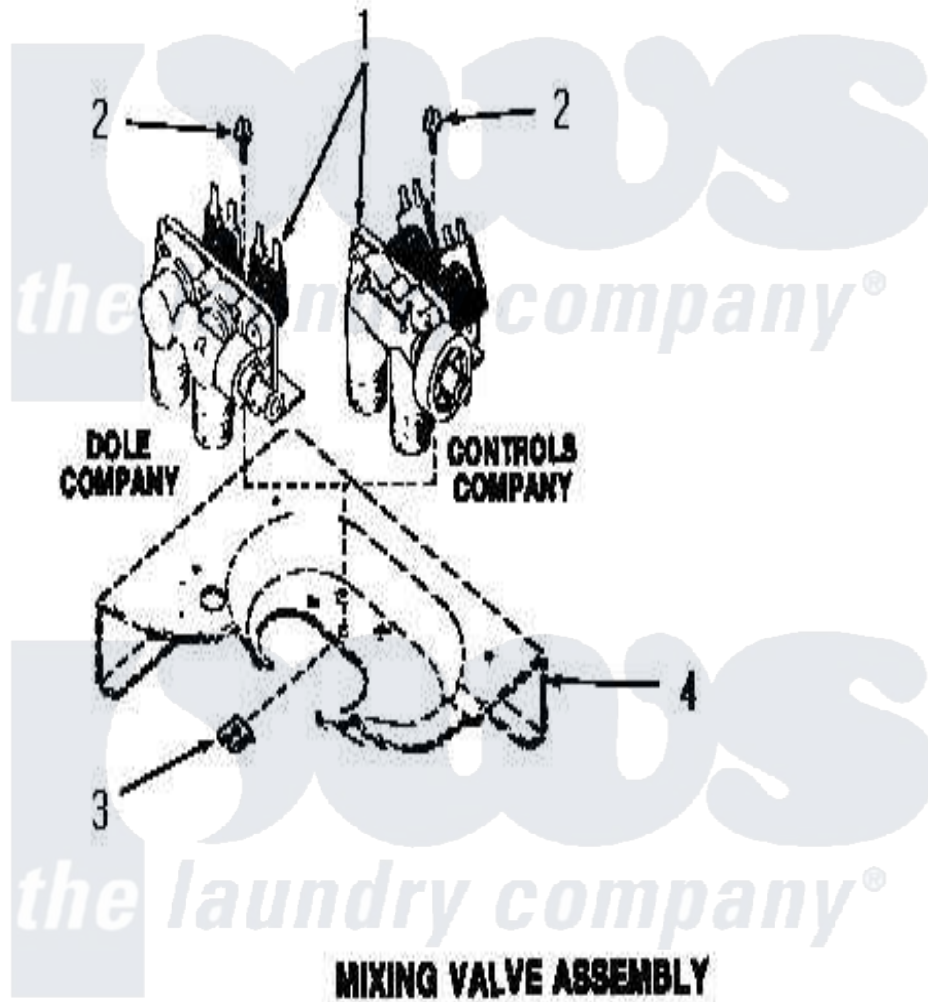

Amana FA6312 14 - MIXING VALVE ASSY

Amana Residential Amana FA6312 Washer Parts Parts Diagram 14 - MIXING VALVE ASSY
Click on the part number to view part

Item	Original Part Number	Replaced By	Status	Part Description
1	25832	205613		Water Valve
2	23962	W10116760		Screw
3	23277		Not Available	NUT,SPEED
4	Y00000000		Not Available	SEE NOTE CABINET TOP