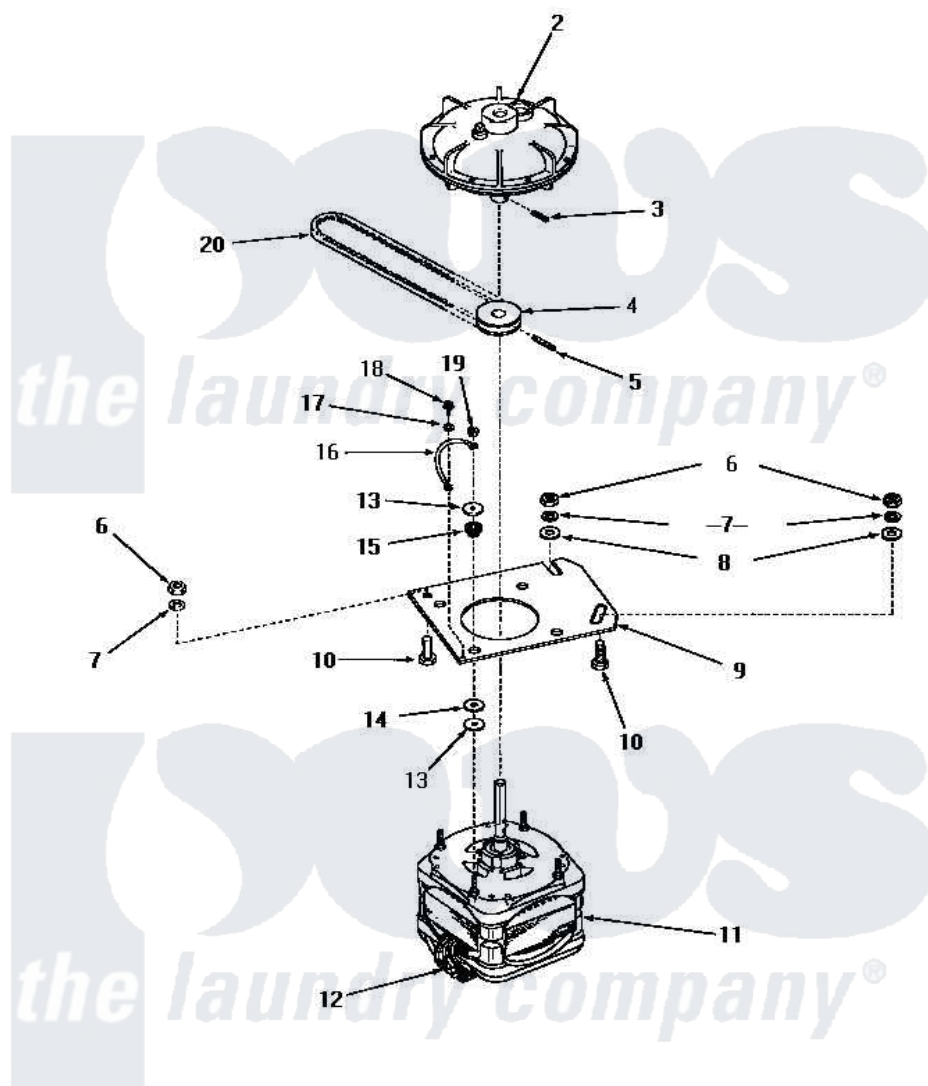

Amana FA6312 16 - MOTOR, FLUID DRIVE & PUMP BELT

MOTOR, FLUID DRIVE AND PUMP BELT

Amana [Residential Amana FA6312 Washer Parts](#) Parts Diagram 16 - MOTOR, FLUID DRIVE & PUMP BELT
 Click on the part number to view part

Item	Original Part Number	Replaced By	Status	Part Description
2	24706			Assembly, Fluid Drive
3	24703		Not Available	PIN,ROLL
4	26116			Pulley, Drive
5	23750			Pin, Roll
6	20274	62739		Nut, Lock
7	20277			Lockwasher, 3/8 Std X 3
8	20279			Washer, 13/32 ID x 13/16 OD
9	23769		Not Available	PLATE,MOUNTING
10	20255		Not Available	SCREW,3/8-16 X 1 HEX H
11	26069			X Assembly, Motor And Pulley
12	24142		Not Available	SWITCH,MOTOR
"	24139		Not Available	SWITCH,MOTOR
13	20103	M0270519		Washer
14	20104			Washer
15	20102		Not Available	WASHER
16	25484		Not Available	GROUND WIRE

17	21735	Not Available	LOCKWASHER, No. 10 INTSHKP
18	20530		Screw, 10-24 x 3/8 Hex
19	23604		Nut, Hex 10-32 Lock
20	23759	Not Available	BELT
NI	20299	Not Available	FLUID DRIVE FLUID-BULK