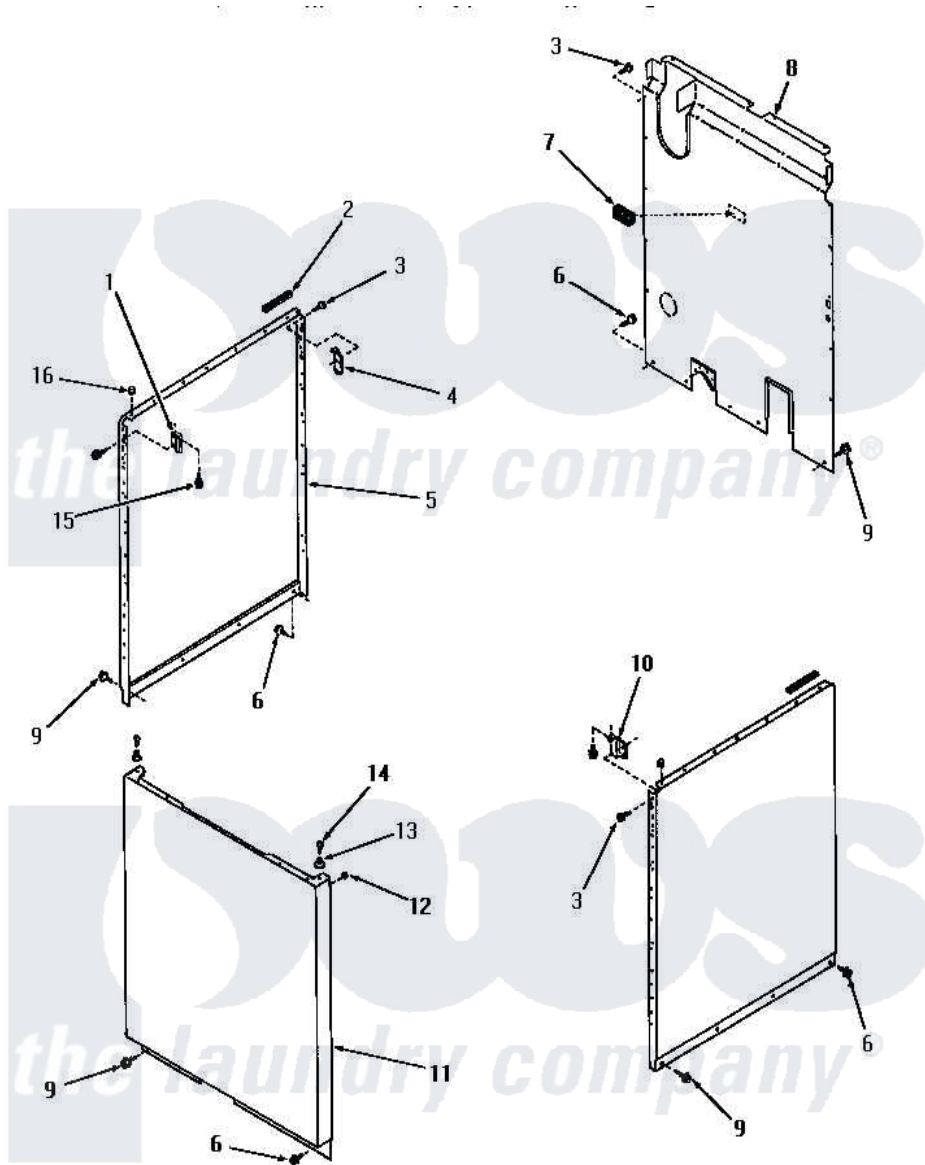

Amana FA6312 17 - PANELS

PANELS

Amana [Residential Amana FA6312 Washer Parts](#) Parts Diagram 17 - PANELS
 Click on the part number to view part

Item	Original Part Number	Replaced By	Status	Part Description
1	26691		Not Available	BRACKET,HOLD DOWN-L.H.
2	80312			Bumper Pad
3	51784		Not Available	SCREW,10B-16 X 1/2 HEX
4	52487			Lug, Hold-Down
5	26821K		Not Available	SIDE PANEL, RIGHT OR LEFT, COF
"	26821A		Not Available	PANEL,SIDE
"	26821C		Not Available	SIDE PANEL, RIGHT OR LEFT, COP
"	26821L		Not Available	PANEL,SIDE
"	26821H		Not Available	PANEL,SIDE
"	26821W		Not Available	SIDE PANEL, LEFT OR RIGHT, WHI
6	26415	27001200		Screw
7	23257		Not Available	PAD,BUMPER
8	24342GR		Not Available	REAR PANEL, GRAY
9	26592		Not Available	HEX HEAD SCREW

10	26690	Not Available	BRACKET,HOLD DOWN-R.H.
11	26822A	Not Available	PANEL,FRONT
"	26822K	Not Available	FRONT PANEL, COFFEE
"	26822C	Not Available	LOADING DOOR, COPPERTONE
"	26822L	Not Available	PANEL,FRONT
"	26822H	Not Available	PANEL,FRONT
"	26822W	Not Available	LOADING DOOR, WHITE
12	20387		Bumper
13	23020	Not Available	MOUNT,PANEL
14	Q6535	Not Available	SCREW,10B-16 X 3/4 ROU
15	23008		Screw, 10-24 X 3/4 Sems
16	21176		Bumper