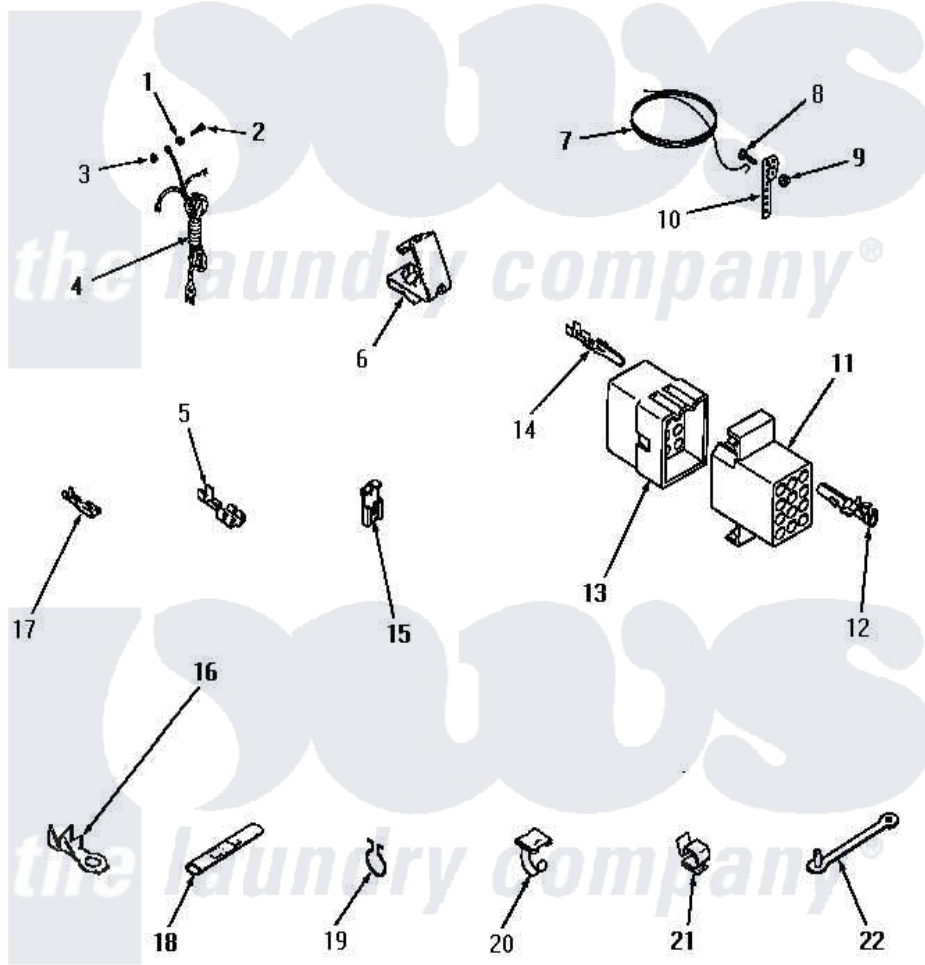

Amana FA6312 18 - POWER CORD, WIRE & TERMINALS

POWER CORD, WIRE AND TERMINALS

Amana [Residential Amana FA6312 Washer Parts](#) Parts Diagram 18 - POWER CORD, WIRE & TERMINALS
 Click on the part number to view part

Item	Original Part Number	Replaced By	Status	Part Description
1	03815			Lockwasher, No.10 Ext Shk
2	20267			Screw, 10-24 X 3/8 Round
3	03673		Not Available	NUT
4	22660		Not Available	POWER CORD AND PLUG
5	Y00119		Not Available	SPADE TERMINAL(18 GAUGE) (1/4 INCH-(1) 18 GAUGE WIRE)
6	00158		Not Available	GROUND CLIP
7	Y21429		Not Available	GROUND WIRE
8	21431		Not Available	ROUND HEAD SCREW
9	Y20278		Not Available	LOCKWASHER
10	21430		Not Available	STRAP,GROUND
11	23042		Not Available	RECEPTACLE
"	Y23034	26163		Receptacle, 9 Circuit
"	23036			Receptacle, 12 Circuit
"	23038		Not Available	RECEPTACLE,15 CIRCUIT
"	23039	697780		Receptacle,

12	Y00117	5011-XX		093 Female Socket
13	23035		Not Available	PLUG,12 CIRCUIT
"	23033			Plug, 9 Circuit
"	23037			Plug, 15 Circuit
"	23041			Plug, 6 Circuit
"	23040			Plug-3 Circuit
14	Y00116			Terminal, Pin-Male
15	Y00120			Terminal, Flag-1/4 Fema
16	00110			No.10 18 Gauge Wire
17	00112			Terminal, Spade-3/16 Fe
18	21091		Not Available	CONNECTOR TWO 1/4 INCH MALE
19	51291			Clip, Wire
20	21793		Not Available	CABLE CLIP
21	21036			Clip, Cable
22	22837		Not Available	STRAP, WIRE