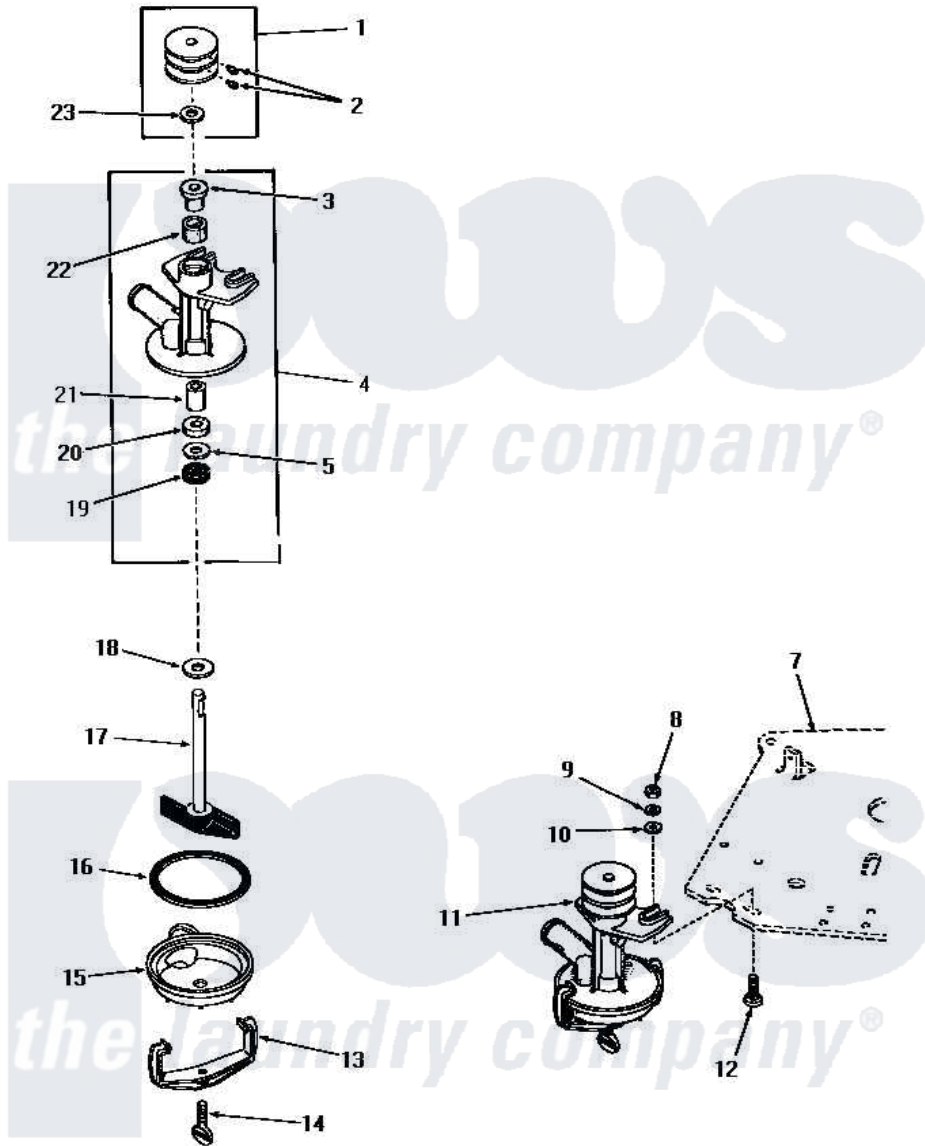

Amana FA6312 19 - PUMP ASSY

PUMP ASSEMBLY

Amana [Residential Amana FA6312 Washer Parts](#) Parts Diagram 19 - PUMP ASSY

[Click on the part number to view part](#)

Item	Original Part Number	Replaced By	Status	Part Description
1	23770		Not Available	ASSY,PULLEY
2	02771			Screw, 1/4-20 x 3/8 Hex S
3	20072			Bearing
4	20763		Not Available	PUMP BODY
5	20093			Washer, 29/64 ID x 63/64 OD
7	Y00000000		Not Available	SEE NOTE MOUNTING PLATE
8	20275	27001225		Nut, Jam Mid Lock 1/4-20
9	03189			LoCkwasher, 1/4 Std-C P
10	20176			Washer, .2656 ID x 9/16 OD
11	25178		Not Available	ASSY,PUMP
12	24390			Bolt
13	20066			Clamp, Pump
14	20161			Screw, 5/16-18 X 1-1/16
15	04316		Not Available	BOTTOM,PUMP
16	20097		Not Available	GASKET
17	04372		Not Available	ASSY,IMPELLER

18	20099		Washer, .440idx1.125odx
19	20095		Seal
20	20094		Packing Material
21	20071		Bearing
22	26479		Wick
23	26919	Not Available	WASHER,PUMP PULLEY
NI	131P3		Kit, Pump Kt85