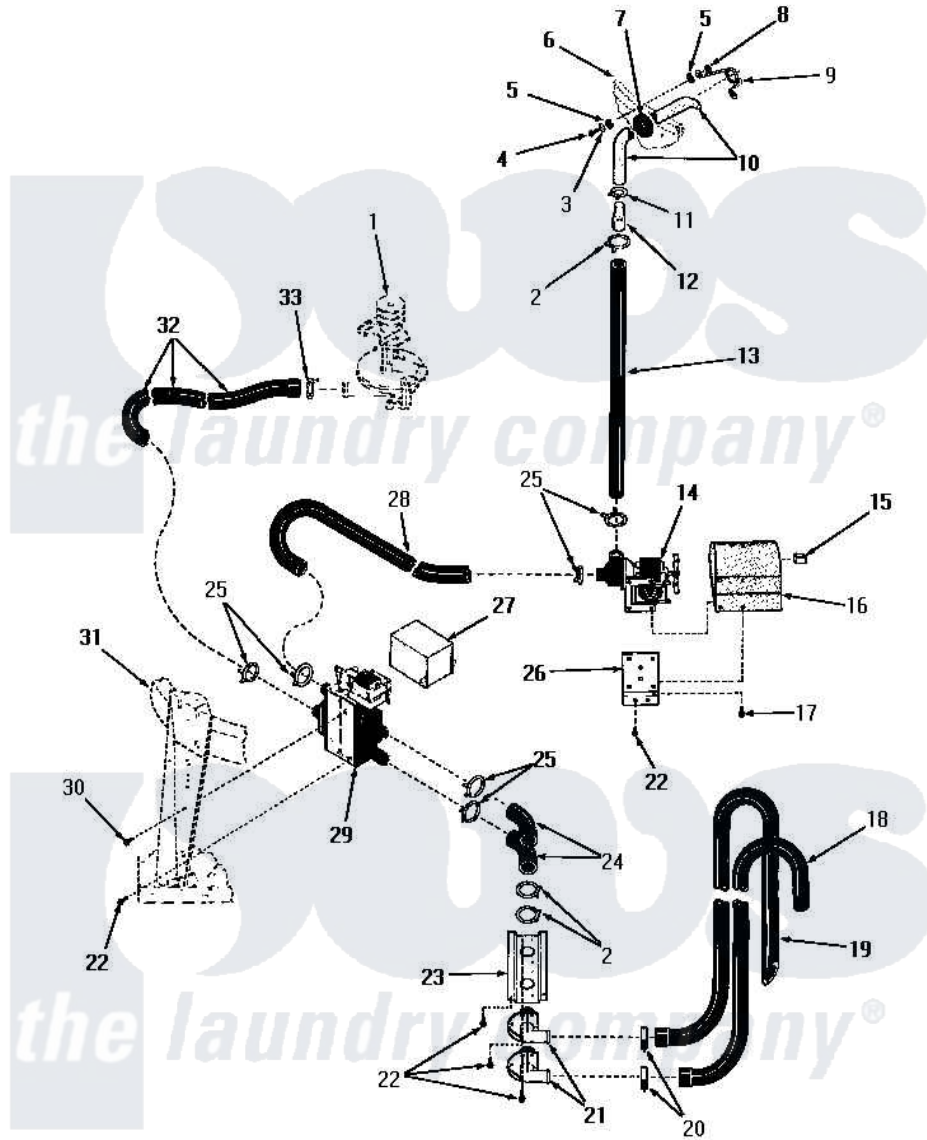

# Amana FA6312 20 - SUDS-WATER SAVER ASSY

## SUDS-WATER SAVER ASSEMBLY

Amana [Residential Amana FA6312 Washer Parts](#) Parts Diagram 20 - SUDS-WATER SAVER ASSY  
 Click on the part number to view part

Item	Original Part Number	Replaced By	Status	Part Description
1	Y00000000		Not Available	SEE NOTE PUMP ASSEMBLY
2	Y03698		Not Available	CLAMP xREPLACE
3	20492	<a href="#">M0270504</a>		Washer
4	<a href="#">21081</a>			Screw, 10-24 X 1/2 RD H
5	02928		Not Available	WASHER
6	Y00000000		Not Available	SEE NOTE DRAIN TUB
7	20118		Not Available	GROMMET,1982 INV
8	21080		Not Available	NUT
9	22355		Not Available	RETURN HOSE SUPPORT
10	22356	<a href="#">WR71X10754</a>		Shelf Front All White 22356 I
11	Y22671		Not Available	HOSE CLAMP
12	21086		Not Available	CODE J
13	26982		Not Available	PUMP OUTLET RETURN HOSE
14	269985		Not Available	MOTOR AND PUMP ASSEMBLY

15	<a href="#">23258</a>		Pad, Bumper
16	26988	<a href="#">910402</a>	Inlet Spout
17	52150	<a href="#">489464</a>	Screw
18	<a href="#">20240</a>		Hose, M/F 29219
19	22627	<a href="#">33-7806N</a>	Seal Assembly
20	20211	<a href="#">285655</a>	Clamp, Hose
21	23553		Not Available ELBOW,DRAIN HOSE-PLAST
22	51784		Not Available SCREW,10B-16 X 1/2 HEX
23	23560		Not Available BRACKET
24	23845		Not Available TEE-TO-ELBOW HOSE
25	21372	<a href="#">21-372</a>	Sampling Tube
26	26981		Not Available MOUNTING BRACKET
27	26053		Not Available SHIELD
28	26052		Not Available VALVE-TO-PUMP HOSE
29	23848		Not Available VALVE
30	25723	<a href="#">27001200</a>	Screw
31	Y00000000		Not Available SEE NOTE CHASSIS
32	24575		Not Available NO LONGER AVAILABLE
33	20210		Not Available NO LONGER AVAILABLE