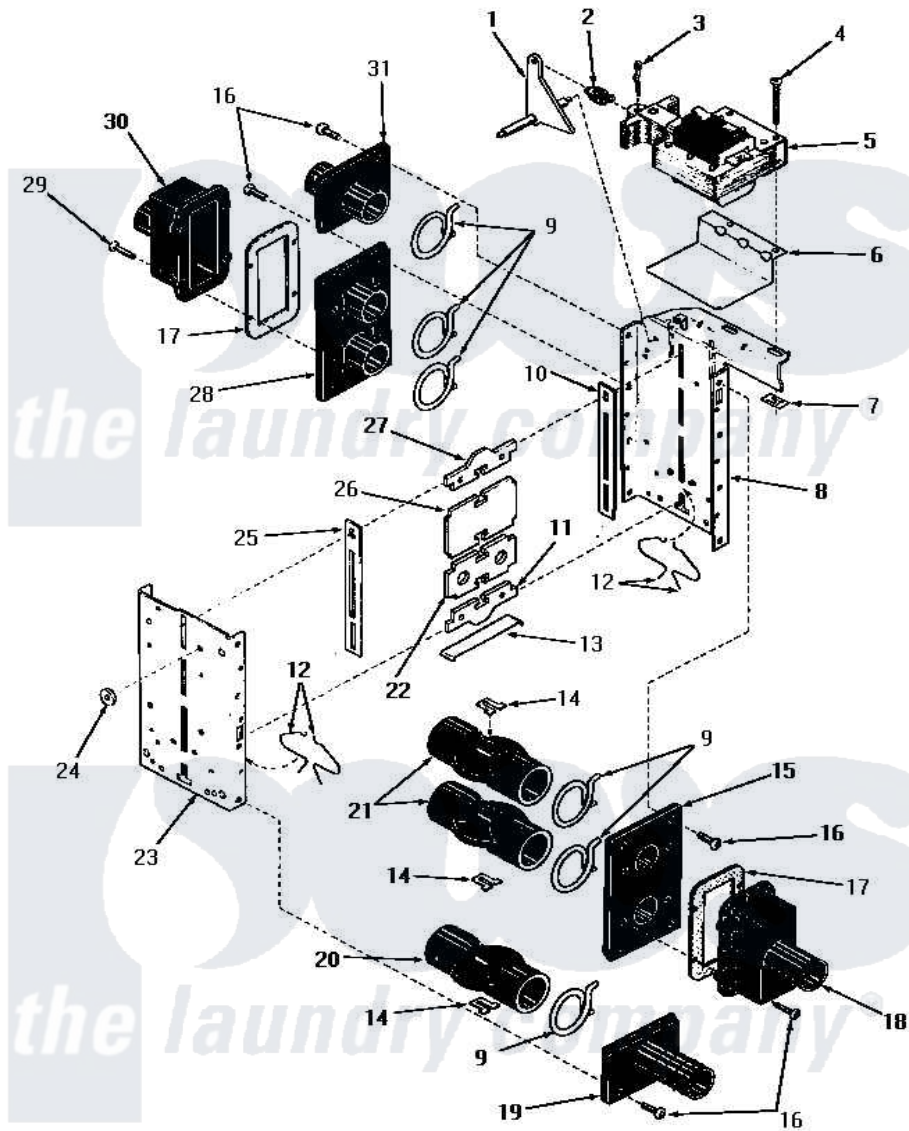

Amana FA6312 21 - SUDS-WATER SAVER VALVE ASSY

SUDS-WATER SAVER VALVE ASSEMBLY

Amana [Residential Amana FA6312 Washer Parts](#) Parts Diagram 21 - SUDS-WATER SAVER VALVE ASSY
 Click on the part number to view part

Item	Original Part Number	Replaced By	Status	Part Description
1	22574S		Not Available	LEVER
2	21296E		Not Available	SPRING
3	21296D		Not Available	COTTER PIN
4	21296B		Not Available	PHILLIPS HEAD SCREW
5	22574A		Not Available	SOLENOID
6	21296F		Not Available	SPLASH SHIELD
7	21296C		Not Available	SPEED NUT
8	23848B		Not Available	SIDE PLATE
9	21296W		Not Available	HOSE CLAMP
10	21296M		Not Available	GUIDE YOKE
11	21296N		Not Available	END POST
12	21296Q		Not Available	TOGGLE SPRING
13	21296K		Not Available	LEAF SPRING
14	21296U		Not Available	TUBE VALVE LUG CLIP
15	21296X		Not Available	DOUBLE TUBE HOSE ADAPTER
16	21296J		Not Available	PHILLIPS HEAD SCREW

17	21296-I	Not Available	GASKET
18	22574G	Not Available	MANIFOLD COVER
19	21296V	Not Available	SINGLE TUBE HOSE ADAPTER
20	21296Y	Not Available	TUBE
21	21296Y	Not Available	TUBE
22	21296Z	Not Available	INTERMEDIATE POST
23	23848C	Not Available	SIDE PLATE
24	23848D	Not Available	SPACER
25	21296M	Not Available	GUIDE YOKE
26	21296AA	Not Available	STATIONARY POST
27	21296-O	Not Available	END POST
28	21296X	Not Available	DOUBLE TUBE HOSE ADAPTER
29	21296H	Not Available	PHILLIPS HEAD SCREW
30	Y22007	Not Available	MANIFOLD COVER
31	22007G	Not Available	SINGLE TUBE HOSE ADAPTER