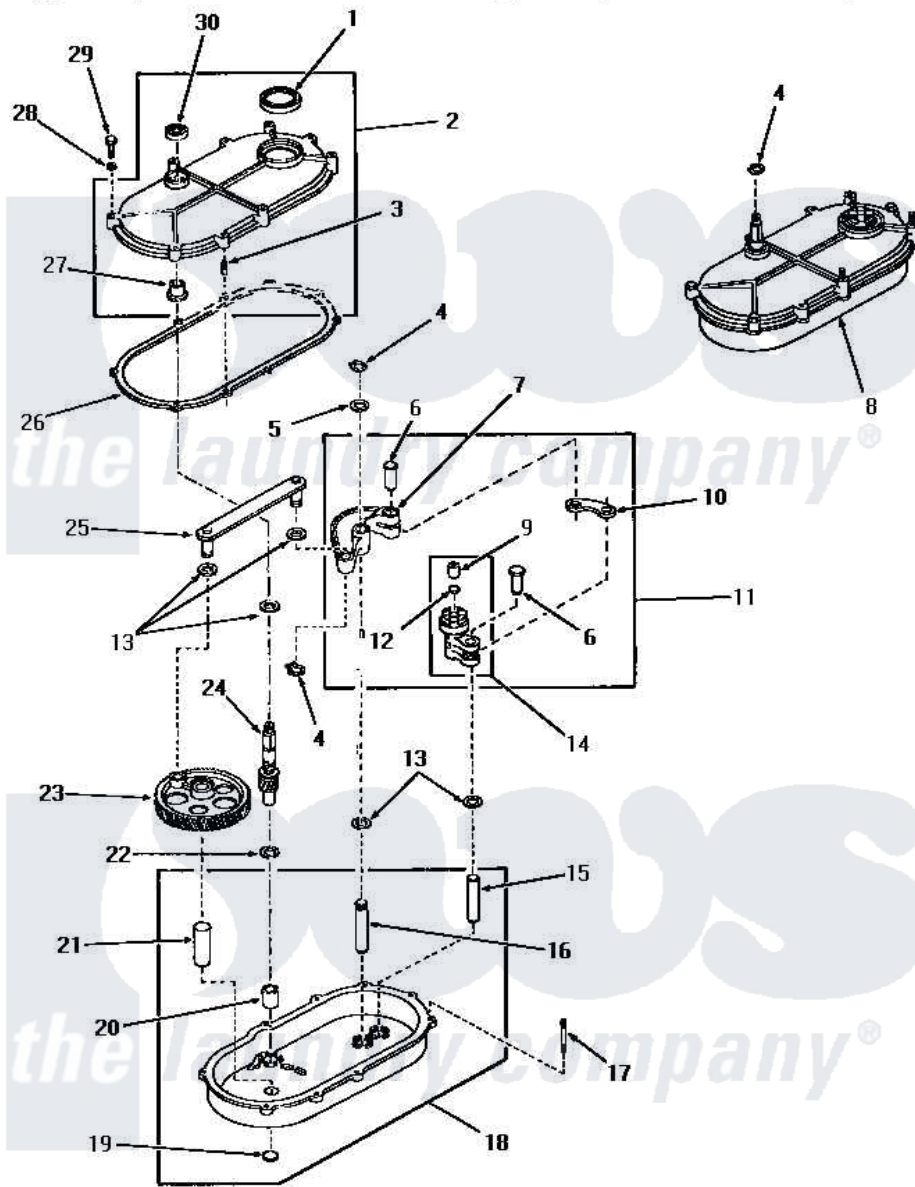

Amana FA6312 22 - TRANSMISSION ASSY

TRANSMISSION ASSEMBLY

Amana [Residential Amana FA6312 Washer Parts](#) Parts Diagram 22 - TRANSMISSION ASSY
 Click on the part number to view part

Item	Original Part Number	Replaced By	Status	Part Description
1	20199			Seal
2	20216		Not Available	ASSY,TRANSMISSION COVE
3	20197		Not Available	DOWEL PIN
4	23751			Ring, Retaining
5	20212	35092		Washer, 3628id X 1.00 X .056
6	01690			Pin, Link
7	05005	05005P		Assembly
8	23828			Assembly, Transmission
9	01711		Not Available	BEARING
10	Y04999		Not Available	LINK
11	20220			Assembly, Rocker Arm
12	Y02479			Disc, Expansion
13	01791			Washer, .626 X 1.125 X1
14	20219	30927P		Assembly Clutch Arm
15	01688		Not Available	PIN
16	24817		Not Available	PIN,ROCKER ARM

17	20155		Not Available	STUD,DOUBLE END 1/4-20
18	23927		Not Available	ASSY,TRANSMISSION xREPLACE
19	Y02769			Disc
20	01993			Bearing, 7/8odx5/8id
21	03477		Not Available	PIN
22	20198	41813		Csa 20198 20 4w 19 Deg Cc
23	02175		Not Available	GEAR,CRANK
24	23645			Pinion
25	03969	03969P		Rod Connecting
26	20059			Gasket
27	20082			Bearing
28	03189			LoCkwasher, 1/4 Std-C P
29	20257		Not Available	SCREW,1/4-20 X 1-1/4 H
30	20200			Seal
NI	02528	02528P		Grease Transmission Mobil 209