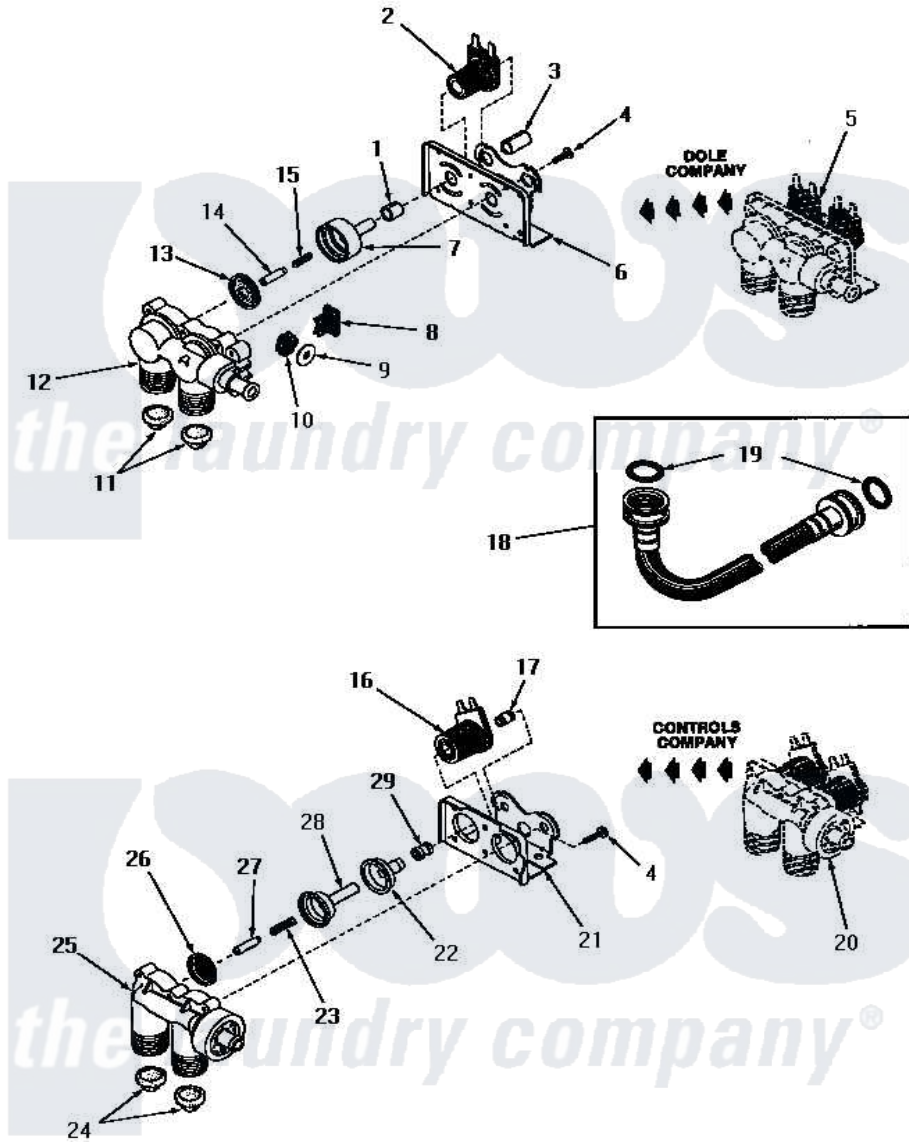

Amana FA6610 01 - 25832 & 25833 MIXING VALVE ASSEMBLIES

25832 and 25833 MIXING VALVE ASSEMBLIES
(See Page 18 for complete assembly)

Amana [Residential Amana FA6610 Washer Parts](#) Parts Diagram 01 - 25832 & 25833 MIXING VALVE ASSEMBLIES
Click on the part number to view part

Item	Original Part Number	Replaced By	Status	Part Description
1	24129		Not Available	SLEEVE,SHORT
2	24126	33930		Valve, Mixing
3	24128		Not Available	SLEEVE,LONG
4	25817C		Not Available	SCREW
5	Y00000000		Not Available	SEE NOTE MIXING VALVE ASSEMBLY
6	Y24127		Not Available	MOUNTING BRACKET
7	24130			Guide, Armature
8	Y24135		Not Available	PLUG,FLOW REGULATOR
9	23224G		Not Available	DIFFUSER
10	23224C			Regulator, Flow
11	24122	22002960		Strainer, Washer Inlet
12	24125			Body, Valve
13	24134		Not Available	DIAPHRAGM
14	24132		Not Available	ARMATURE
15	24131		Not Available	SPRING
16	24596A		Not Available	SOLENOID

17	25817M	Not Available	SOLENOID PLUG
18	20241	EZ20241	20 x 24 x 1 Filter 1 Metal Side
19	20290	Y013783	Washer, Inlet Hose
20	Y00000000	Not Available	SEE NOTE MIXING VALVE ASSEMBLY
21	25817B	Not Available	MOUNTING BRACKET
22	25817E	Not Available	SLEEVE, GUIDE xREPLACE
23	25817G	Not Available	SPRING
24	24122	22002960	Strainer, Washer Inlet
25	24123	Not Available	VALVE BODY
26	25817K	Not Available	DIAPHRAGM
27	25817H	Not Available	ARMATURE
28	25817F	Not Available	ARMATURE GUIDE
29	25817D	Not Available	SLEEVE ADAPTER