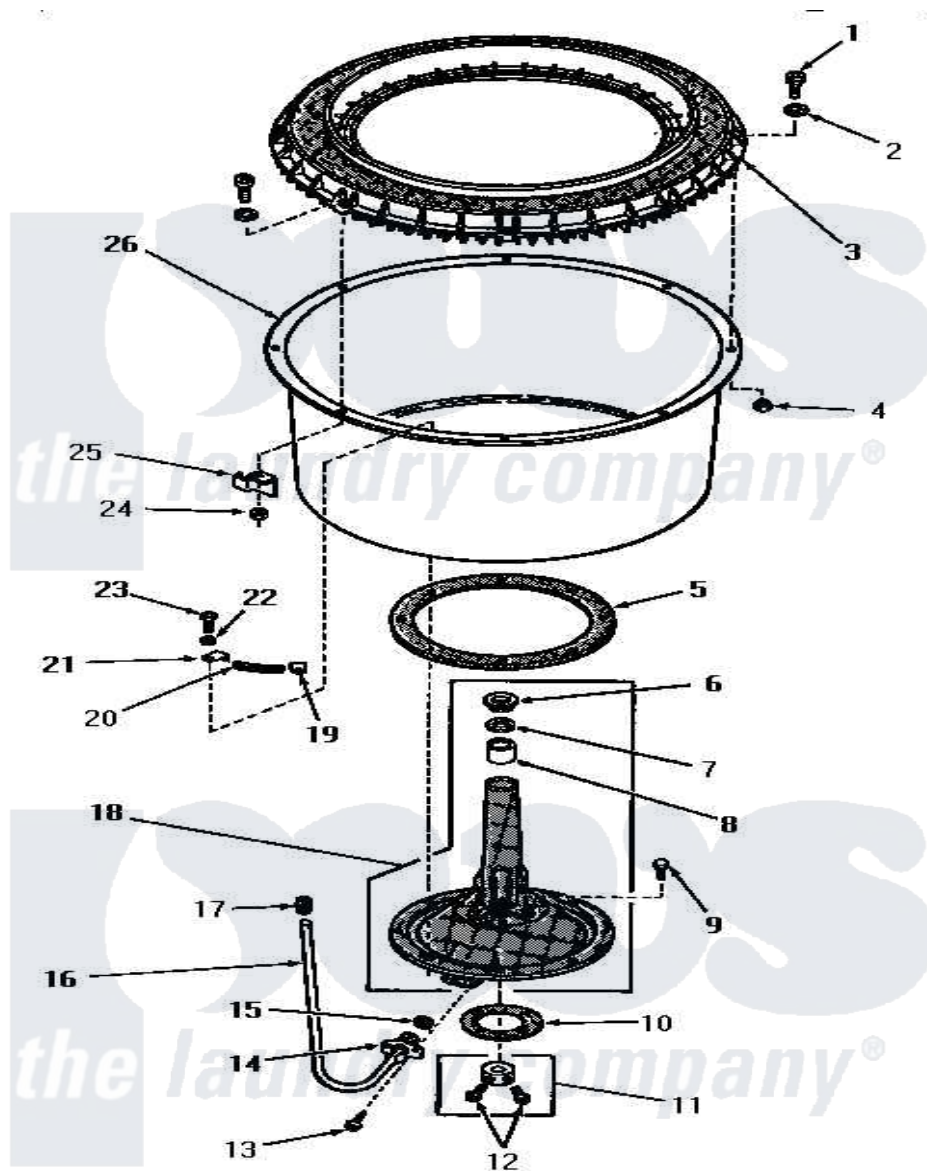

# Amana FA6610 03 - AGITATOR POST & SPIN TUB

## AGITATOR POST AND SPIN TUB

Amana [Residential Amana FA6610 Washer Parts](#) Parts Diagram 03 - AGITATOR POST & SPIN TUB  
 Click on the part number to view part

Item	Original Part Number	Replaced By	Status	Part Description
1	25251	<a href="#">EZ25251</a>		25 x 25 x 1 Filter 1 Metal Side
2	<a href="#">25100</a>			Washer, 17/64 ID x 1/2 OD
3	24931		Not Available	BALANCE RING
4	<a href="#">25250</a>			Nut, 1/4-20 Hex Nyllock
5	<a href="#">20122</a>			Gasket
6	<a href="#">23685</a>			Bearing
7	<a href="#">23684</a>			Seal
8	<a href="#">23686</a>			Bearing
9	<a href="#">20261</a>			Screw, Cap
10	<a href="#">20120</a>			Gasket
11	<a href="#">20377</a>			Collar Assembly
12	23481	<a href="#">02422</a>		Screw, 1/4-20 X 1/2 HeX
13	20852		Not Available	SCREW, 10-24 X 1/2 HEX
14	<a href="#">26046</a>			Bracket, Sediment Tube
15	<a href="#">20110</a>			Gasket
16	<a href="#">25980</a>			Tube, Sediment

17	<a href="#">22361</a>		Sleeve
18	26016	<a href="#">2-6016</a>	Wheel 71/2x6
19	<a href="#">22446</a>		Clip
20	<a href="#">22144</a>		Spring
21	<a href="#">22447</a>		Clip
22	20121	Not Available	GASKET
23	<a href="#">20260</a>		Screw, 5/16-18 X 3/4 RD
24	<a href="#">26678</a>		Nut, Self-Locking
25	<a href="#">22025</a>		Bracket
26	<a href="#">26910</a>		Tub, Spin-Blue Porcelain
NI	243P3	Not Available	KIT,AGITATOR POST