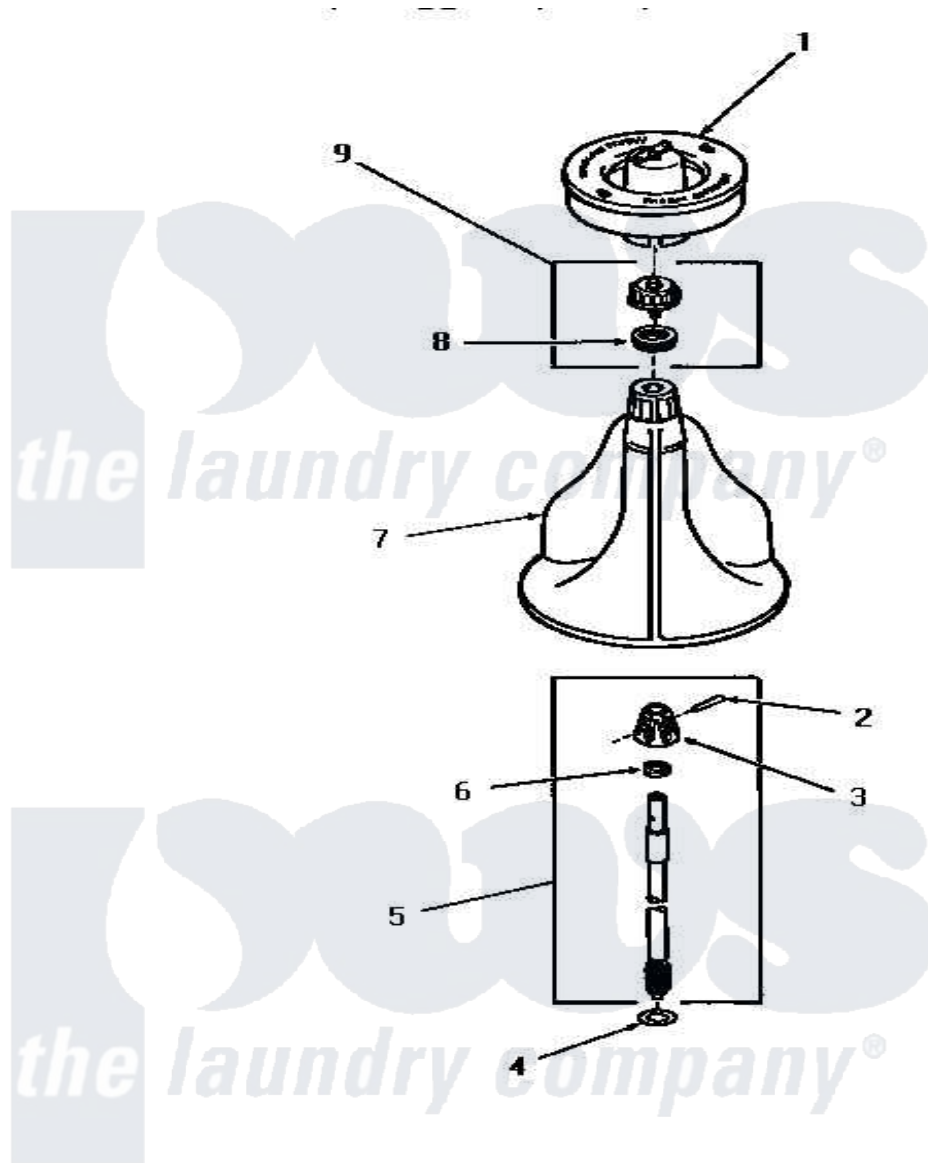

# Amana FA6610 04 - AGITATOR, SHAFT & FABRIC SOFTENER DISP

## AGITATOR, SHAFT AND FABRIC SOFTENER DISPENSER

Amana [Residential Amana FA6610 Washer Parts](#) Parts Diagram 04 - AGITATOR, SHAFT & FABRIC SOFTENER DISP  
 Click on the part number to view part

Item	Original Part Number	Replaced By	Status	Part Description
1	23546		Not Available	ASSY,DISPENSER-FAB-SOF
2	<a href="#">20243</a>			Pin, Taper
3	20056		Not Available	BLOCK, DRIVE
4	<a href="#">22135</a>			Washer
5	21751	<a href="#">21751P</a>		Assyshaft
6	20057	<a href="#">222T017P01</a>		Washer FIB 21/32 ID X 1156 OD X 1/8
7	25975		Not Available	ASSY,AGITATOR
8	<a href="#">21036</a>			Clip, Cable
9	<a href="#">26015</a>			Assembly, Cap And Ring-Agitator
"	<a href="#">26014</a>			Assembly, Cap And Ring-Agitator