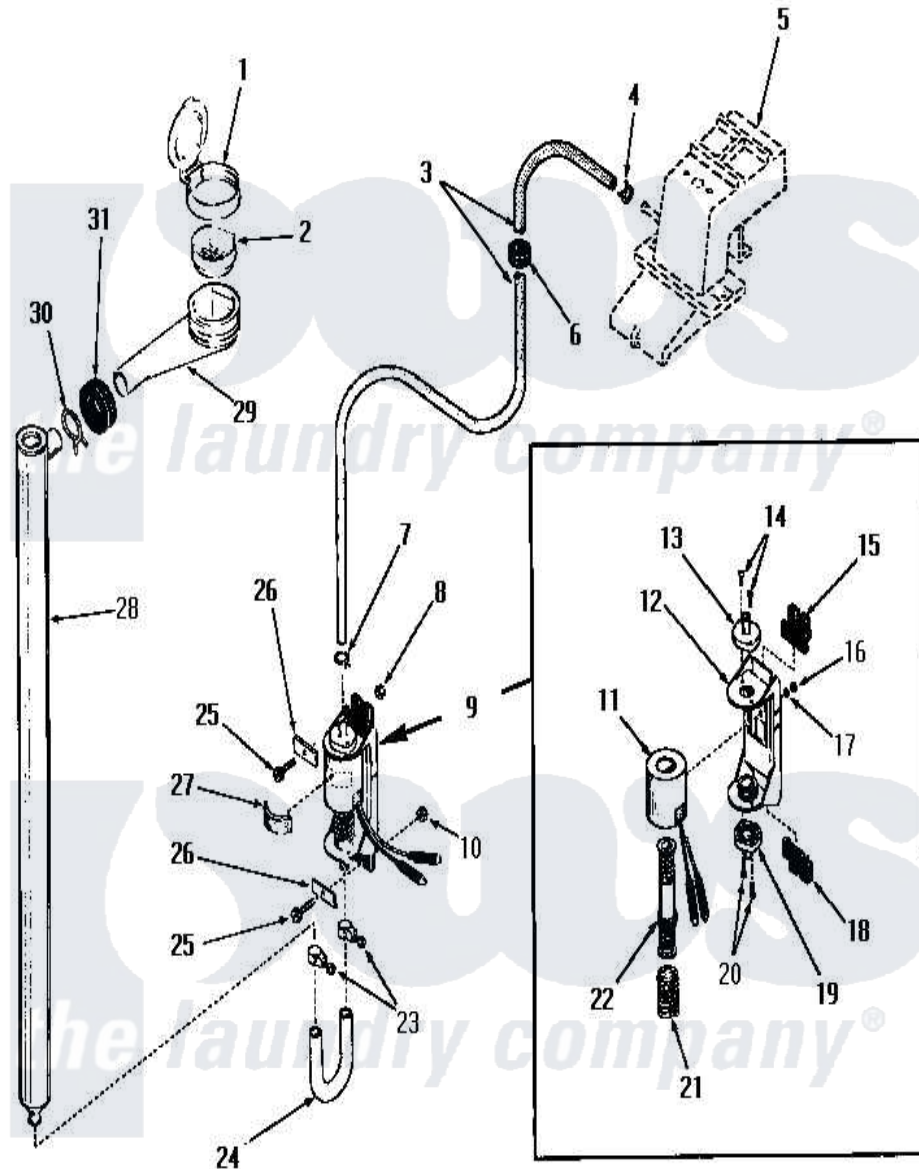

# Amana FA6610 05 - BLEACH DISPENSER

Amana [Residential Amana FA6610 Washer Parts](#) Parts Diagram 05 - BLEACH DISPENSER  
 Click on the part number to view part

Item	Original Part Number	Replaced By	Status	Part Description
1	22484		Not Available	BLEACH LID
2	<a href="#">21984</a>			Cover, Dispenser
3	22300		Not Available	HOSE
4	23410		Not Available	HOSE CLAMP
5	Y00000000		Not Available	SEE NOTE WATER INLET
6	22299		Not Available	GROMMET
7	22295		Not Available	HOSE CLAMP
8	<a href="#">22001</a>			Nut, 10-24 Nylon Hex BR
9	<a href="#">22337</a>			Pump, Bleach
10	<a href="#">22001</a>			Nut, 10-24 Nylon Hex BR
11	22337B		Not Available	COIL AND FRAME
12	22337A		Not Available	BASE
13	22337E		Not Available	HOSE CONNECTOR
14	51356		Not Available	SCREW,6-32 X 5/16 RD H
15	22337F		Not Available	ISOLATION MOUNT
16	22337G		Not Available	NUT

17	21735	Not Available	LOCKWASHER,No.10 INTSHKP
18	22337F	Not Available	ISOLATION MOUNT
19	22337E	Not Available	HOSE CONNECTOR
20	51356	Not Available	SCREW,6-32 X 5/16 RD H
21	22337D	Not Available	SPRING
22	22337C	Not Available	ARMATURE AND VALVE
23	24604	Not Available	HOSE CLAMP
24	22302	Not Available	HOSE
25	25989	Not Available	HEX HEAD SCREW
26	Y22287	Not Available	BLEACH PUMP BRACKET
27	25220	Not Available	BUMPER
28	22303	Not Available	TUBE,BLEACH
29	22377	Not Available	DISPENSER xREPLACE
30	Y03640	Not Available	CLAMP
31	20118	Not Available	GROMMET,1982 INV