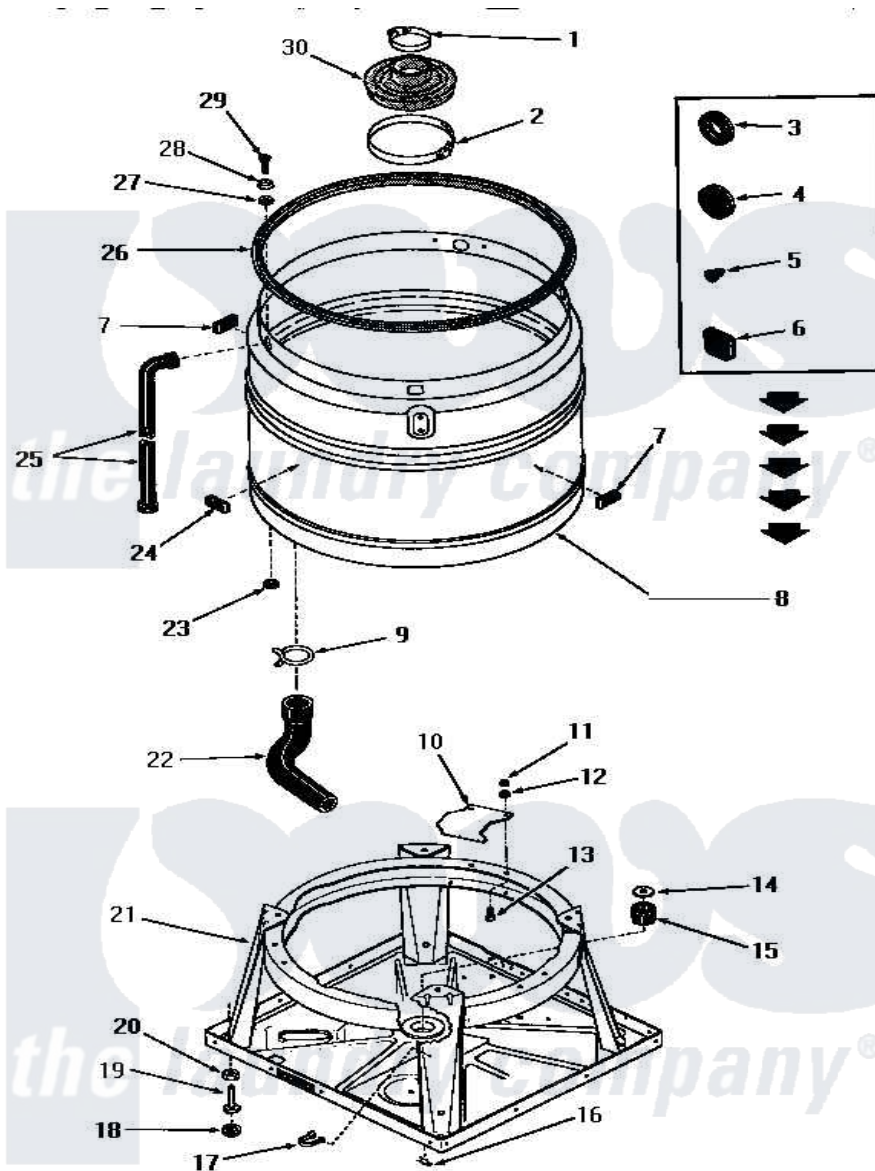

Amana FA6610 06 - BOOT, CHASSIS & DRAIN TUB

BOOT, CHASSIS AND DRAIN TUB

Amana [Residential Amana FA6610 Washer Parts](#) Parts Diagram 06 - BOOT, CHASSIS & DRAIN TUB
 Click on the part number to view part

Item	Original Part Number	Replaced By	Status	Part Description
1	20107			Upper Clamp
2	20108	F200201		Clamp Hose #56
3	20118		Not Available	GROMMET, 1982 INV
4	20305	20-305		Sizzle Do Not Ship Ups
5	21393	21-393		Piezo Sounder
6	21651			Grommet
7	23258			Pad, Bumper
8	25983			Drain Tub, Shur-Fil
9	10108			Seal
10	21905			Plate, Snubber
11	20275	27001225		Nut, Jam Mid Lock 1/4-20
12	03189			LoCkwasher, 1/4 Std-C P
13	02422			Screw, 1/4-20 X 1/2 HeX
14	20162		Not Available	SPACER
15	20195		Not Available	GROMMET
16	26012	2-6012		Blower Wheel

17	22837		Not Available	STRAP,WIRE
18	21749	40016001		Foot, Rubber
19	20409	22003428		Leg, Adjustable
20	Y21899	40038101		Nut, Leg
21	26028			Assembly, Chassis xReplace
22	25112			Hose
23	20115			Grommet
24	23257		Not Available	PAD,BUMPER
25	22818		Not Available	HOSE
26	21233		Not Available	GASKET
27	20112			Grommet
28	20111			Washer
29	20259		Not Available	SCREW
30	20129		Not Available	BOOT