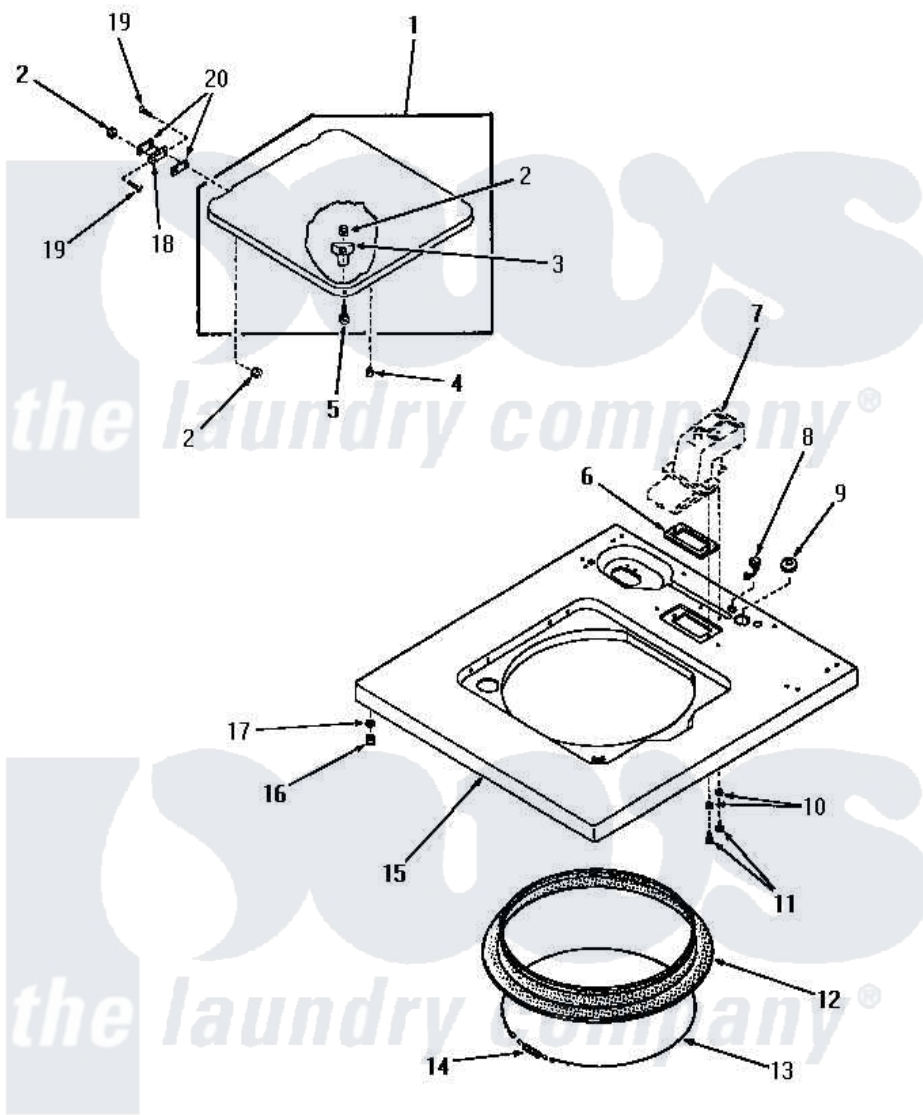

Amana FA6610 07 - CABINET TOP & LOADING DOOR

CABINET TOP AND LOADING DOOR

Amana [Residential Amana FA6610 Washer Parts](#) Parts Diagram 07 - CABINET TOP & LOADING DOOR
 Click on the part number to view part

Item	Original Part Number	Replaced By	Status	Part Description
1	26901W		Not Available	ASSY,LID & CATCH xREPLACE
"	26901A		Not Available	LOADING DOOR, AVOCADO
"	26901K		Not Available	LOADING DOOR, COFFEE
"	26901C		Not Available	LOADING DOOR, COPPERTONE
"	26901H		Not Available	ASSY,LID & CATCH
"	26901L		Not Available	ASSY,LID & CATCH
2	21752			Nut, 8-32 Hex Brilock
3	5217	5304442087		Broiler Pan And Insert
4	21176			Bumper
5	26769			Assembly, Screw And Washer
6	23255		Not Available	GASKET
7	Y00000000		Not Available	SEE NOTE WATER INLET
8	21903	211881		Grommet, Cord Part Not Used- Gas Models Only
9	20118		Not Available	GROMMET,1982 INV

10	20493		Washer, 11/64 ID x 3/8 OD
11	55469	500226	Screw, 8b-16 x 5/8 Tap
12	25277		Guard, Rim
13	22352		Not Available RETAINER,WIRE
14	20791		Not Available SPRING
15	26819A		Not Available CABINET TOP, AVOCADO
"	26819K		Not Available CABINET TOP, COFFEE
"	26819C		Not Available CABINET TOP, COPPERTONE
"	26819L		Not Available ASSY, TOP
"	26819H		Not Available CABINET TOP, HARVEST GOLD
"	26819W		Not Available CABINET TOP, WHITE
16	23007		Not Available CAGED NUT
17	24861		Not Available LOCKWASHER,.448X.789SH
18	21583		Hinge
19	22649		Screw, 8-32 X 13/32 FI
20	21584		Gasket