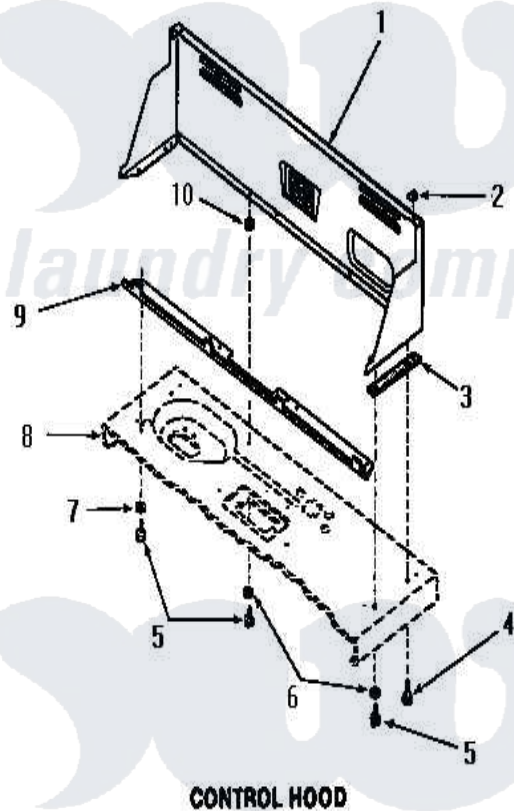

Amana FA6610 09 - CONTROL HOOD

Amana [Residential Amana FA6610 Washer Parts](#) Parts Diagram 09 - CONTROL HOOD
 Click on the part number to view part

Item	Original Part Number	Replaced By	Status	Part Description
1	26820W		Not Available	CONTROL HOOD, WHITE
"	26820H		Not Available	CONTROL HOOD GOLD
"	26820L		Not Available	CONTROL HOOD, ALMOND
"	26820C		Not Available	CONTROL HOOD, COPPERTONE
"	26820K		Not Available	CONTROL HOOD, COFFEE
"	26820A		Not Available	CONTROL HOOD, AVOCADO
2	24522			Nut, Speed-8ab-18 C1995
3	23028		Not Available	GASKET,CONTROL BOX END
4	25724		Not Available	HEX HEAD SCREW
5	52150	489464		Screw
6	20493			Washer, 11/64 ID x 3/8 OD
7	20493			Washer, 11/64 ID x 3/8 OD
8	Y00000000		Not Available	SEE NOTE CABINET TOP
9	23360		Not Available	ANGLE
10	23425		Not Available	WASHER,7/32IDX7/16ODX.