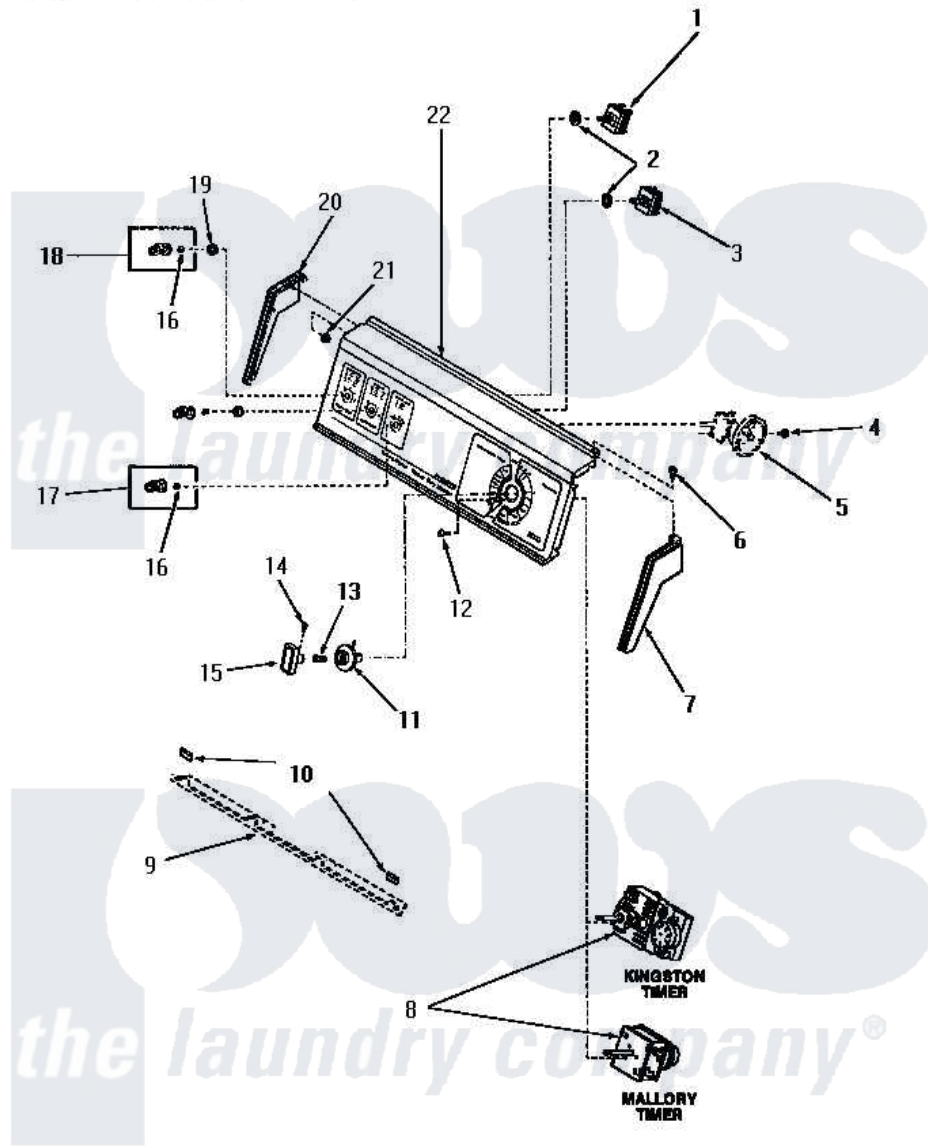

Amana FA6610 10 - CONTROL PANEL & CONTROLS

CONTROL PANEL AND CONTROLS

Amana [Residential Amana FA6610 Washer Parts](#) Parts Diagram 10 - CONTROL PANEL & CONTROLS
 Click on the part number to view part

Item	Original Part Number	Replaced By	Status	Part Description
1	24392		Not Available	SWITCH TEMP
2	91176			Lockwasher, 3/8 Intshkp
3	24431		Not Available	SPEED SWITCH
4	23962	W10116760		Screw
5	Y00000000		Not Available	SEE NOTE PRESSURE SWITCH
6	25232		Not Available	SCREW,8AB-18X7/8 OVAL
7	25123		Not Available	CONTROL HOOD END, RIGHT
8	26324		Not Available	TIMER
9	Y00000000		Not Available	SEE NOTE PANEL SUPPORT BRACKET
10	24859		Not Available	SLEEVE,SUPPORT ANGLE
11	26326		Not Available	TIMER KNOB INDICATOR
12	70212			Screw, 8-32 X 5/32 RD H
13	26319			Spring
14	26318			Screw, 8-32 X 1/4 Set S

15	27382	Not Available	TIMER KNOB
16	23392	Not Available	CLIP FOR 26816 KNOB
17	27379	Not Available	ASSY,KNOB-SWITCH
18	27379	Not Available	ASSY,KNOB-SWITCH
19	24205		Nut, Knurled 3/8-24
20	25124	Not Available	CONTROL HOOD END, LEFT
21	25126	5303284616	Clip
22	27367	Not Available	No Longer Available