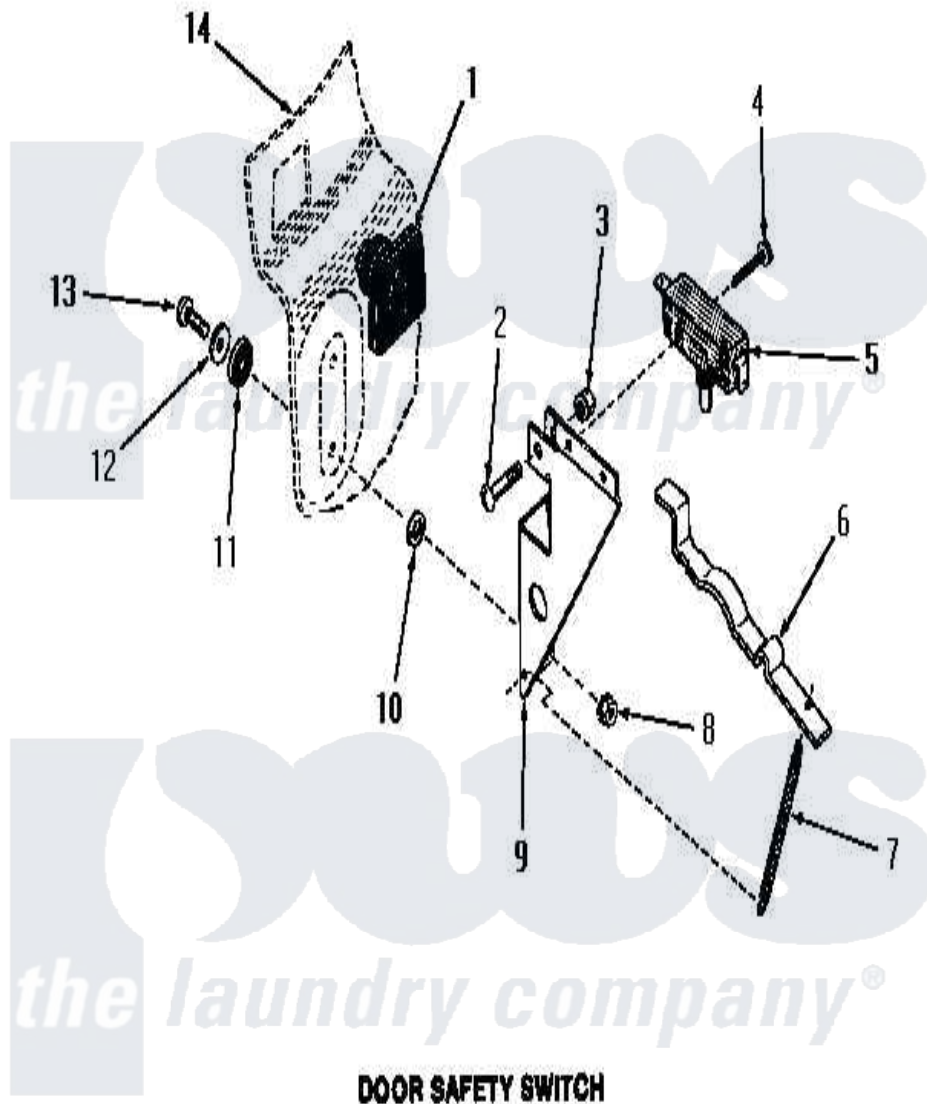

Amana FA6610 11 - DOOR SAFETY SWITCH

DOOR SAFETY SWITCH

Amana [Residential Amana FA6610 Washer Parts](#) Parts Diagram 11 - DOOR SAFETY SWITCH
 Click on the part number to view part

Item	Original Part Number	Replaced By	Status	Part Description
1	23591			Diaphragm
2	Y02370		Not Available	SCREW,10-24X15/16 HEX
3	22001			Nut, 10-24 Nylon Hex BR
4	51783			Screw, 6b-20 X 7/8 HeX
5	23540		Not Available	SWITCH
6	23592		Not Available	ARM
7	26766		Not Available	SPRING
8	23951	M0282009		Nut
9	22783		Not Available	BRACKET
10	21735		Not Available	LOCKWASHER,No.10 INTSHKP
11	02928		Not Available	WASHER
12	20492	M0270504		Washer
13	21081			Screw, 10-24 X 1/2 RD H
14	Y00000000		Not Available	SEE NOTE DRAIN TUB