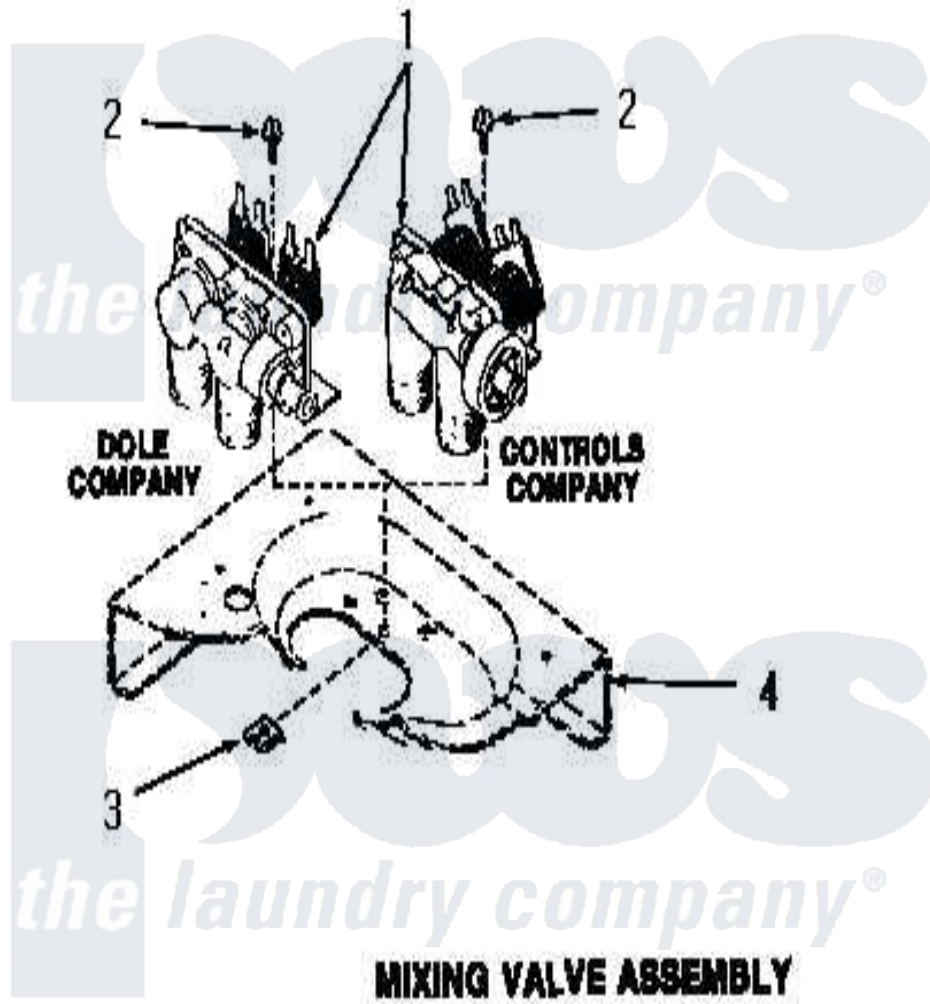

Amana FA6610 14 - MIXING VALVE ASSY

Amana Residential Amana FA6610 Washer Parts Parts Diagram 14 - MIXING VALVE ASSY
 Click on the part number to view part

Item	Original Part Number	Replaced By	Status	Part Description
1	25832	205613		Water Valve
2	23962	W10116760		Screw
3	23277		Not Available	NUT,SPEED
4	Y00000000		Not Available	SEE NOTE CABINET TOP