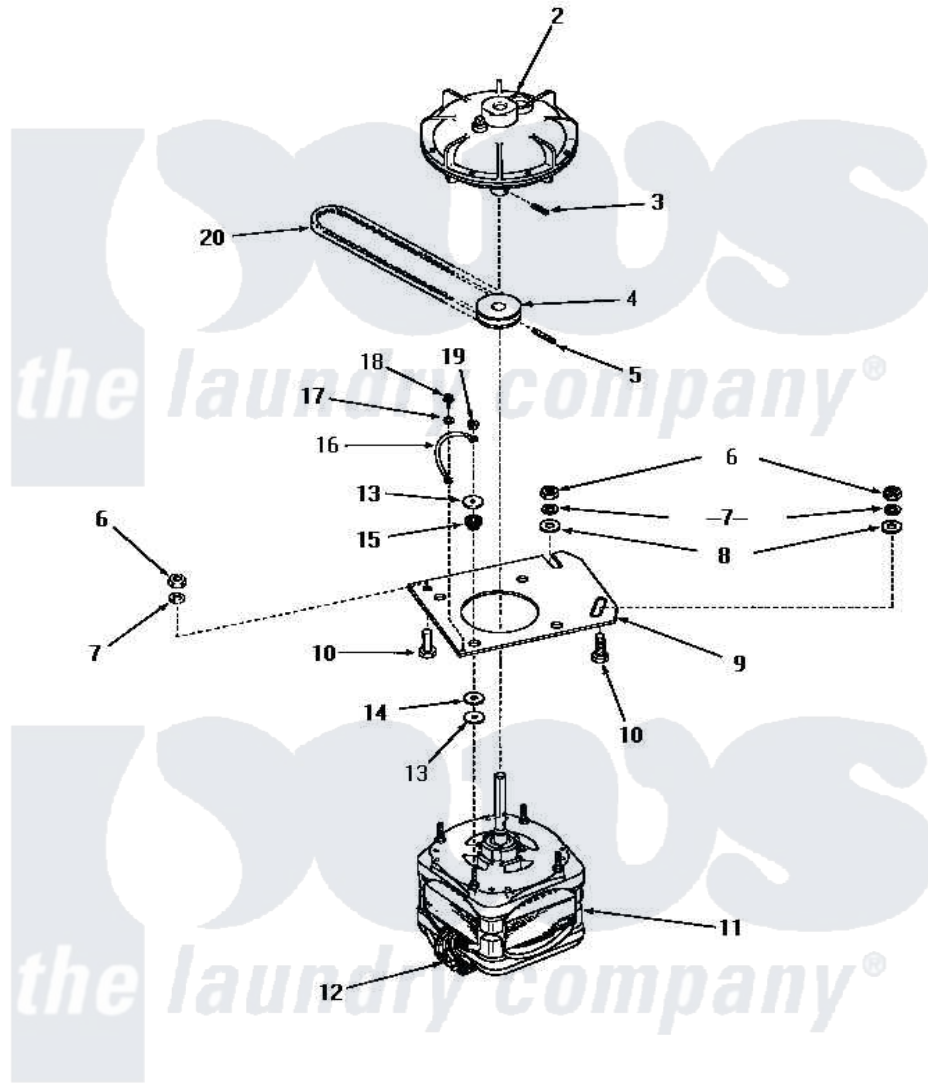

# Amana FA6610 15 - MOTOR, FLUID DRIVE & PUMP BELT

## MOTOR, FLUID DRIVE AND PUMP BELT

Amana [Residential Amana FA6610 Washer Parts](#) Parts Diagram 15 - MOTOR, FLUID DRIVE & PUMP BELT  
 Click on the part number to view part

Item	Original Part Number	Replaced By	Status	Part Description
2	<a href="#">24706</a>			Assembly, Fluid Drive
3	24703		Not Available	PIN,ROLL
4	<a href="#">26116</a>			Pulley, Drive
5	<a href="#">23750</a>			Pin, Roll
6	20274	<a href="#">62739</a>		Nut, Lock
7	<a href="#">20277</a>			Lockwasher, 3/8 Std X 3
8	<a href="#">20279</a>			Washer, 13/32 ID x 13/16 OD
9	23769		Not Available	PLATE,MOUNTING
10	20255		Not Available	SCREW,3/8-16 X 1 HEX H
11	<a href="#">26069</a>			X Assembly, Motor And Pulley
12	24142		Not Available	SWITCH,MOTOR
"	24139		Not Available	SWITCH,MOTOR
13	20103	<a href="#">M0270519</a>		Washer
14	<a href="#">20104</a>			Washer
15	20102		Not Available	WASHER
16	25484		Not Available	GROUND WIRE

17	21735	Not Available	LOCKWASHER, No. 10 INTSHKP
18	<a href="#">20530</a>		Screw, 10-24 x 3/8 Hex
19	<a href="#">23604</a>		Nut, Hex 10-32 Lock
20	23759	Not Available	BELT
NI	20299	Not Available	FLUID DRIVE FLUID-BULK