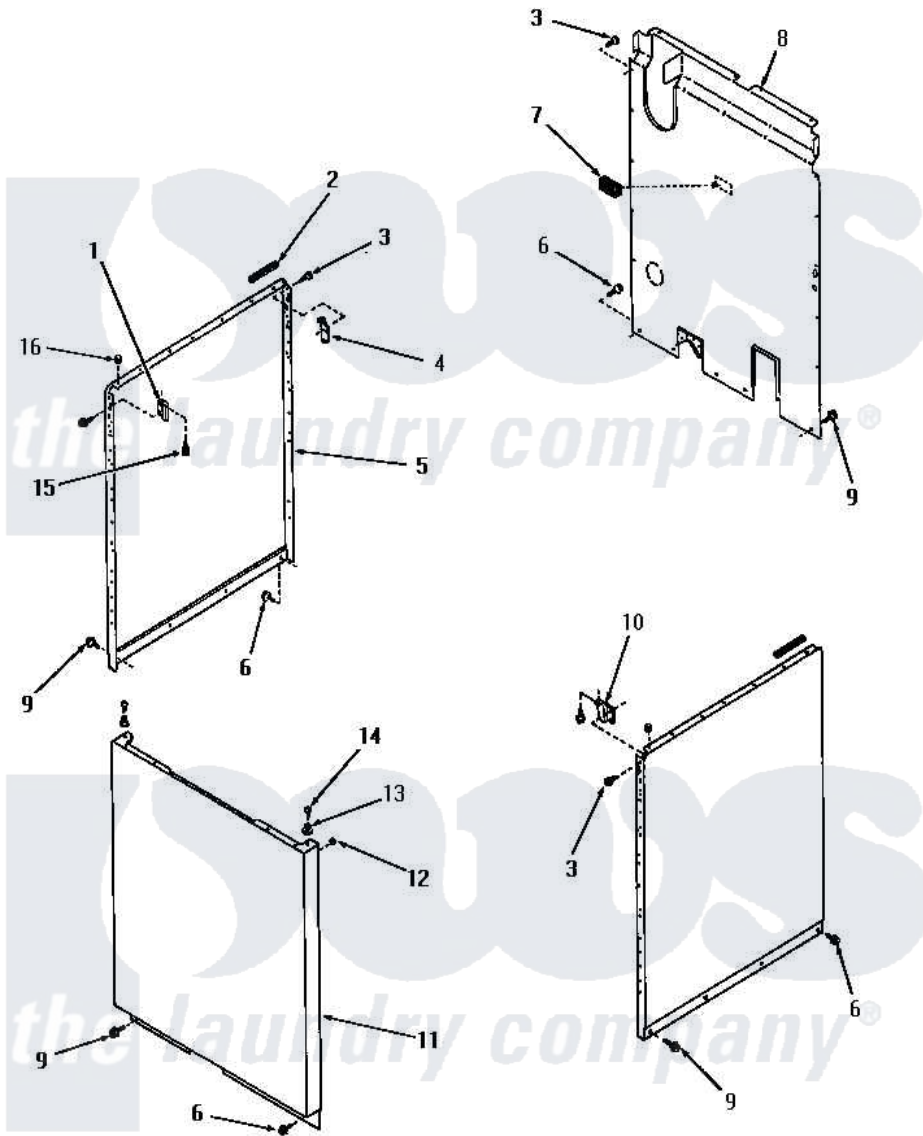

Amana FA6610 16 - PANELS

PANELS

Amana [Residential Amana FA6610 Washer Parts](#) Parts Diagram 16 - PANELS
 Click on the part number to view part

Item	Original Part Number	Replaced By	Status	Part Description
1	26691		Not Available	BRACKET,HOLD DOWN-L.H.
2	80312			Bumper Pad
3	51784		Not Available	SCREW,10B-16 X 1/2 HEX
4	52487			Lug, Hold-Down
5	26821K		Not Available	SIDE PANEL, RIGHT OR LEFT, COF
"	26821A		Not Available	PANEL,SIDE
"	26821C		Not Available	SIDE PANEL, RIGHT OR LEFT, COP
"	26821L		Not Available	PANEL,SIDE
"	26821H		Not Available	PANEL,SIDE
"	26821W		Not Available	SIDE PANEL, LEFT OR RIGHT, WHI
6	26415	27001200		Screw
7	23257		Not Available	PAD,BUMPER
8	24342GR		Not Available	REAR PANEL, GRAY
9	26592		Not Available	HEX HEAD SCREW

10	26690	Not Available	BRACKET,HOLD DOWN-R.H.
11	26822A	Not Available	PANEL,FRONT
"	26822K	Not Available	FRONT PANEL, COFFEE
"	26822C	Not Available	LOADING DOOR, COPPERTONE
"	26822L	Not Available	PANEL,FRONT
"	26822H	Not Available	PANEL,FRONT
"	26822W	Not Available	LOADING DOOR, WHITE
12	20387		Bumper
13	23020	Not Available	MOUNT,PANEL
14	Q6535	Not Available	SCREW,10B-16 X 3/4 ROU
15	23008		Screw, 10-24 X 3/4 Sems
16	21176		Bumper