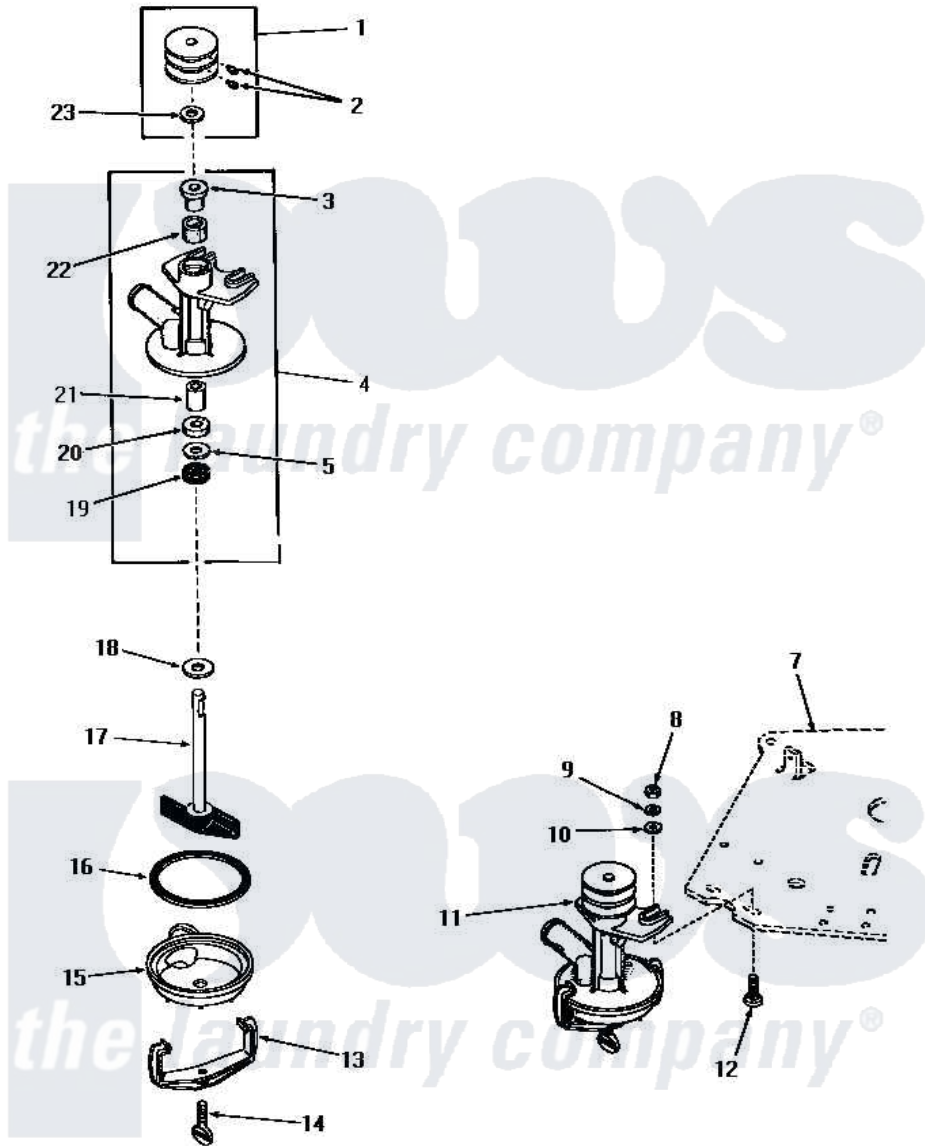

# Amana FA6610 19 - PUMP ASSY

## PUMP ASSEMBLY

Amana [Residential Amana FA6610 Washer Parts](#) Parts Diagram 19 - PUMP ASSY

[Click on the part number to view part](#)

Item	Original Part Number	Replaced By	Status	Part Description
1	23770		Not Available	ASSY,PULLEY
2	<a href="#">02771</a>			Screw, 1/4-20 x 3/8 Hex S
3	<a href="#">20072</a>			Bearing
4	20763		Not Available	PUMP BODY
5	<a href="#">20093</a>			Washer, 29/64 ID x 63/64 OD
7	Y00000000		Not Available	SEE NOTE MOUNTING PLATE
8	20275	<a href="#">27001225</a>		Nut, Jam Mid Lock 1/4-20
9	<a href="#">03189</a>			LoCkwasher, 1/4 Std-C P
10	<a href="#">20176</a>			Washer, .2656 ID x 9/16 OD
11	25178		Not Available	ASSY,PUMP
12	<a href="#">24390</a>			Bolt
13	<a href="#">20066</a>			Clamp, Pump
14	<a href="#">20161</a>			Screw, 5/16-18 X 1-1/16
15	04316		Not Available	BOTTOM,PUMP
16	20097		Not Available	GASKET
17	04372		Not Available	ASSY,IMPELLER

18	<a href="#">20099</a>		Washer, .440idx1.125odx
19	<a href="#">20095</a>		Seal
20	<a href="#">20094</a>		Packing Material
21	<a href="#">20071</a>		Bearing
22	<a href="#">26479</a>		Wick
23	26919	Not Available	WASHER,PUMP PULLEY
NI	<a href="#">131P3</a>		Kit, Pump Kt85