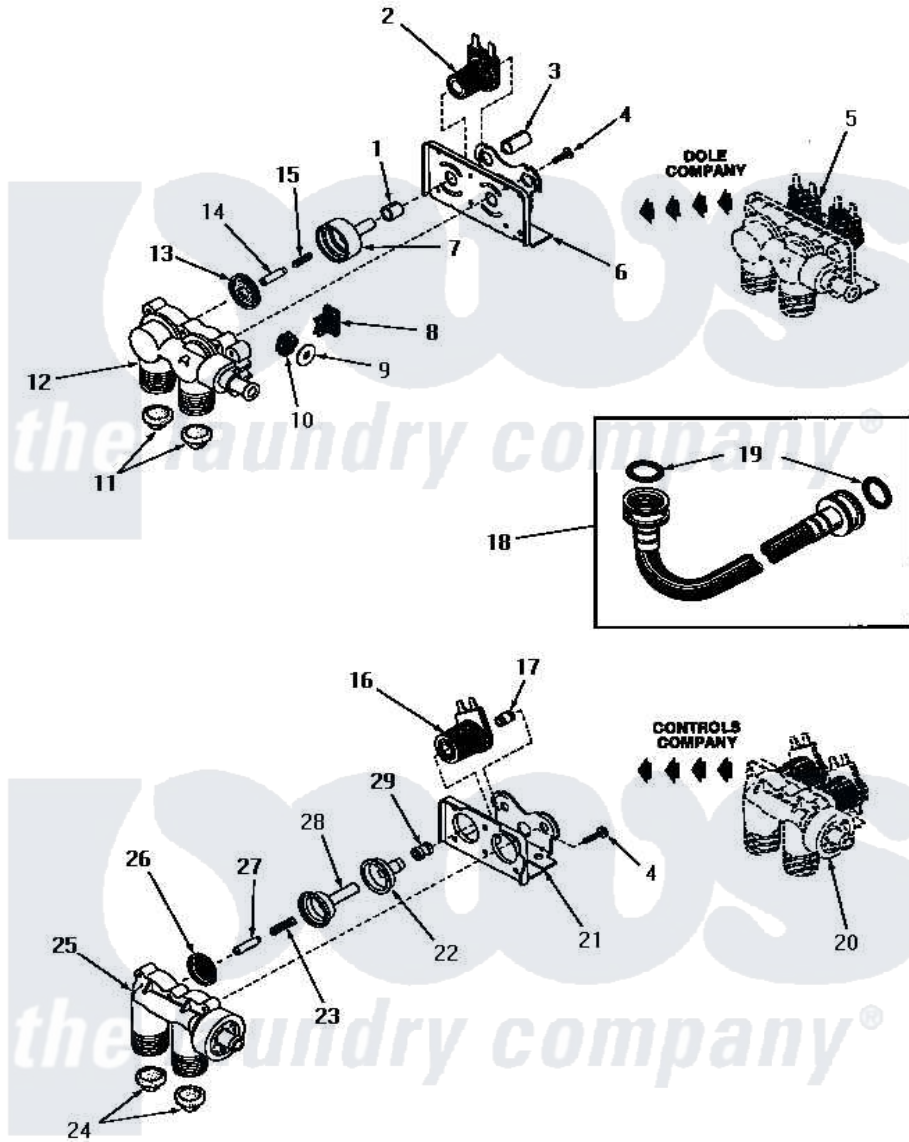

# Amana FA6611 01 - 25832 & 25833 MIXING VALVE ASSEMBLIES

**25832 and 25833 MIXING VALVE ASSEMBLIES**  
(See Page 18 for complete assembly)

Amana [Residential Amana FA6611 Washer Parts](#) Parts Diagram 01 - 25832 & 25833 MIXING VALVE ASSEMBLIES  
Click on the part number to view part

Item	Original Part Number	Replaced By	Status	Part Description
1	24129		Not Available	SLEEVE,SHORT
2	24126	<a href="#">33930</a>		Valve, Mixing
3	24128		Not Available	SLEEVE,LONG
4	25817C		Not Available	SCREW
5	Y00000000		Not Available	SEE NOTE MIXING VALVE ASSEMBLY
6	Y24127		Not Available	MOUNTING BRACKET
7	<a href="#">24130</a>			Guide, Armature
8	Y24135		Not Available	PLUG,FLOW REGULATOR
9	23224G		Not Available	DIFFUSER
10	<a href="#">23224C</a>			Regulator, Flow
11	24122	<a href="#">22002960</a>		Strainer, Washer Inlet
12	<a href="#">24125</a>			Body, Valve
13	24134		Not Available	DIAPHRAGM
14	24132		Not Available	ARMATURE
15	24131		Not Available	SPRING
16	24596A		Not Available	SOLENOID

17	25817M	Not Available	SOLENOID PLUG
18	20241	<a href="#">EZ20241</a>	20 x 24 x 1 Filter 1 Metal Side
19	20290	<a href="#">Y013783</a>	Washer, Inlet Hose
20	Y00000000	Not Available	SEE NOTE MIXING VALVE ASSEMBLY
21	25817B	Not Available	MOUNTING BRACKET
22	25817E	Not Available	SLEEVE, GUIDE xREPLACE
23	25817G	Not Available	SPRING
24	24122	<a href="#">22002960</a>	Strainer, Washer Inlet
25	24123	Not Available	VALVE BODY
26	25817K	Not Available	DIAPHRAGM
27	25817H	Not Available	ARMATURE
28	25817F	Not Available	ARMATURE GUIDE
29	25817D	Not Available	SLEEVE ADAPTER