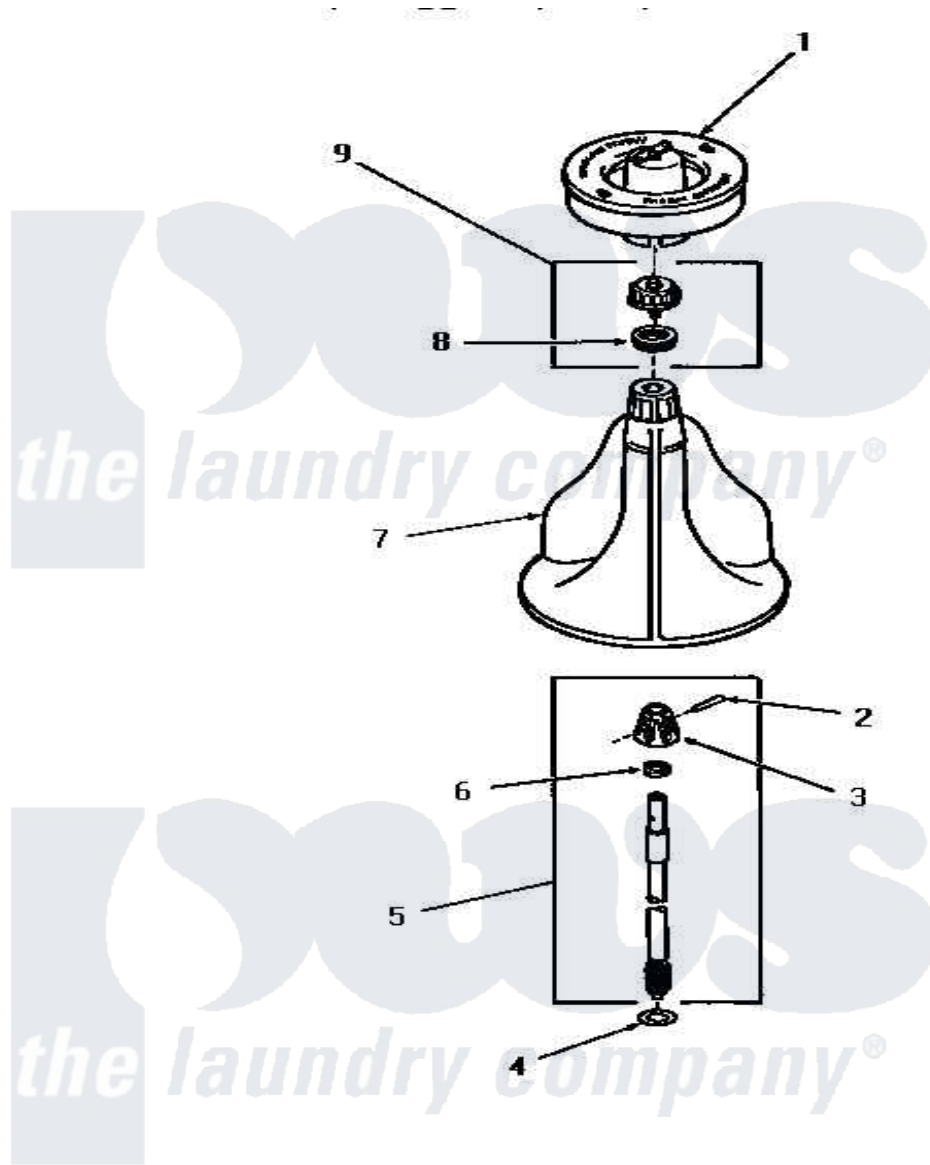

# Amana FA6611 04 - AGITATOR, SHAFT & FABRIC SOFTENER DISP

## AGITATOR, SHAFT AND FABRIC SOFTENER DISPENSER

Amana Residential Amana FA6611 Washer Parts Parts Diagram 04 - AGITATOR, SHAFT & FABRIC SOFTENER DISP  
 Click on the part number to view part

Item	Original Part Number	Replaced By	Status	Part Description
1	23546		Not Available	ASSY,DISPENSER-FAB-SOF
2	<a href="#">20243</a>			Pin, Taper
3	20056		Not Available	BLOCK, DRIVE
4	<a href="#">22135</a>			Washer
5	21751	<a href="#">21751P</a>		Assyshaft
6	20057	<a href="#">222T017P01</a>		Washer FIB 21/32 ID X 1156 OD X 1/8
7	25975		Not Available	ASSY,AGITATOR
8	<a href="#">21036</a>			Clip, Cable
9	<a href="#">26015</a>			Assembly, Cap And Ring-Agitator
"	<a href="#">26014</a>			Assembly, Cap And Ring-Agitator