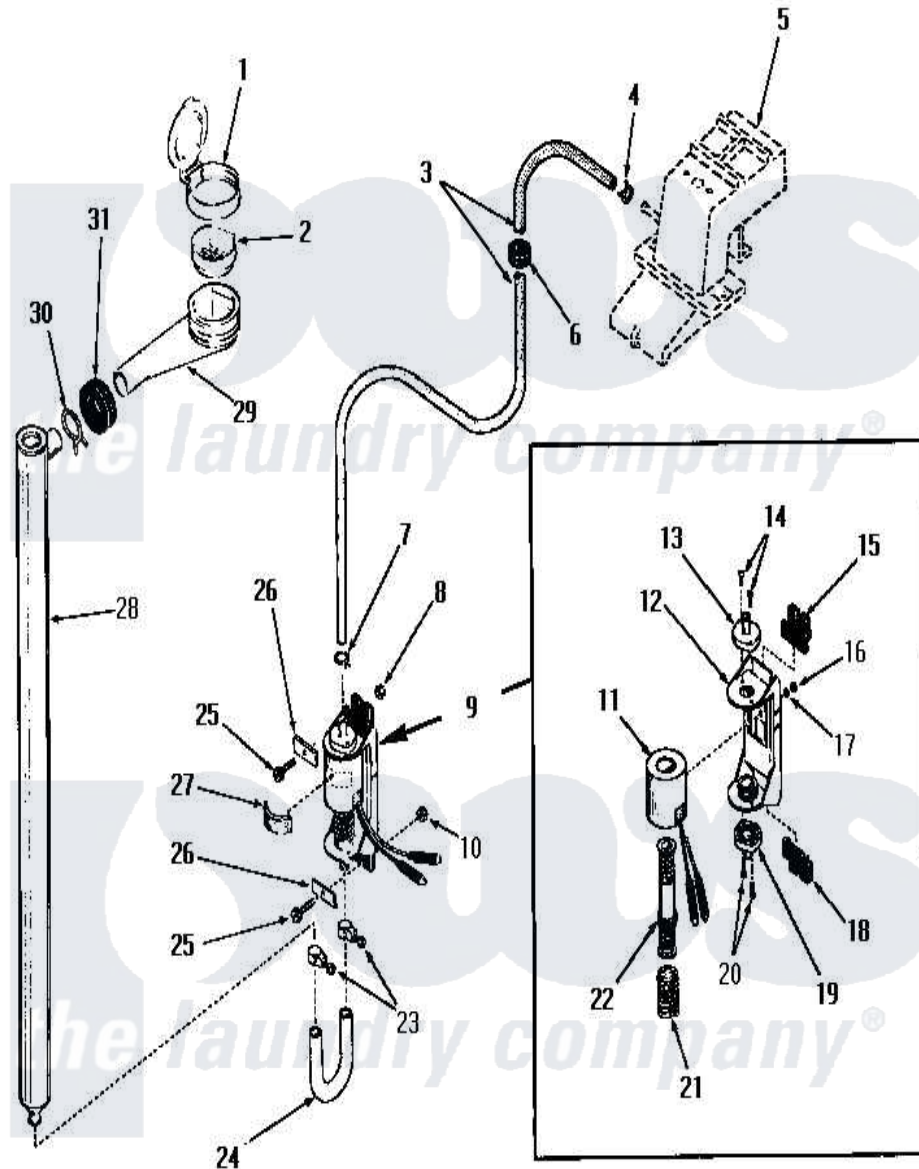

# Amana FA6611 05 - BLEACH DISPENSER

Amana [Residential Amana FA6611 Washer Parts](#) Parts Diagram 05 - BLEACH DISPENSER  
 Click on the part number to view part

Item	Original Part Number	Replaced By	Status	Part Description
1	22484		Not Available	BLEACH LID
2	<a href="#">21984</a>			Cover, Dispenser
3	22300		Not Available	HOSE
4	23410		Not Available	HOSE CLAMP
5	Y00000000		Not Available	SEE NOTE WATER INLET
6	22299		Not Available	GROMMET
7	22295		Not Available	HOSE CLAMP
8	<a href="#">22001</a>			Nut, 10-24 Nylon Hex BR
9	<a href="#">22337</a>			Pump, Bleach
10	<a href="#">22001</a>			Nut, 10-24 Nylon Hex BR
11	22337B		Not Available	COIL AND FRAME
12	22337A		Not Available	BASE
13	22337E		Not Available	HOSE CONNECTOR
14	51356		Not Available	SCREW,6-32 X 5/16 RD H
15	22337F		Not Available	ISOLATION MOUNT
16	22337G		Not Available	NUT

17	21735	Not Available	LOCKWASHER,No.10 INTSHKP
18	22337F	Not Available	ISOLATION MOUNT
19	22337E	Not Available	HOSE CONNECTOR
20	51356	Not Available	SCREW,6-32 X 5/16 RD H
21	22337D	Not Available	SPRING
22	22337C	Not Available	ARMATURE AND VALVE
23	24604	Not Available	HOSE CLAMP
24	22302	Not Available	HOSE
25	25989	Not Available	HEX HEAD SCREW
26	Y22287	Not Available	BLEACH PUMP BRACKET
27	25220	Not Available	BUMPER
28	22303	Not Available	TUBE,BLEACH
29	22377	Not Available	DISPENSER xREPLACE
30	Y03640	Not Available	CLAMP
31	20118	Not Available	GROMMET,1982 INV