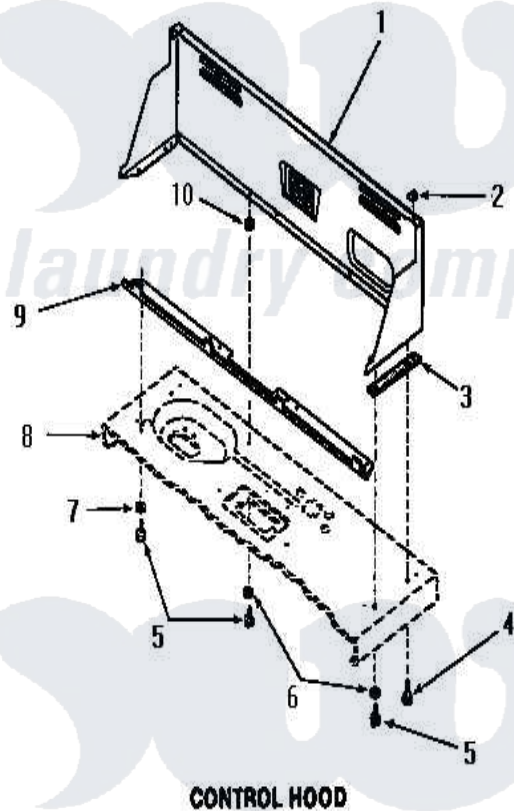

Amana FA6611 09 - CONTROL HOOD

Amana [Residential Amana FA6611 Washer Parts](#) Parts Diagram 09 - CONTROL HOOD
 Click on the part number to view part

Item	Original Part Number	Replaced By	Status	Part Description
1	26820W		Not Available	CONTROL HOOD, WHITE
"	26820H		Not Available	CONTROL HOOD GOLD
"	26820L		Not Available	CONTROL HOOD, ALMOND
"	26820C		Not Available	CONTROL HOOD, COPPERTONE
"	26820K		Not Available	CONTROL HOOD, COFFEE
"	26820A		Not Available	CONTROL HOOD, AVOCADO
2	24522			Nut, Speed-8ab-18 C1995
3	23028		Not Available	GASKET,CONTROL BOX END
4	25724		Not Available	HEX HEAD SCREW
5	52150	489464		Screw
6	20493			Washer, 11/64 ID x 3/8 OD
7	20493			Washer, 11/64 ID x 3/8 OD
8	Y00000000		Not Available	SEE NOTE CABINET TOP
9	23360		Not Available	ANGLE
10	23425		Not Available	WASHER,7/32IDX7/16ODX.