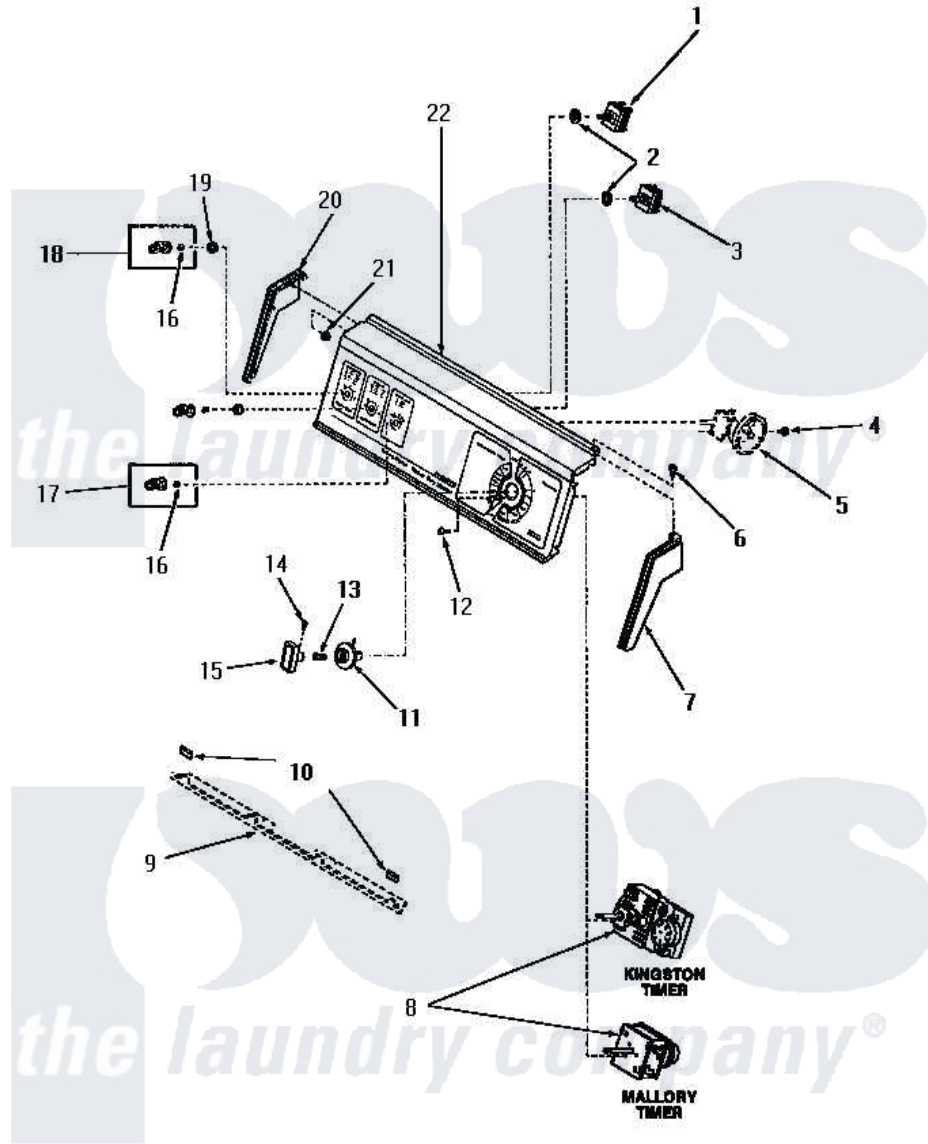

Amana FA6611 10 - CONTROL PANEL & CONTROLS

CONTROL PANEL AND CONTROLS

Amana [Residential Amana FA6611 Washer Parts](#) Parts Diagram 10 - CONTROL PANEL & CONTROLS
 Click on the part number to view part

| Item | Original Part Number | Replaced By | Status | Part Description |
|------|-----------------------|---------------------------|---------------|--------------------------------|
| 1 | 24392 | | Not Available | SWITCH TEMP |
| 2 | 91176 | | | Lockwasher, 3/8 Intshkp |
| 3 | 24431 | | Not Available | SPEED SWITCH |
| 4 | 23962 | W10116760 | | Screw |
| 5 | Y00000000 | | Not Available | SEE NOTE PRESSURE SWITCH |
| 6 | 25232 | | Not Available | SCREW,8AB-18X7/8 OVAL |
| 7 | 25123 | | Not Available | CONTROL HOOD END, RIGHT |
| 8 | 26324 | | Not Available | TIMER |
| 9 | Y00000000 | | Not Available | SEE NOTE PANEL SUPPORT BRACKET |
| 10 | 24859 | | Not Available | SLEEVE,SUPPORT ANGLE |
| 11 | 26326 | | Not Available | TIMER KNOB INDICATOR |
| 12 | 70212 | | | Screw, 8-32 X 5/32 RD H |
| 13 | 26319 | | | Spring |
| 14 | 26318 | | | Screw, 8-32 X 1/4 Set S |

| | | | |
|----|-----------------------|----------------------------|------------------------|
| 15 | 27382 | Not Available | TIMER KNOB |
| 16 | 23392 | Not Available | CLIP FOR 26816 KNOB |
| 17 | 27379 | Not Available | ASSY,KNOB-SWITCH |
| 18 | 27379 | Not Available | ASSY,KNOB-SWITCH |
| 19 | 24205 | | Nut, Knurled 3/8-24 |
| 20 | 25124 | Not Available | CONTROL HOOD END, LEFT |
| 21 | 25126 | 5303284616 | Clip |
| 22 | 27367 | Not Available | No Longer Available |