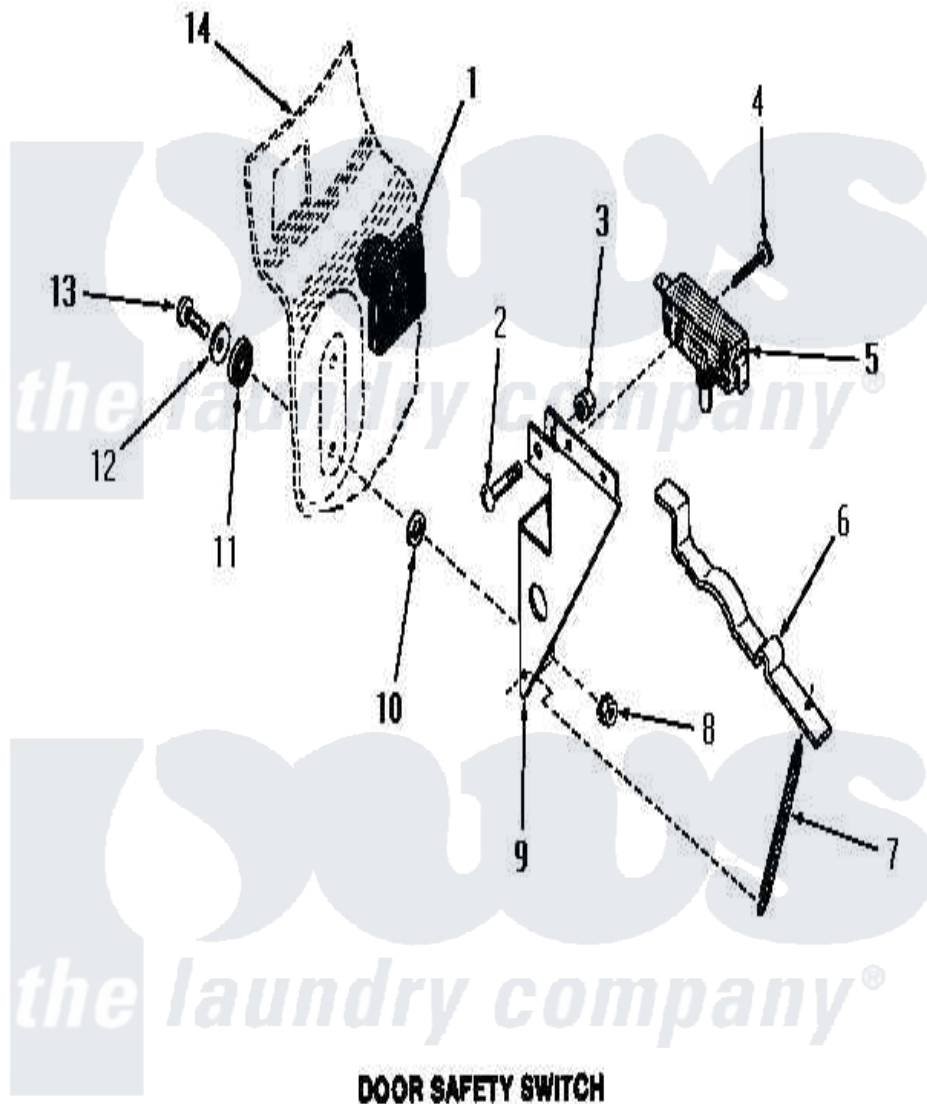

Amana FA6611 11 - DOOR SAFETY SWITCH

DOOR SAFETY SWITCH

Amana [Residential Amana FA6611 Washer Parts](#) Parts Diagram 11 - DOOR SAFETY SWITCH
 Click on the part number to view part

Item	Original Part Number	Replaced By	Status	Part Description
1	23591			Diaphragm
2	Y02370		Not Available	SCREW,10-24X15/16 HEX
3	22001			Nut, 10-24 Nylon Hex BR
4	51783			Screw, 6b-20 X 7/8 HeX
5	23540		Not Available	SWITCH
6	23592		Not Available	ARM
7	26766		Not Available	SPRING
8	23951	M0282009		Nut
9	22783		Not Available	BRACKET
10	21735		Not Available	LOCKWASHER,No.10 INTSHKP
11	02928		Not Available	WASHER
12	20492	M0270504		Washer
13	21081			Screw, 10-24 X 1/2 RD H
14	Y00000000		Not Available	SEE NOTE DRAIN TUB