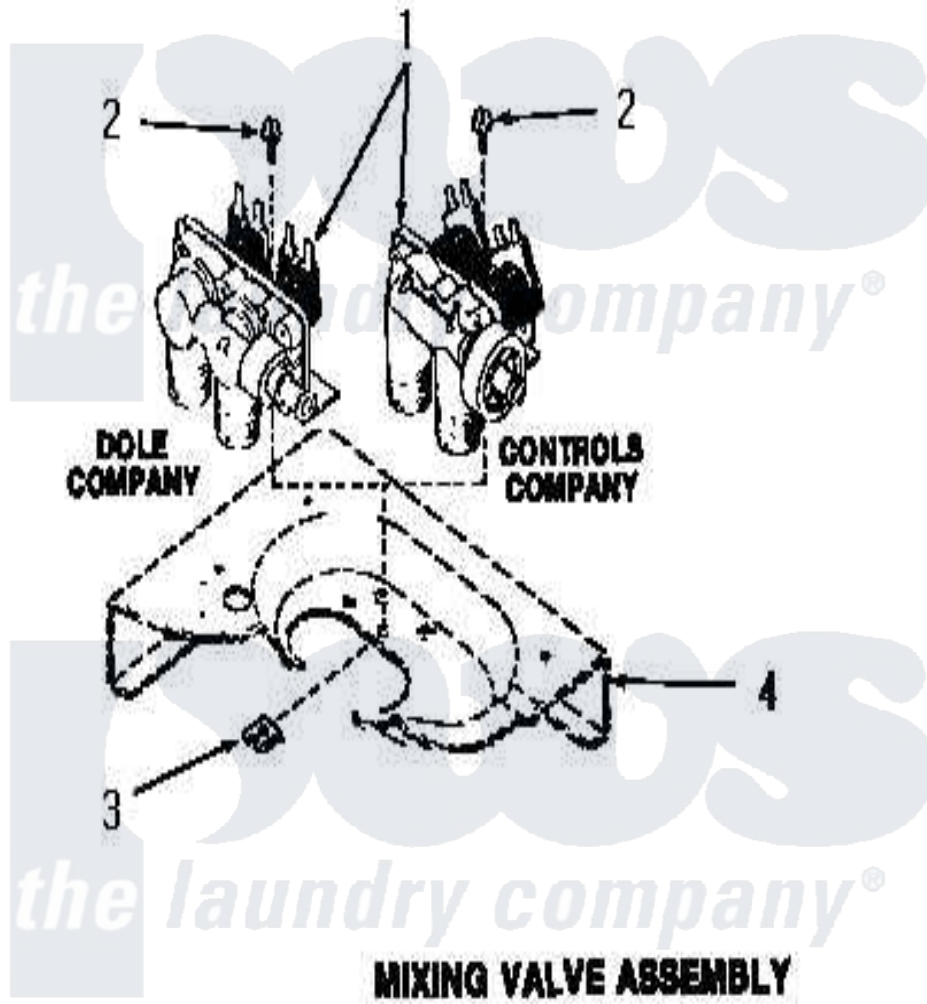

# Amana FA6611 14 - MIXING VALVE ASSY

Amana [Residential Amana FA6611 Washer Parts](#) Parts Diagram 14 - MIXING VALVE ASSY  
 Click on the part number to view part

Item	Original Part Number	Replaced By	Status	Part Description
1	25832	<a href="#">205613</a>		Water Valve
2	23962	<a href="#">W10116760</a>		Screw
3	23277		Not Available	NUT,SPEED
4	Y00000000		Not Available	SEE NOTE CABINET TOP