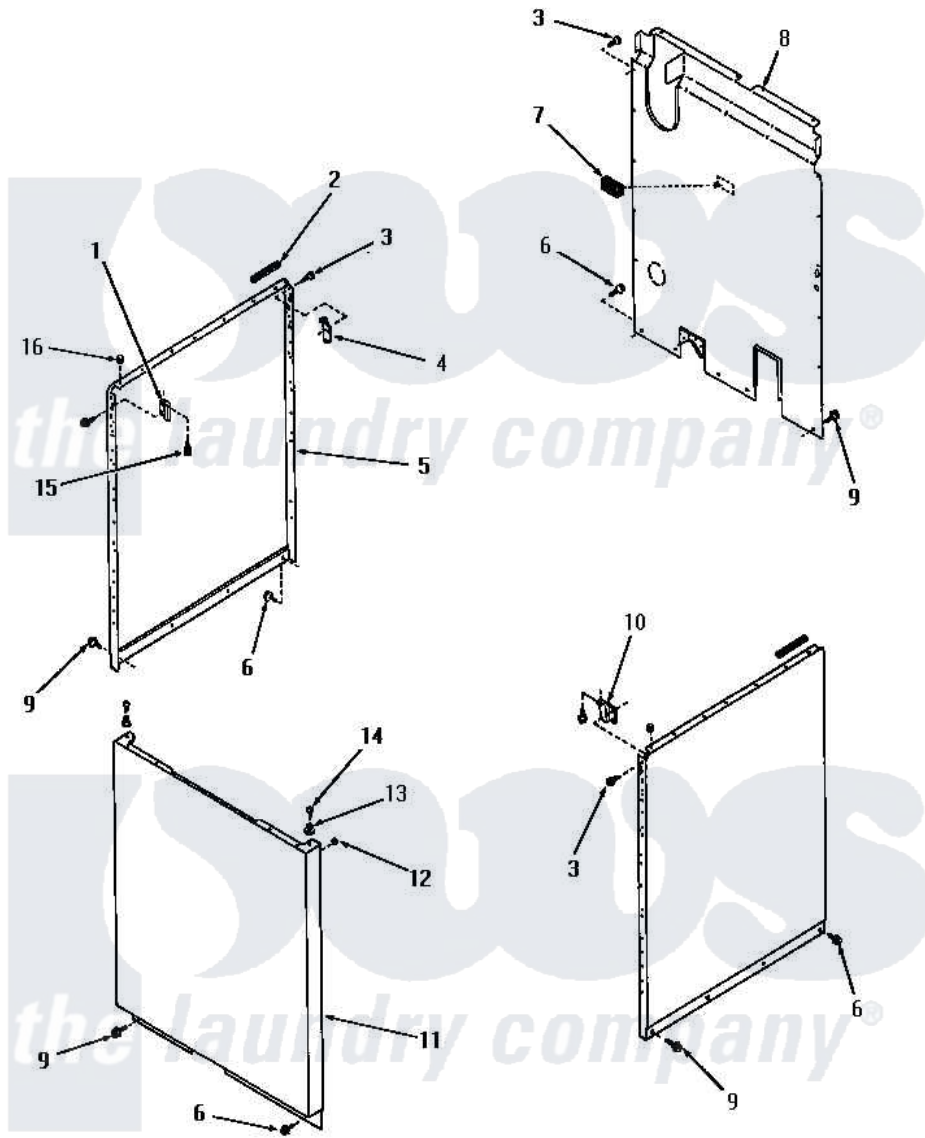

# Amana FA6611 16 - PANELS

## PANELS

Amana [Residential Amana FA6611 Washer Parts](#) Parts Diagram 16 - PANELS  
 Click on the part number to view part

Item	Original Part Number	Replaced By	Status	Part Description
1	26691		Not Available	BRACKET,HOLD DOWN-L.H.
2	<a href="#">80312</a>			Bumper Pad
3	51784		Not Available	SCREW,10B-16 X 1/2 HEX
4	<a href="#">52487</a>			Lug, Hold-Down
5	26821K		Not Available	SIDE PANEL, RIGHT OR LEFT, COF
"	26821A		Not Available	PANEL,SIDE
"	26821C		Not Available	SIDE PANEL, RIGHT OR LEFT, COP
"	26821L		Not Available	PANEL,SIDE
"	26821H		Not Available	PANEL,SIDE
"	26821W		Not Available	SIDE PANEL, LEFT OR RIGHT, WHI
6	26415	<a href="#">27001200</a>		Screw
7	23257		Not Available	PAD,BUMPER
8	24342GR		Not Available	REAR PANEL, GRAY
9	26592		Not Available	HEX HEAD SCREW

10	26690	Not Available	BRACKET,HOLD DOWN-R.H.
11	26822A	Not Available	PANEL,FRONT
"	26822K	Not Available	FRONT PANEL, COFFEE
"	26822C	Not Available	LOADING DOOR, COPPERTONE
"	26822L	Not Available	PANEL,FRONT
"	26822H	Not Available	PANEL,FRONT
"	26822W	Not Available	LOADING DOOR, WHITE
12	<a href="#">20387</a>		Bumper
13	23020	Not Available	MOUNT,PANEL
14	Q6535	Not Available	SCREW,10B-16 X 3/4 ROU
15	<a href="#">23008</a>		Screw, 10-24 X 3/4 Sems
16	<a href="#">21176</a>		Bumper