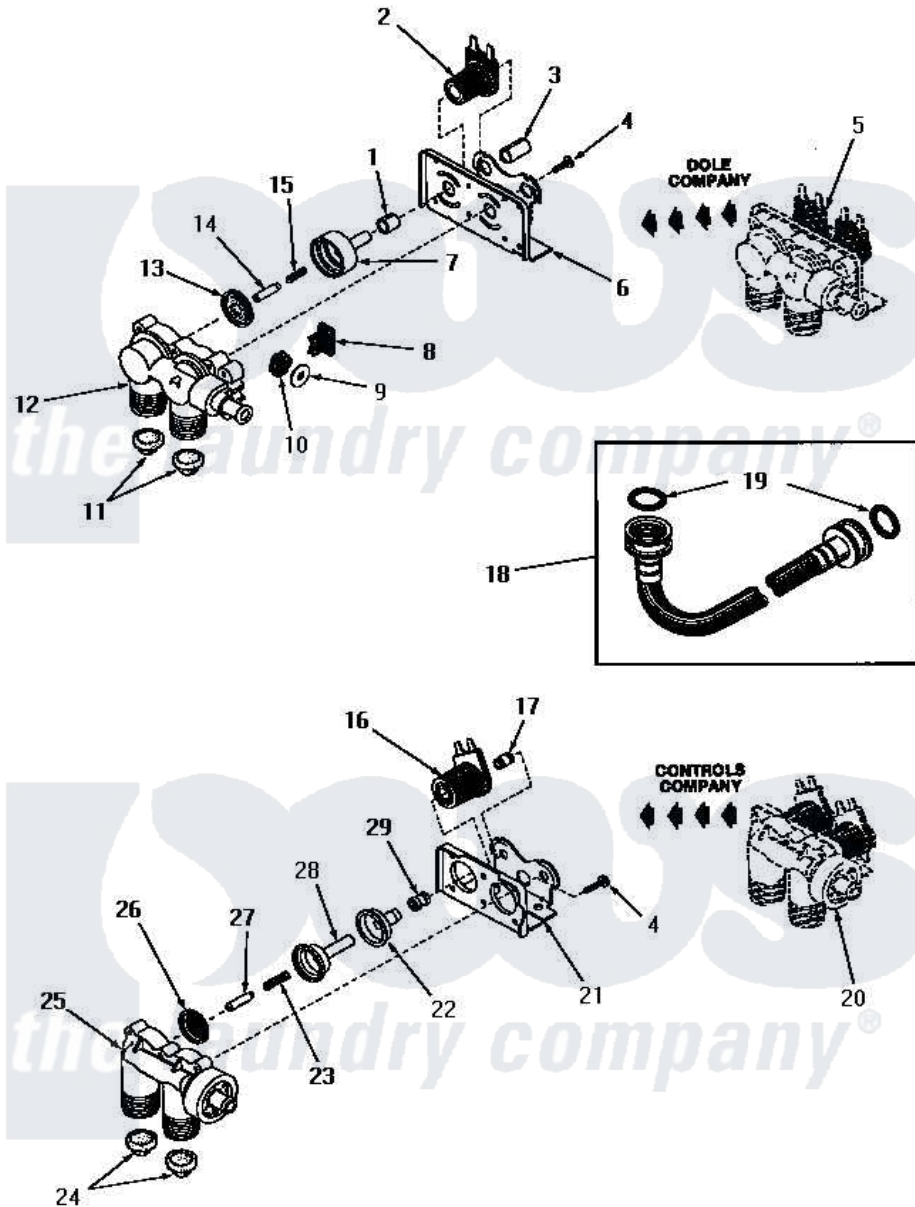

Amana FA9101 01 - 25832 AND 25833 MIXING VALVE ASSEMBLIES

Amana Residential Amana FA9101 Washer Parts Parts Diagram 01 - 25832 AND 25833 MIXING VALVE ASSEMBLIES
 Click on the part number to view part

Item	Original Part Number	Replaced By	Status	Part Description
1	24129		Not Available	SLEEVE,SHORT
2	24126	33930		Valve, Mixing
3	24128		Not Available	SLEEVE,LONG
4	25817C		Not Available	SCREW
5	Y00000000		Not Available	SEE NOTE MIXING VALVE ASSEMBLY
6	Y24127		Not Available	MOUNTING BRACKET
7	24130			Guide, Armature
8	Y24135		Not Available	PLUG,FLOW REGULATOR
9	23224G		Not Available	DIFFUSER
10	23224C			Regulator, Flow
11	24122	22002960		Strainer, Washer Inlet
12	24125			Body, Valve
13	24134		Not Available	DIAPHRAGM
14	24132		Not Available	ARMATURE
15	24131		Not Available	SPRING
16	24596A		Not Available	SOLENOID

17	25817M		Not Available	SOLENOID PLUG
18	20241	EZ20241		20 x 24 x 1 Filter 1 Metal Side
19	20290	Y013783		Washer, Inlet Hose
20	Y00000000		Not Available	SEE NOTE MIXING VALVE ASSEMBLY
21	25817B		Not Available	MOUNTING BRACKET
22	25817E		Not Available	SLEEVE, GUIDE xREPLACE
23	25817G		Not Available	SPRING
24	24122	22002960		Strainer, Washer Inlet
25	24123		Not Available	VALVE BODY
26	25817K		Not Available	DIAPHRAGM
27	25817H		Not Available	ARMATURE
28	25817F		Not Available	ARMATURE GUIDE
29	25817D		Not Available	SLEEVE ADAPTER