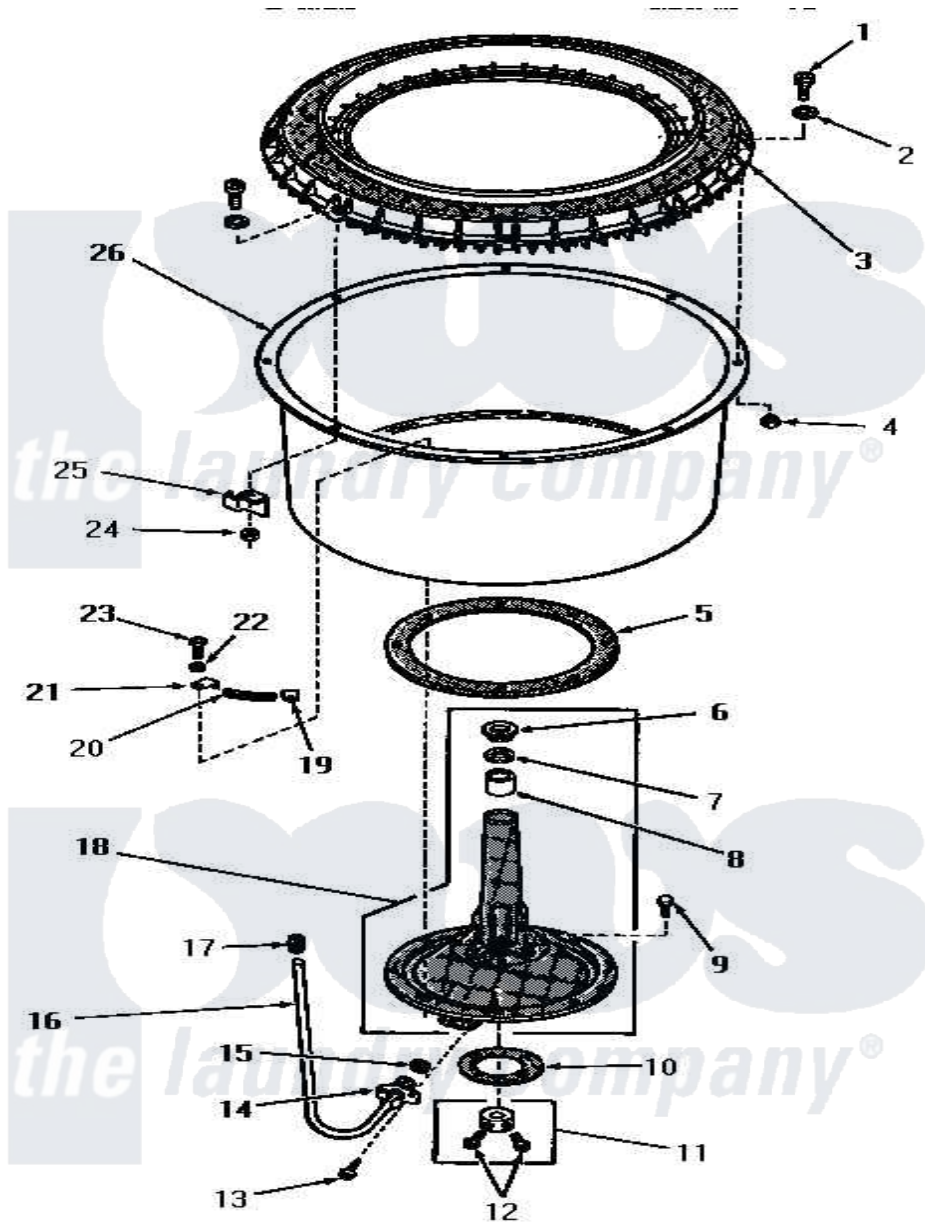

Amana FA9101 03 - AGITATOR POST AND SPIN TUB

Amana Residential Amana FA9101 Washer Parts Parts Diagram 03 - AGITATOR POST AND SPIN TUB
 Click on the part number to view part

Item	Original Part Number	Replaced By	Status	Part Description
1	25251	EZ25251		25 x 25 x 1 Filter 1 Metal Side
2	25100			Washer, 17/64 ID x 1/2 OD
3	24931		Not Available	BALANCE RING
4	25250			Nut, 1/4-20 Hex Nyllock
5	22449		Not Available	GASKET
6	23685			Bearing
7	23684			Seal
8	23686			Bearing
9	20261			Screw, Cap
10	20120			Gasket
11	20377			Collar Assembly
12	23481	02422		Screw, 1/4-20 X 1/2 HeX
13	20852		Not Available	SCREW, 10-24 X 1/2 HEX
14	26046			Bracket, Sediment Tube
15	20110			Gasket
16	25980			Tube, Sediment

17	22361		Sleeve
18	26016	2-6016	Wheel 71/2x6
19	22446		Clip
20	22144		Spring
21	22447		Clip
22	20121	Not Available	GASKET
23	20260		Screw, 5/16-18 X 3/4 RD
24	26678		Nut, Self-Locking
25	22025		Bracket
26	25976	Not Available	TUB,SPIN-SS
NI	243P3	Not Available	KIT,AGITATOR POST