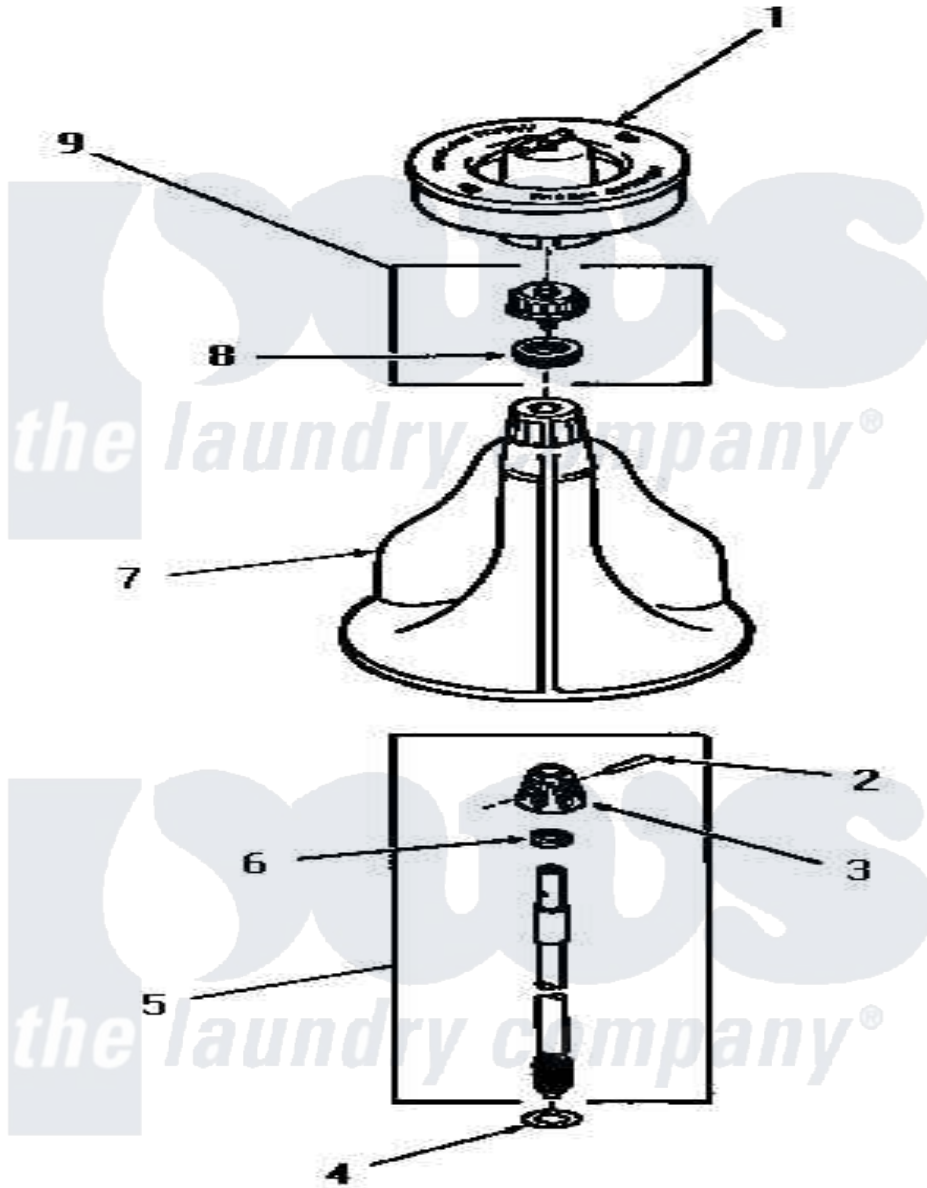

Amana FA9101 04 - AGITATOR, SHAFT & FABRIC SOFTENER DISP

Amana Residential Amana FA9101 Washer Parts Parts Diagram 04 - AGITATOR, SHAFT & FABRIC SOFTENER DISP
 Click on the part number to view part

Item	Original Part Number	Replaced By	Status	Part Description
1	23546		Not Available	ASSY,DISPENSER-FAB-SOF
2	20243			Pin, Taper
3	20056		Not Available	BLOCK, DRIVE
4	22135			Washer
5	21751	21751P		Assyshaft
6	20057	222T017P01		Washer FIB 21/32 ID X 1156 OD X 1/8
7	25975		Not Available	ASSY,AGITATOR
8	21036			Clip, Cable
9	26015			Assembly, Cap And Ring-Agitator
"	26014			Assembly, Cap And Ring-Agitator