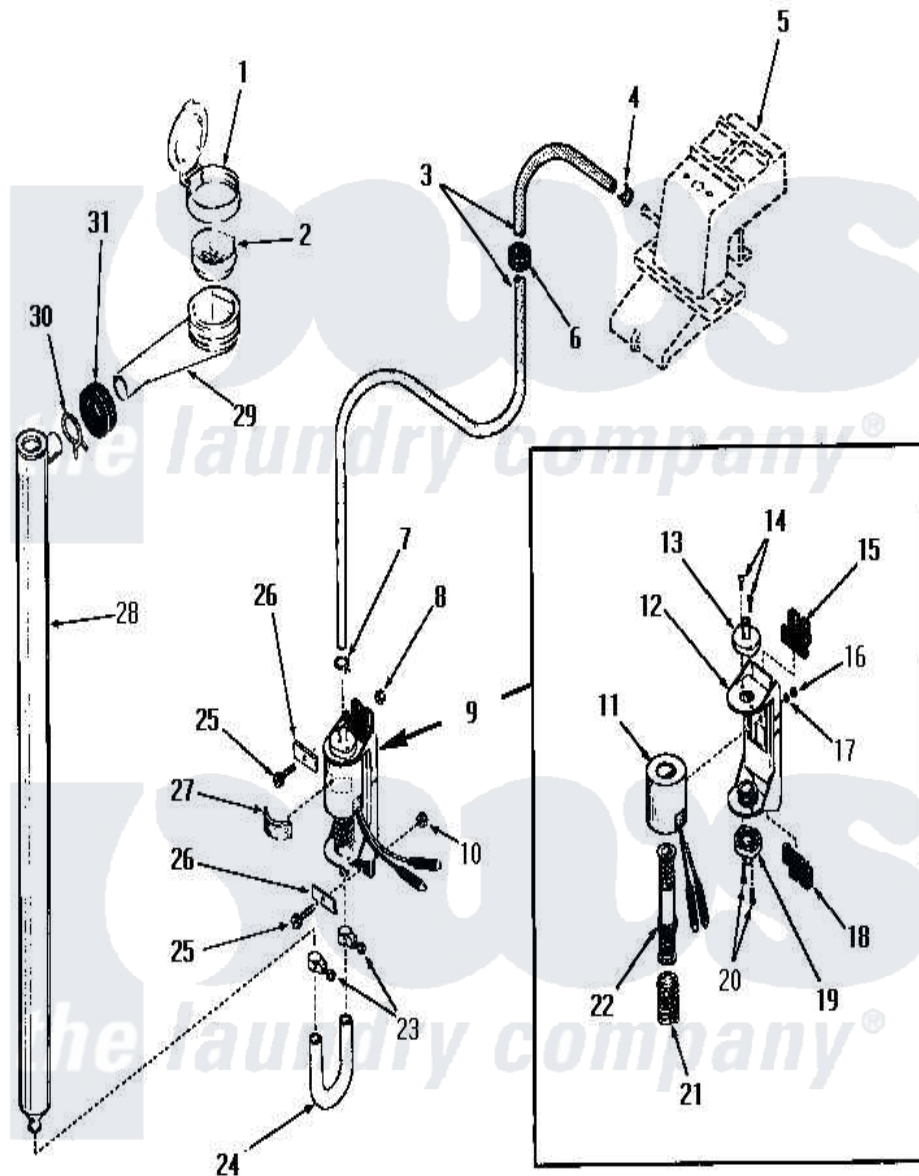

Amana FA9101 05 - BLEACH DISPENSER

Amana [Residential Amana FA9101 Washer Parts](#) Parts Diagram 05 - BLEACH DISPENSER
 Click on the part number to view part

Item	Original Part Number	Replaced By	Status	Part Description
1	22484		Not Available	BLEACH LID
2	21984			Cover, Dispenser
3	22300		Not Available	HOSE
4	23410		Not Available	HOSE CLAMP
5	Y00000000		Not Available	SEE NOTE WATER INLET
6	22299		Not Available	GROMMET
7	22295		Not Available	HOSE CLAMP
8	22001			Nut, 10-24 Nylon Hex BR
9	22337			Pump, Bleach
10	22001			Nut, 10-24 Nylon Hex BR
11	22337B		Not Available	COIL AND FRAME
12	22337A		Not Available	BASE
13	22337E		Not Available	HOSE CONNECTOR
14	51356		Not Available	SCREW,6-32 X 5/16 RD H
15	22337F		Not Available	ISOLATION MOUNT
16	22337G		Not Available	NUT

17	21735	Not Available	LOCKWASHER,No.10 INTSHKP
18	22337F	Not Available	ISOLATION MOUNT
19	22337E	Not Available	HOSE CONNECTOR
20	51356	Not Available	SCREW,6-32 X 5/16 RD H
21	22337D	Not Available	SPRING
22	22337C	Not Available	ARMATURE AND VALVE
23	24604	Not Available	HOSE CLAMP
24	22302	Not Available	HOSE
25	25989	Not Available	HEX HEAD SCREW
26	Y22287	Not Available	BLEACH PUMP BRACKET
27	25220	Not Available	BUMPER
28	22303	Not Available	TUBE,BLEACH
29	22377	Not Available	DISPENSER xREPLACE
30	Y03640	Not Available	CLAMP
31	20118	Not Available	GROMMET,1982 INV