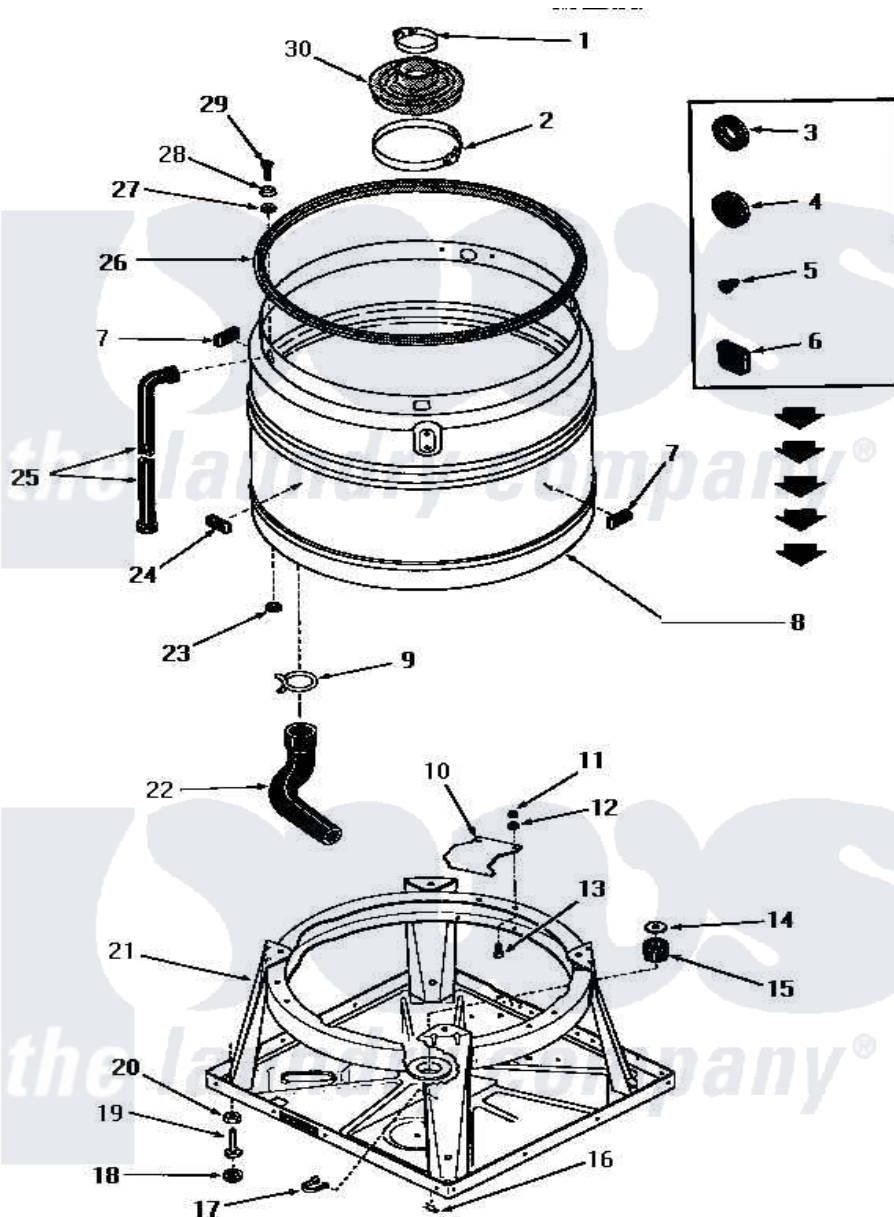

Amana FA9101 06 - BOOT, CHASSIS AND DRAIN TUB

Amana Residential Amana FA9101 Washer Parts Parts Diagram 06 - BOOT, CHASSIS AND DRAIN TUB
 Click on the part number to view part

Item	Original Part Number	Replaced By	Status	Part Description
1	20107			Upper Clamp
2	20108	F200201		Clamp Hose #56
3	20118		Not Available	GROMMET, 1982 INV
4	20305	20-305		Sizzle Do Not Ship Ups
5	21393	21-393		Piezo Sounder
6	21651			Grommet
7	23258			Pad, Bumper
8	25983			Drain Tub, Shur-Fil
9	10108			Seal
10	21905			Plate, Snubber
11	20275	27001225		Nut, Jam Mid Lock 1/4-20
12	03189			LoCkwasher, 1/4 Std-C P
13	02422			Screw, 1/4-20 X 1/2 HeX
14	20162		Not Available	SPACER
15	20195		Not Available	GROMMET
16	26012	2-6012		Blower Wheel

17	22837		Not Available	STRAP,WIRE
18	21749	40016001		Foot, Rubber
19	20409	22003428		Leg, Adjustable
20	Y21899	40038101		Nut, Leg
21	26028			Assembly, Chassis xReplace
22	25112			Hose
23	20115			Grommet
24	23257		Not Available	PAD,BUMPER
25	22818		Not Available	HOSE
26	21233		Not Available	GASKET
27	20112			Grommet
28	20111			Washer
29	20259		Not Available	SCREW
30	20129		Not Available	BOOT