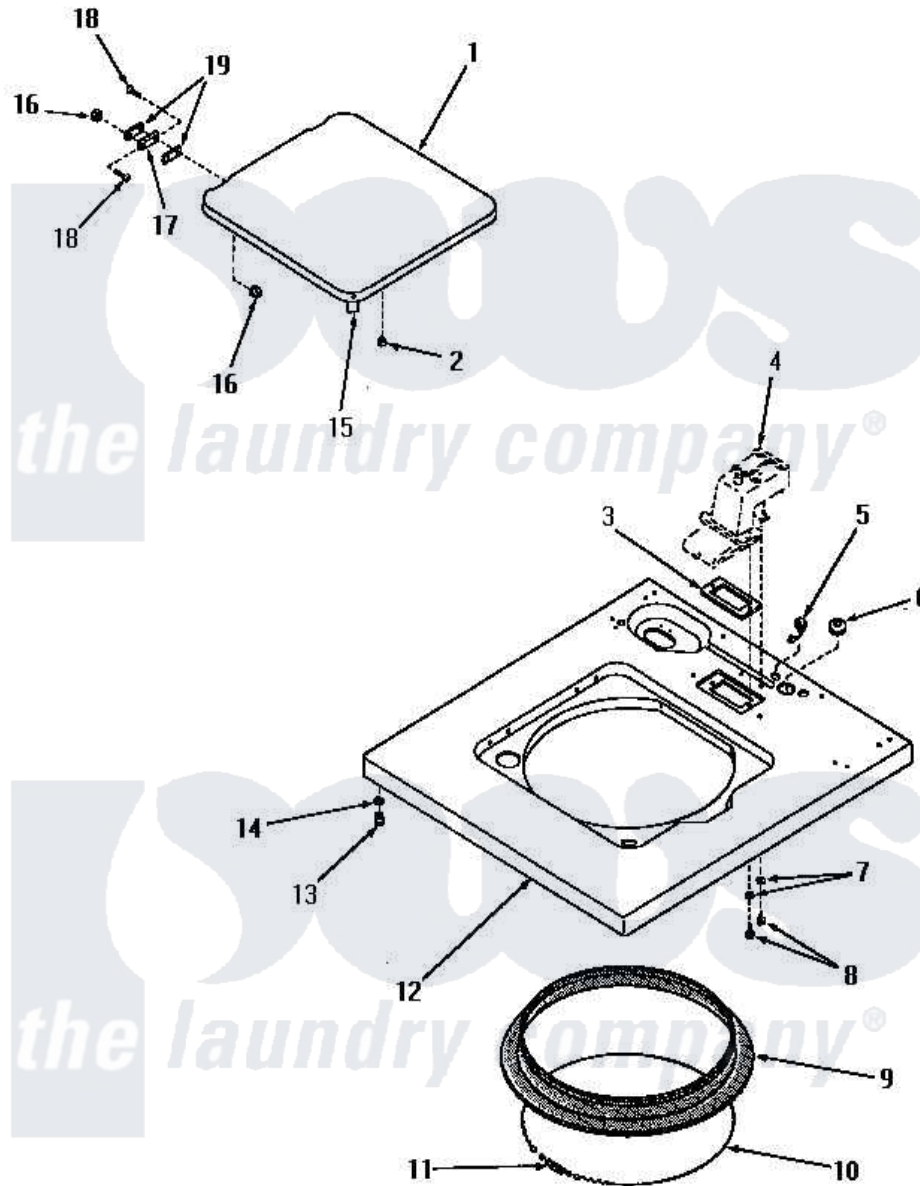

Amana FA9101 07 - CABINET TOP AND LOADING DOOR

Amana Residential Amana FA9101 Washer Parts Parts Diagram 07 - CABINET TOP AND LOADING DOOR
 Click on the part number to view part

Item	Original Part Number	Replaced By	Status	Part Description
1	22271W		Not Available	LOADING DOOR, WHITE
"	22271A		Not Available	LOADING DOOR, AVOCADO
"	22271H		Not Available	LOADING DOOR, HARVEST GOLD
"	22271C		Not Available	LOADING DOOR, COPPERTONE
2	21176			Bumper
3	23255		Not Available	GASKET
4	Y00000000		Not Available	SEE NOTE WATER INLET
5	21903	211881		Grommet, Cord Part Not Used-Gas Models Only
6	20118		Not Available	GROMMET,1982 INV
7	20493			Washer, 11/64 ID x 3/8 OD
8	52150	489464		Screw
9	25277			Guard, Rim
10	22352		Not Available	RETAINER,WIRE
11	20791		Not Available	SPRING

12	25830H	Not Available	CABINET TOP, HARVEST GOLD
"	25830A	Not Available	CABINET TOP, AVOCADO
"	25830W	Not Available	CABINET TOP, WHITE
"	25830C	Not Available	CABINET TOP, COPPERTONE
13	23007	Not Available	CAGED NUT
14	24861	Not Available	LOCKWASHER, .448X.789SH
15	25217	R0603504	Actuator, Door Switch
16	21752		Nut, 8-32 Hex Brilock
17	21583		Hinge
18	22649		Screw, 8-32 X 13/32 FI
19	21584		Gasket