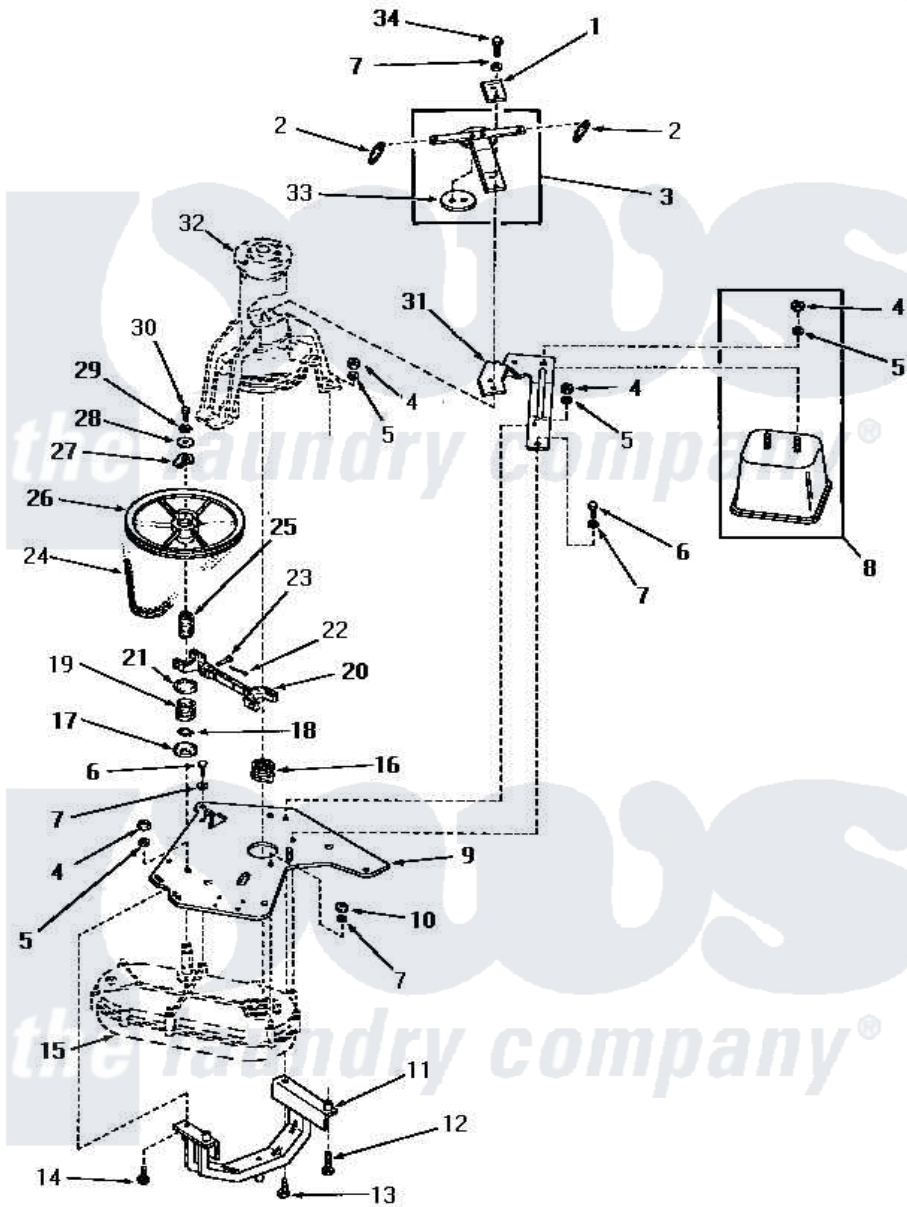

Amana FA9101 08 - CBAL WEIGHT, BRKT, MTG PLT & TRANS

Amana [Residential Amana FA9101 Washer Parts](#) Parts Diagram 08 - CBAL WEIGHT, BRKT, MTG PLT & TRANS
 Click on the part number to view part

Item	Original Part Number	Replaced By	Status	Part Description
1	22614			Plate, Support
2	23632			Spring
3	20168			Assembly, Snubber
4	20274	62739		Nut, Lock
5	20277			Lockwasher, 3/8 Std X 3
6	20264			Screw, 1/4-20 X 2 HeX H
7	03189			LoCkwasher, 1/4 Std-C P
8	25230		Not Available	COUNTERBALANCE WEIGHT
9	24749		Not Available	MOUNTING PLATE
10	20275	27001225		Nut, Jam Mid Lock 1/4-20
11	22702		Not Available	ASSY,YOKE & SLEEVE
12	Y22688		Not Available	SCREW,CAP-3/8-16X1-1/4
13	20255		Not Available	SCREW,3/8-16 X 1 HEX H
14	22687		Not Available	SCREW
15	Y00000000		Not Available	SEE NOTE TRANSMISSION ASSEMBLY
16	23647			Jaw

17	26611	Not Available	RETAINER,SPRING-LOWER
18	23751		Ring, Retaining
19	26609		Spring
20	23732		Assembly, Shifter Fork
21	26610		Retainer, Spring-Upper
22	20248		Pin, Cotter
23	23718	Not Available	PIN,SHIFTER
24	23758		Belt
25	23644		Hub
26	23773	Not Available	ASSY,PULLEY-TRANSMISSI
27	23643		Pulley Stop
28	23716	Not Available	WASHER
29	Y03421	Not Available	LOCKWASHER
30	02422		Screw, 1/4-20 X 1/2 HeX
31	25139	Not Available	BRACKET
32	Y00000000	Not Available	SEE NOTE MAIN BEARING
33	20453	Not Available	DISC,FRICITION
34	24233	Not Available	SCREW,CAP-1/4-20 X 3/4
NI	03200		A-D Drive Lubricant
"	285P3	23911	Kit Spring