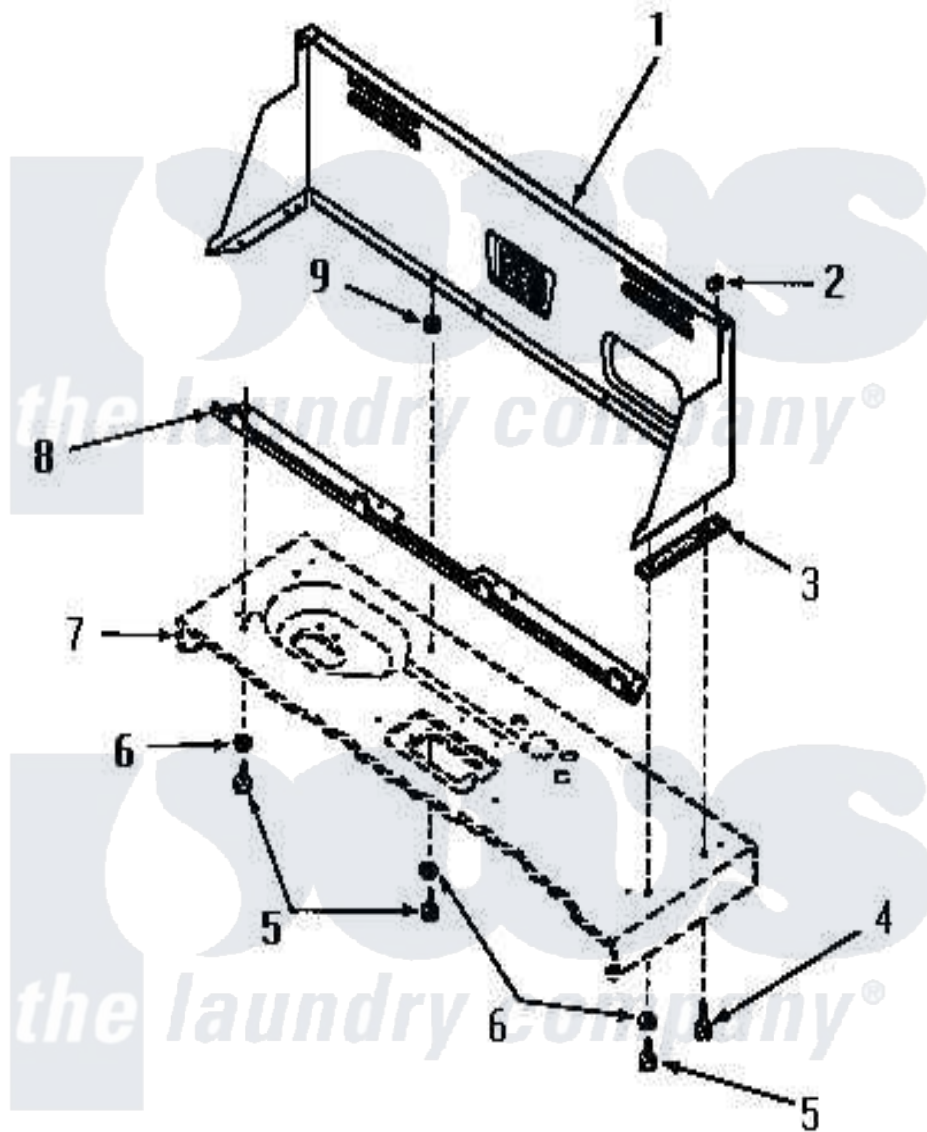

Amana FA9101 09 - CONTROL HOOD

Amana [Residential Amana FA9101 Washer Parts](#) Parts Diagram 09 - CONTROL HOOD
 Click on the part number to view part

Item	Original Part Number	Replaced By	Status	Part Description
1	24330L		Not Available	CONTROL HOOD, ALMOND
"	24330K		Not Available	CONTROL HOOD, COFFEE
"	24330W		Not Available	CONTROL HOOD, WHITE
"	24330C		Not Available	CONTROL HOOD, COPPERTONE
"	24330H		Not Available	CONTROL HOOD, HARVEST GOLD
"	24330A		Not Available	CONTROL HOOD, AVOCADO
2	24522			Nut, Speed-8ab-18 C1995
3	23028		Not Available	GASKET,CONTROL BOX END
4	Y0052724		Not Available	KNOB, THERMOSTAT
5	52150	489464		Screw
6	20493			Washer, 11/64 ID x 3/8 OD
7	Y00000000		Not Available	SEE NOTE CABINET TOP
8	23360		Not Available	ANGLE
9	23425		Not Available	WASHER,7/32IDX7/16ODX.