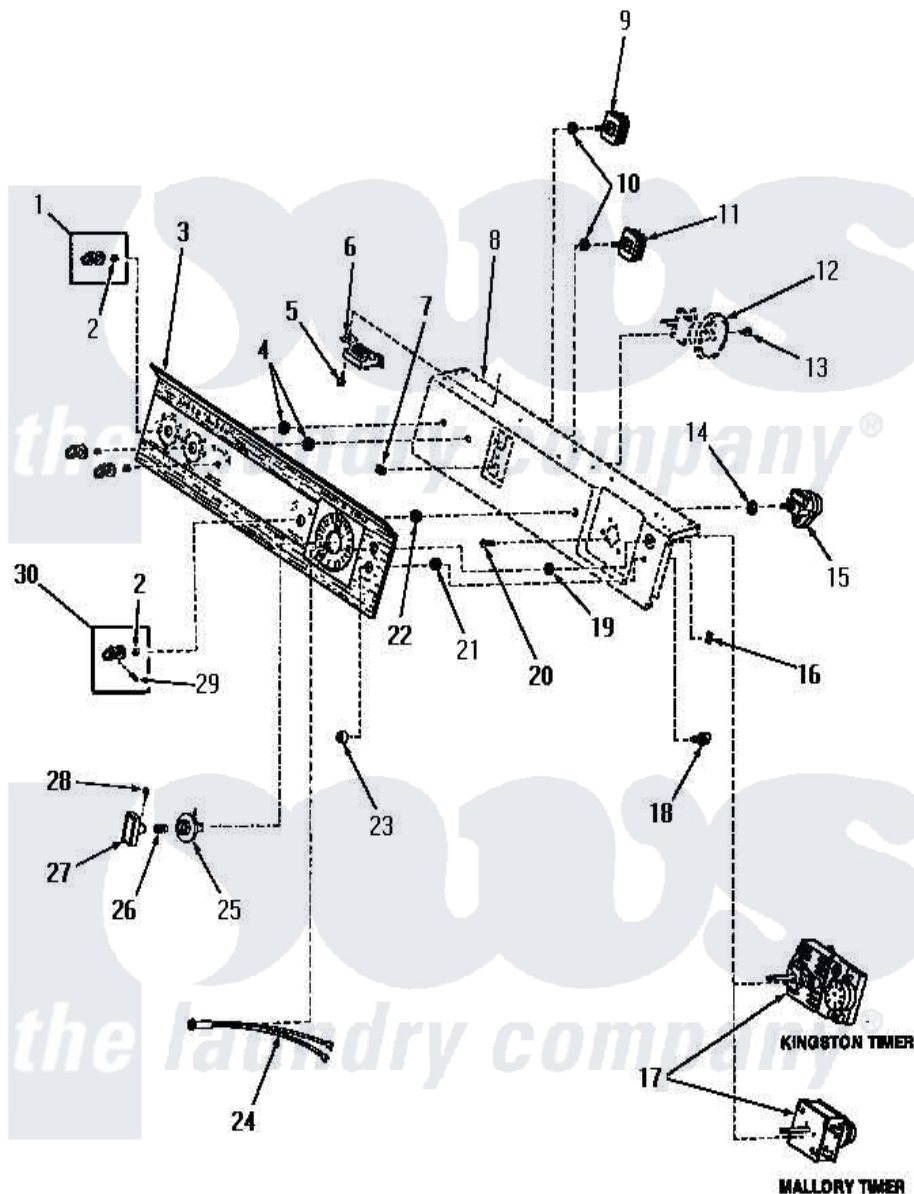

Amana FA9101 10 - CONTROL PANEL AND CONTROLS

Amana Residential Amana FA9101 Washer Parts Parts Diagram 10 - CONTROL PANEL AND CONTROLS
 Click on the part number to view part

Item	Original Part Number	Replaced By	Status	Part Description
1	24291			Assembly, Knob
2	23392		Not Available	CLIP FOR 26816 KNOB
3	24503		Not Available	CONTROL PANEL
4	24391		Not Available	KNURLED NUT
5	23222	3177991		Screw
6	21975		Not Available	BALLAST
7	24522			Nut, Speed-8ab-18 C1995
8	Y00000000		Not Available	SEE NOTE PANEL SUPPORT PLATE
9	24392		Not Available	SWITCH TEMP
10	91176			Lockwasher, 3/8 Intshkp
11	24431		Not Available	SPEED SWITCH
12	Y00000000		Not Available	SEE NOTE PRESSURE SWITCH
13	23962	W10116760		Screw
14	25820		Not Available	LOCKWASHER, 1/2 INT SHK
15	25054		Not Available	TIMER, SOAK

16	25042	Not Available	SPEED NUT
17	26411		Timer
18	23401		Switch
19	25043	Not Available	WASHER
20	70212		Screw, 8-32 X 5/32 RD H
21	23400	Not Available	FERRULE
22	23406	Not Available	KNURLED NUT
23	23399	Not Available	SWITCH COLLAR
24	25045	Not Available	INDICATOR LIGHT
25	26326	Not Available	TIMER KNOB INDICATOR
26	26319		Spring
27	26321	Not Available	TIMER KNOB
28	26318		Screw, 8-32 X 1/4 Set S
29	Y22579	Not Available	SETSCREW
30	25049	Not Available	KNOB,CONTROL