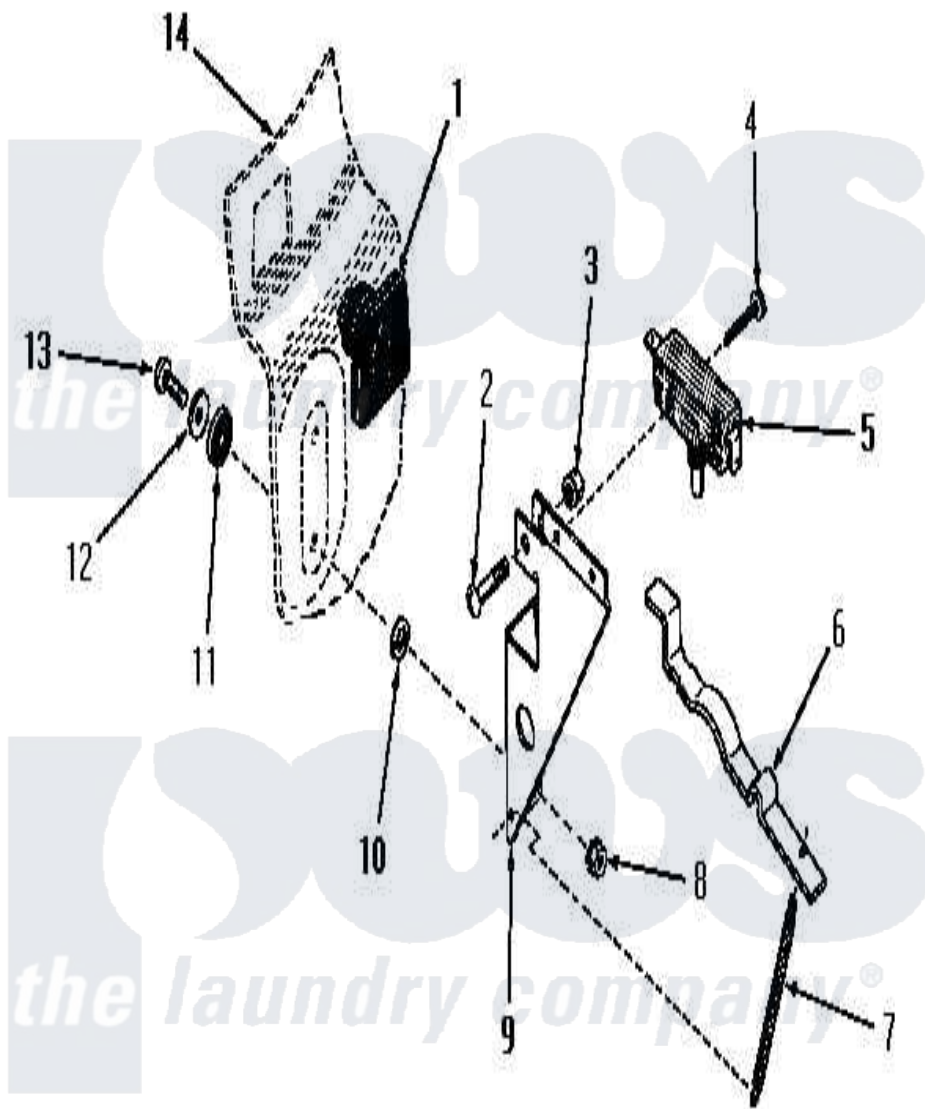

Amana FA9101 11 - DOOR SAFETY SWITCH

Amana [Residential Amana FA9101 Washer Parts](#) Parts Diagram 11 - DOOR SAFETY SWITCH
 Click on the part number to view part

Item	Original Part Number	Replaced By	Status	Part Description
1	23591			Diaphragm
2	Y02370		Not Available	SCREW,10-24X15/16 HEX
3	22001			Nut, 10-24 Nylon Hex BR
4	51783			Screw, 6b-20 X 7/8 HeX
5	23540		Not Available	SWITCH
6	23592		Not Available	ARM
7	26766		Not Available	SPRING
8	23951	M0282009		Nut
9	22783		Not Available	BRACKET
10	21735		Not Available	LOCKWASHER,No.10 INTSHKP
11	02928		Not Available	WASHER
12	20492	M0270504		Washer
13	21081			Screw, 10-24 X 1/2 RD H
14	Y00000000		Not Available	SEE NOTE DRAIN TUB