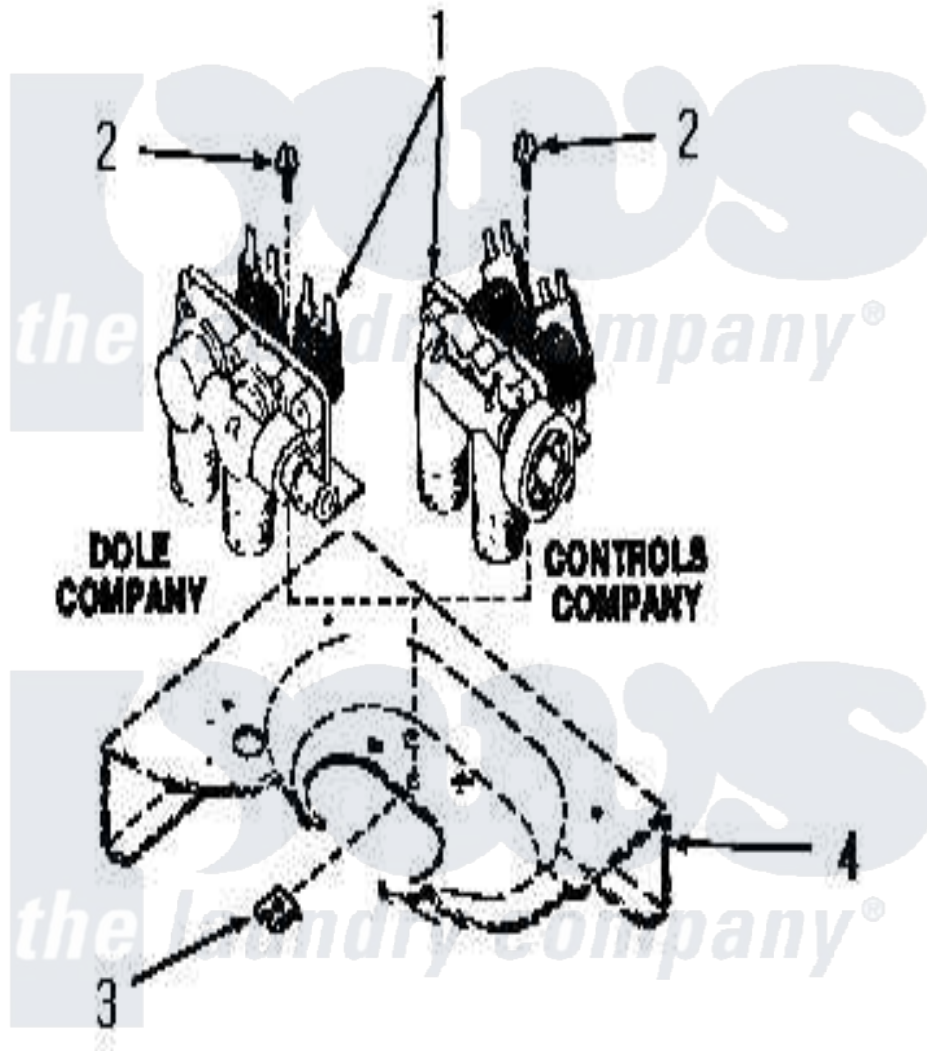

Amana FA9101 14 - MIXING VALVE ASSY

Amana Residential Amana FA9101 Washer Parts Parts Diagram 14 - MIXING VALVE ASSY
 Click on the part number to view part

Item	Original Part Number	Replaced By	Status	Part Description
1	25832	205613		Water Valve
2	23962	W10116760		Screw
3	23277		Not Available	NUT,SPEED
4	Y00000000		Not Available	SEE NOTE CABINET TOP