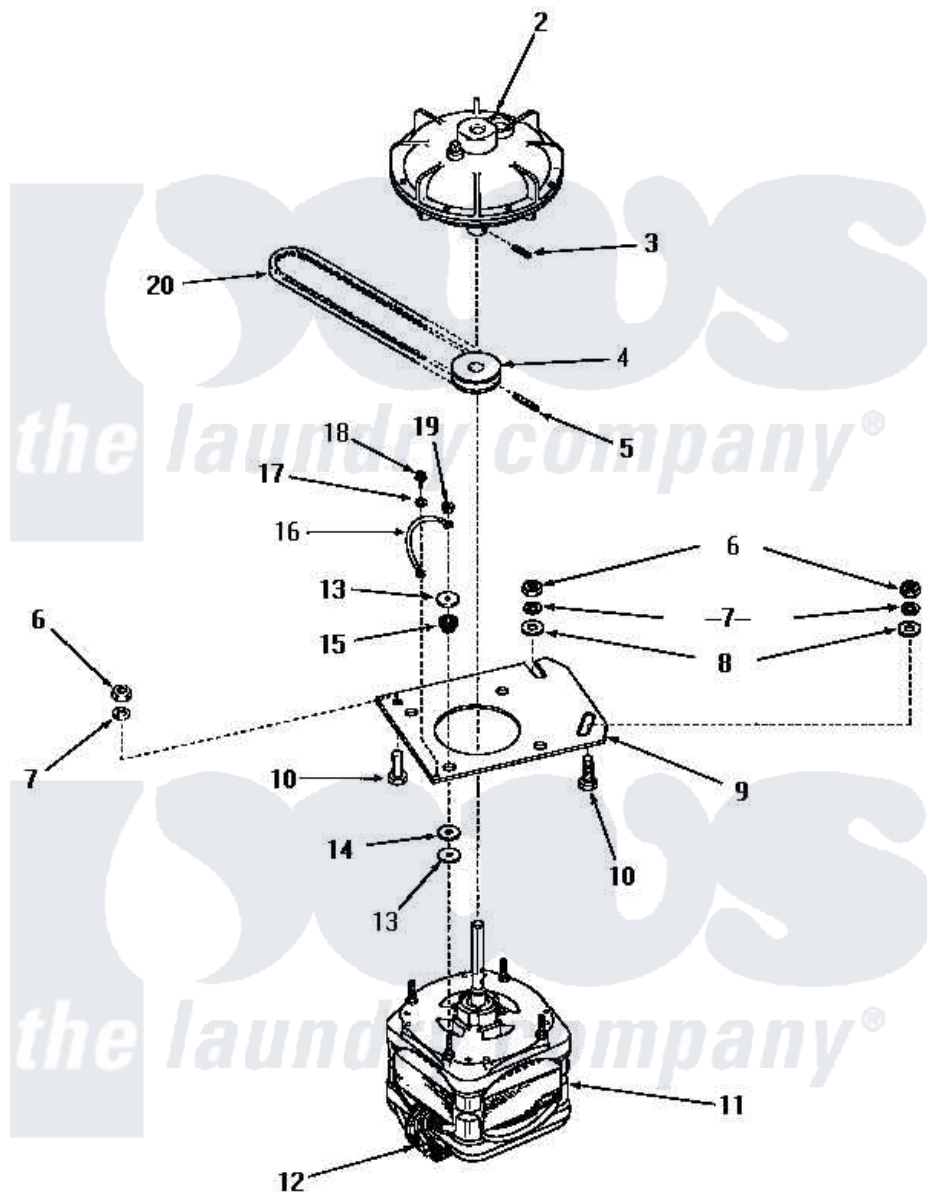

Amana FA9101 15 - MOTOR, FLUID DRIVE AND PUMP BELT

Amana Residential Amana FA9101 Washer Parts Parts Diagram 15 - MOTOR, FLUID DRIVE AND PUMP BELT
 Click on the part number to view part

Item	Original Part Number	Replaced By	Status	Part Description
2	24706			Assembly, Fluid Drive
3	24703		Not Available	PIN,ROLL
4	26116			Pulley, Drive
5	23750			Pin, Roll
6	20274	62739		Nut, Lock
7	20277			Lockwasher, 3/8 Std X 3
8	20279			Washer, 13/32 ID x 13/16 OD
9	23769		Not Available	PLATE,MOUNTING
10	20255		Not Available	SCREW,3/8-16 X 1 HEX H
11	26069			X Assembly, Motor And Pulley
12	24142		Not Available	SWITCH,MOTOR
"	24139		Not Available	SWITCH,MOTOR
13	20103	M0270519		Washer
14	20104			Washer
15	20102		Not Available	WASHER
16	25484		Not Available	GROUND WIRE

17	21735	Not Available	LOCKWASHER, No. 10 INTSHKP
18	20530		Screw, 10-24 x 3/8 Hex
19	23604		Nut, Hex 10-32 Lock
20	23759	Not Available	BELT
NI	20299	Not Available	FLUID DRIVE FLUID-BULK