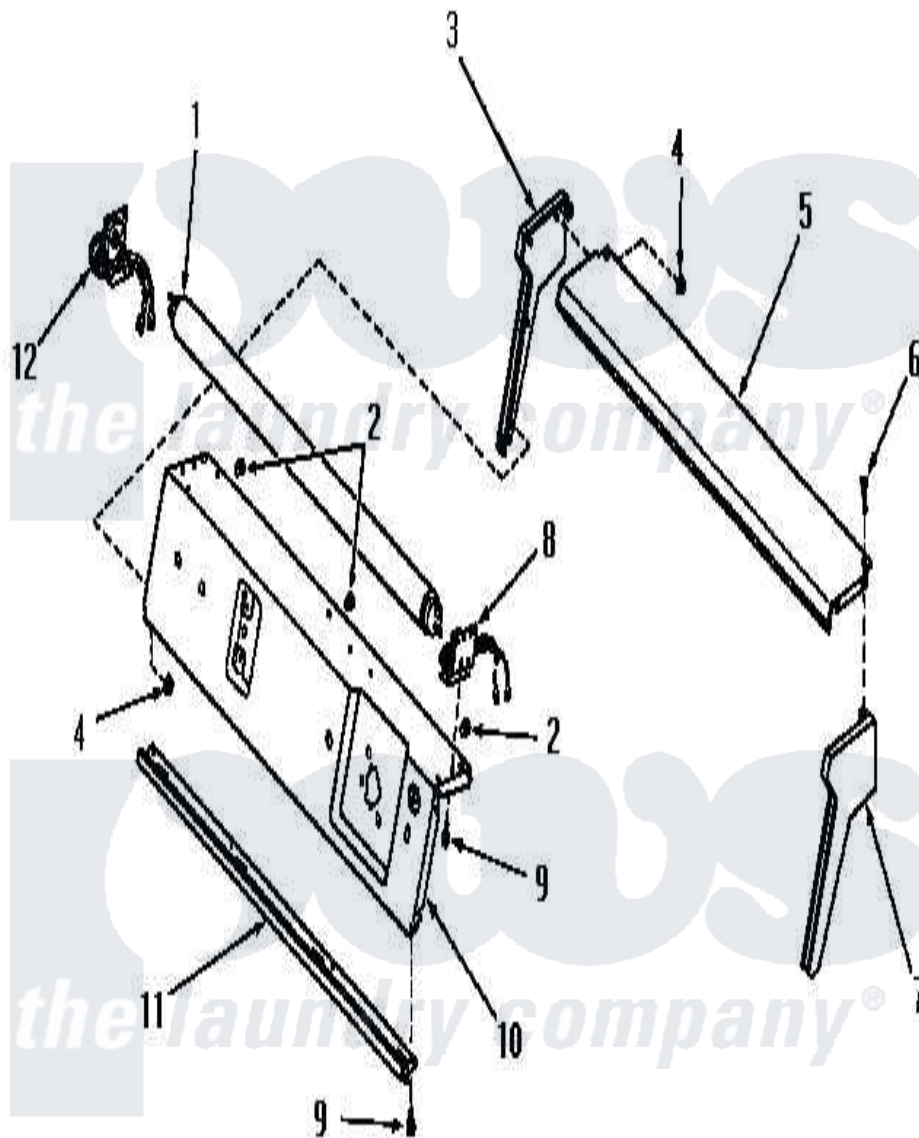

Amana FA9101 16 - PAN SUPP PLT/CTRL HOOD ENDS & FLOUR TUBE

Amana Residential Amana FA9101 Washer Parts Parts Diagram 16 - PAN SUPP PLT/CTRL HOOD ENDS & FLOUR TUBE

[Click on the part number to view part](#)

Item	Original Part Number	Replaced By	Status	Part Description
1	24442		Not Available	No Longer Available
2	21176			Bumper
3	23367		Not Available	WIRING DIAGRAM
4	23409		Not Available	NUT
5	23383		Not Available	CONTROL HOOD TOP
6	25232		Not Available	SCREW,8AB-18X7/8 OVAL
7	23368	25190SPQ		Hood End
8	23397		Not Available	FLUORESCENT TUBE HOLDER, RIGHT
9	23222	3177991		Screw
10	Y24329		Not Available	PANEL SUPPORT PLATE
11	23390		Not Available	PANEL TRIM
12	23398		Not Available	FLUORESCENT TUBE HOLDER, LEFT