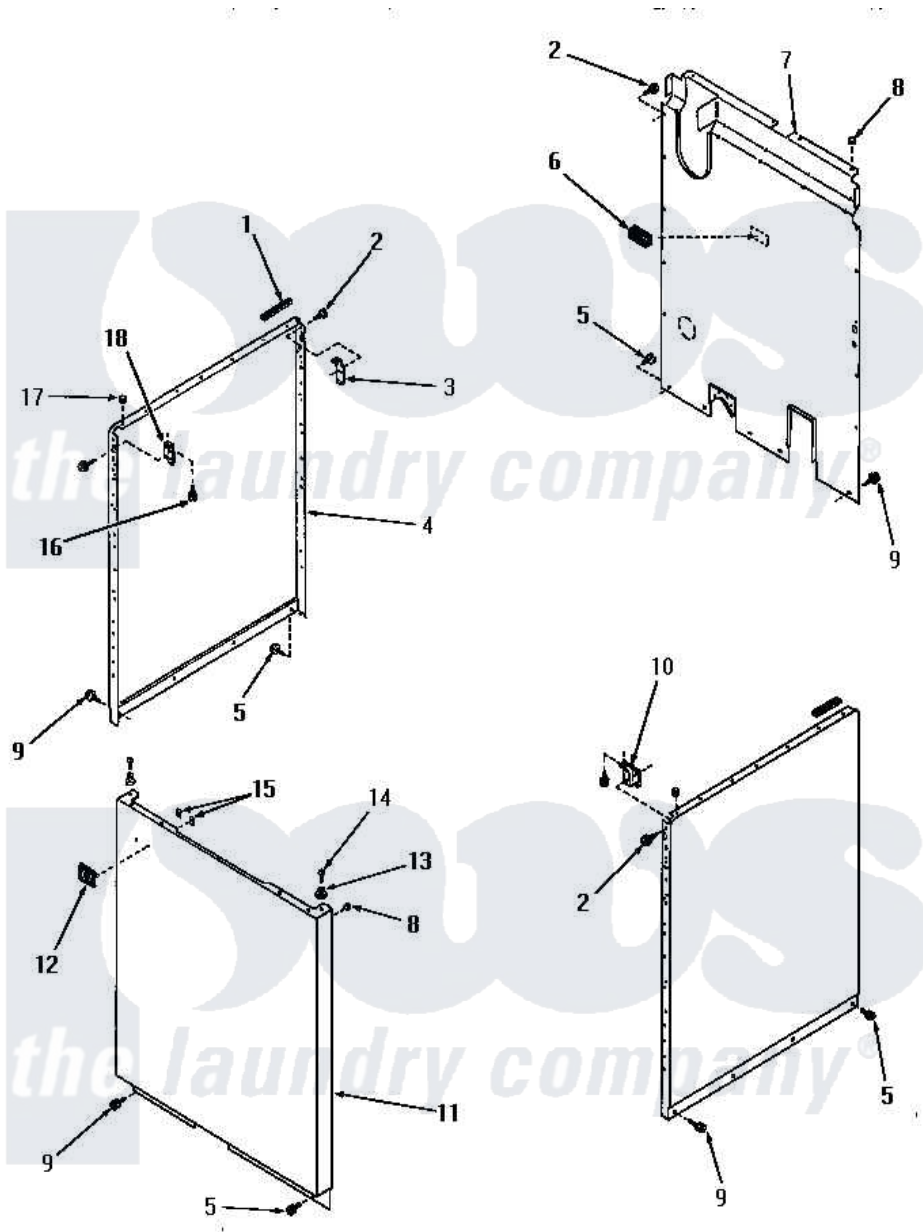

Amana FA9101 17 - PANELS

Amana [Residential Amana FA9101 Washer Parts](#) Parts Diagram 17 - PANELS
 Click on the part number to view part

Item	Original Part Number	Replaced By	Status	Part Description
1	80312			Bumper Pad
2	51784		Not Available	SCREW,10B-16 X 1/2 HEX
3	52487			Lug, Hold-Down
4	24336W		Not Available	xREPLACE
"	24336C		Not Available	SIDE PANEL, RIGHT OR LEFT, COP
"	24336H		Not Available	SIDE PANEL, RIGHT OR LEFT, HAR
"	24336A		Not Available	SIDE PANEL, RIGHT OR LEFT, AVO
5	26415	27001200		Screw
6	23257		Not Available	PAD,BUMPER
7	24342GR		Not Available	REAR PANEL, GRAY
8	20387			Bumper
9	26592		Not Available	HEX HEAD SCREW
10	26690		Not Available	BRACKET,HOLD DOWN-R.H.
11	24687A		Not Available	FRONT PANEL, AVOCADO

"	24687H	Not Available	FRONT PANEL, HARVEST GOLD
"	24687C	Not Available	FRONT PANEL, COPPERTONE
"	24687W	Not Available	FRONT PANEL, WHITE
12	22086	Not Available	MONOGRAM
13	23020	Not Available	MOUNT,PANEL
14	Q6536	Not Available	ROUND HEAD SCREW
15	22161	Not Available	CLIP
16	23008		Screw, 10-24 X 3/4 Sems
17	21176		Bumper
18	26691	Not Available	BRACKET,HOLD DOWN-L.H.